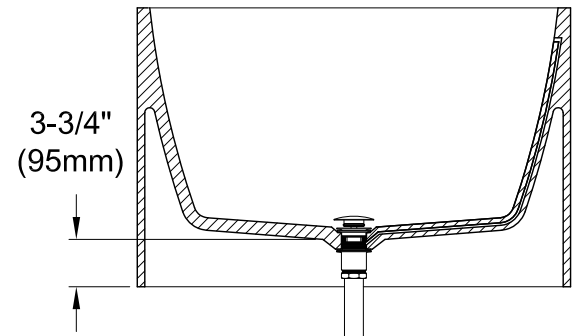

## 65" Solid Surface White Stone Bathtub With Drain

Section A-A

Section B-B