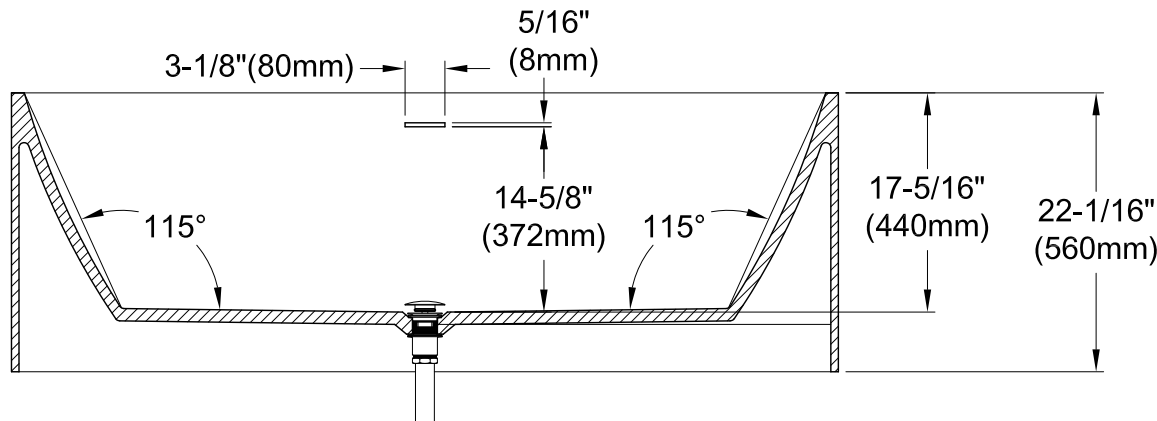

## 65" Solid Surface White Stone Bathtub With Drain

Section A-A

Section B-B