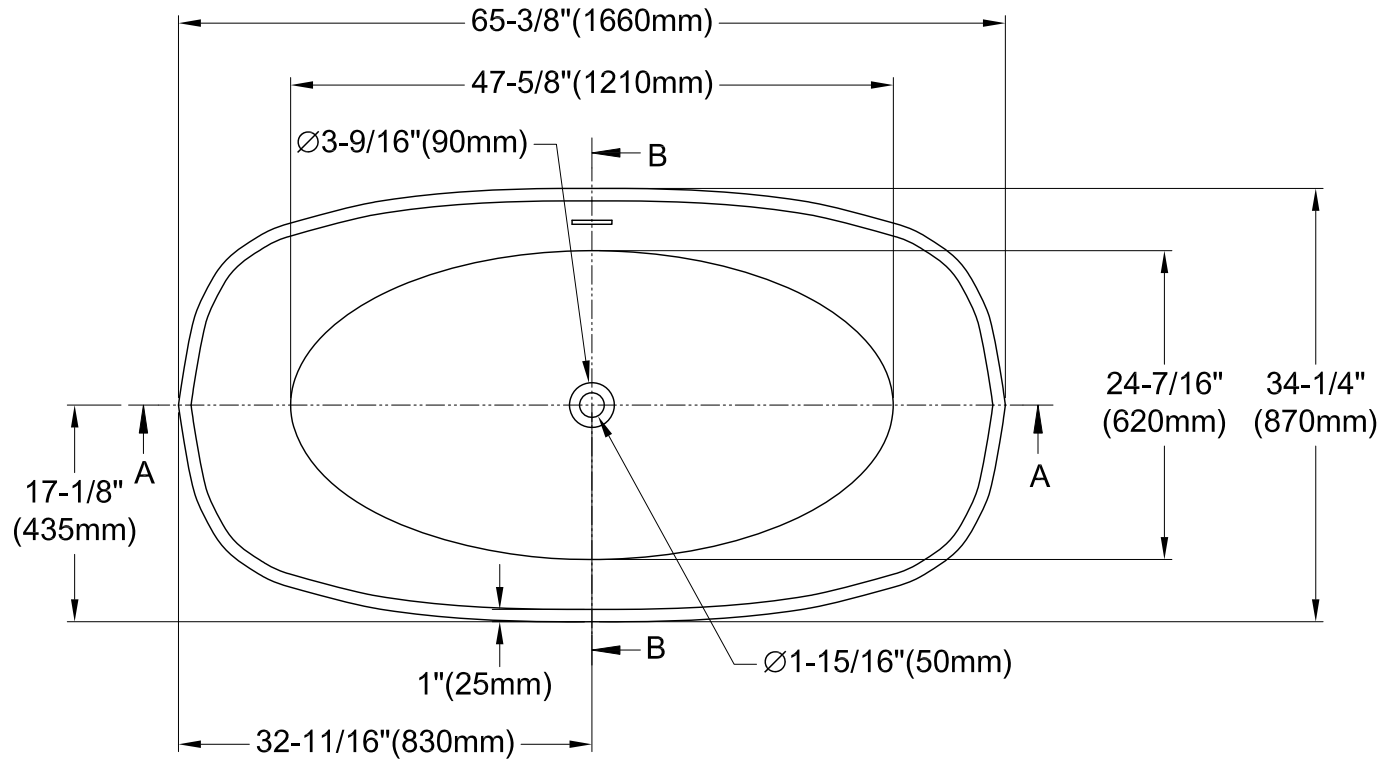

## 65" Solid Surface White Stone Bathtub With Drain

Section A-A

Section B-B