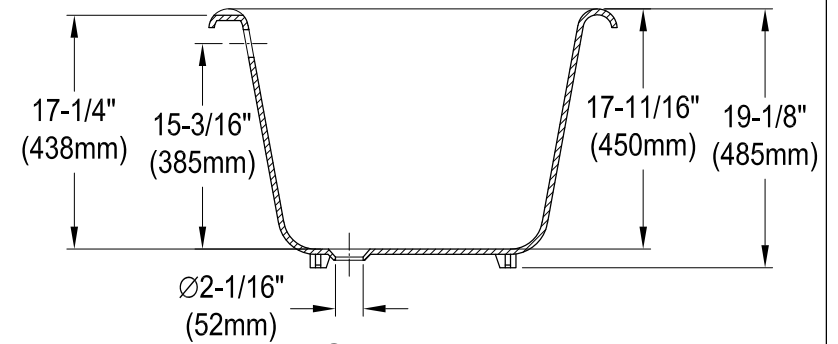

VBT7D663013NB0,1,5,8

66" Cast Iron Clawfoot Tub With 7" Faucet Drillings

Section A-A