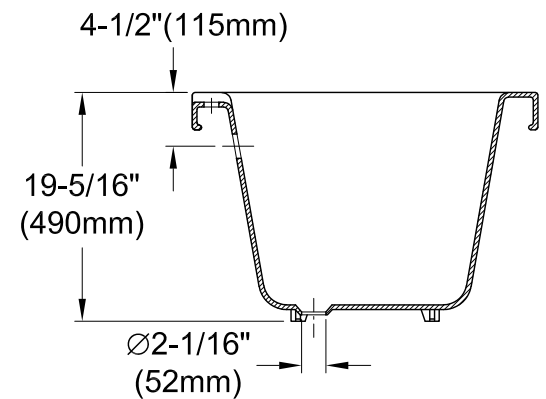

# VT7DS673023H1,2,5,8

67" Acrylic Bathtub With 7" Faucet Drillings

**Section A-A**