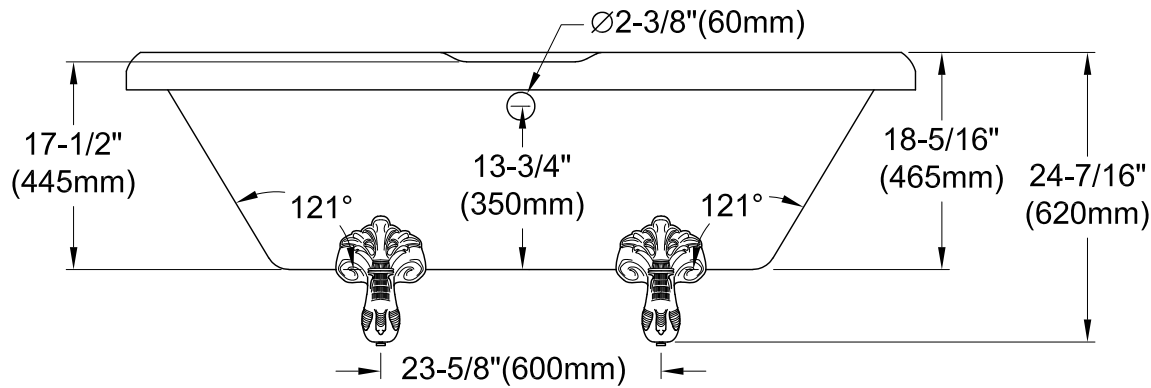

# VT7DS673023H1,2,5,8

67" Acrylic Bathtub With 7" Faucet Drillings

**Section A-A**