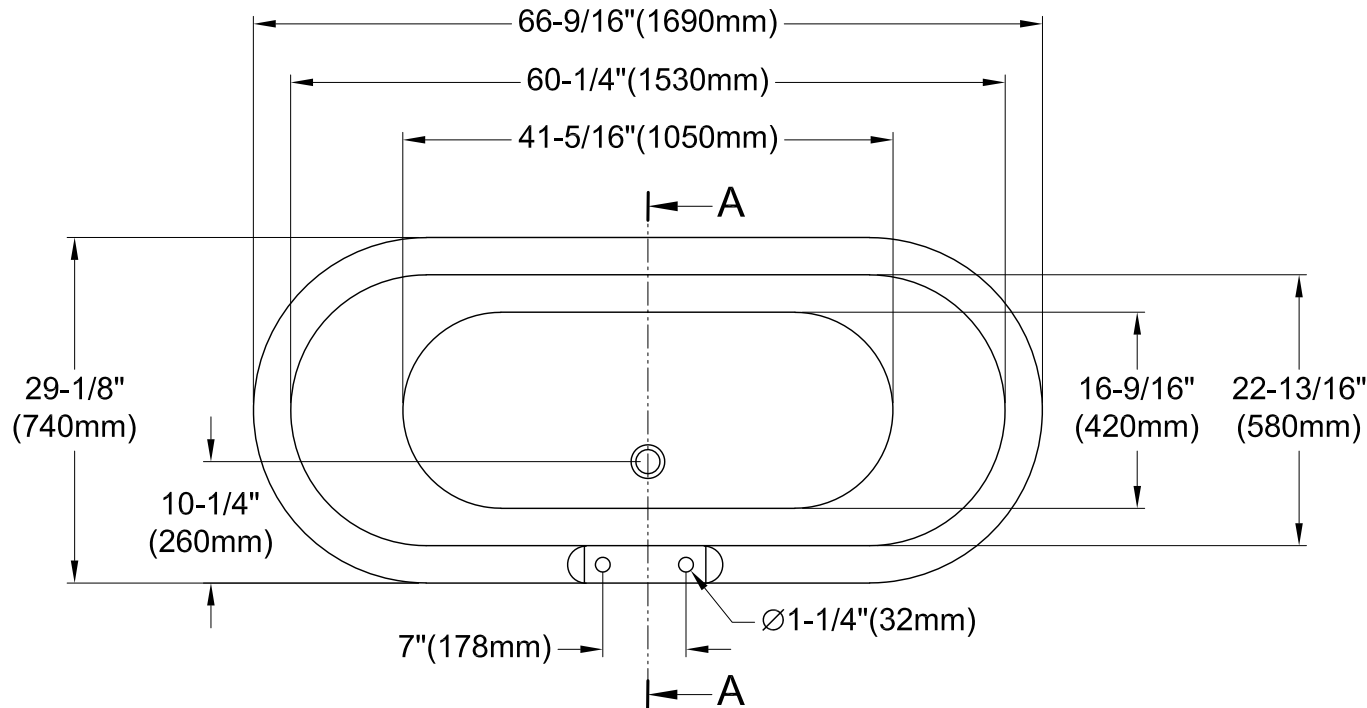

# VT7DS673023H1,2,5,8

67" Acrylic Bathtub With 7" Faucet Drillings

**Section A-A**