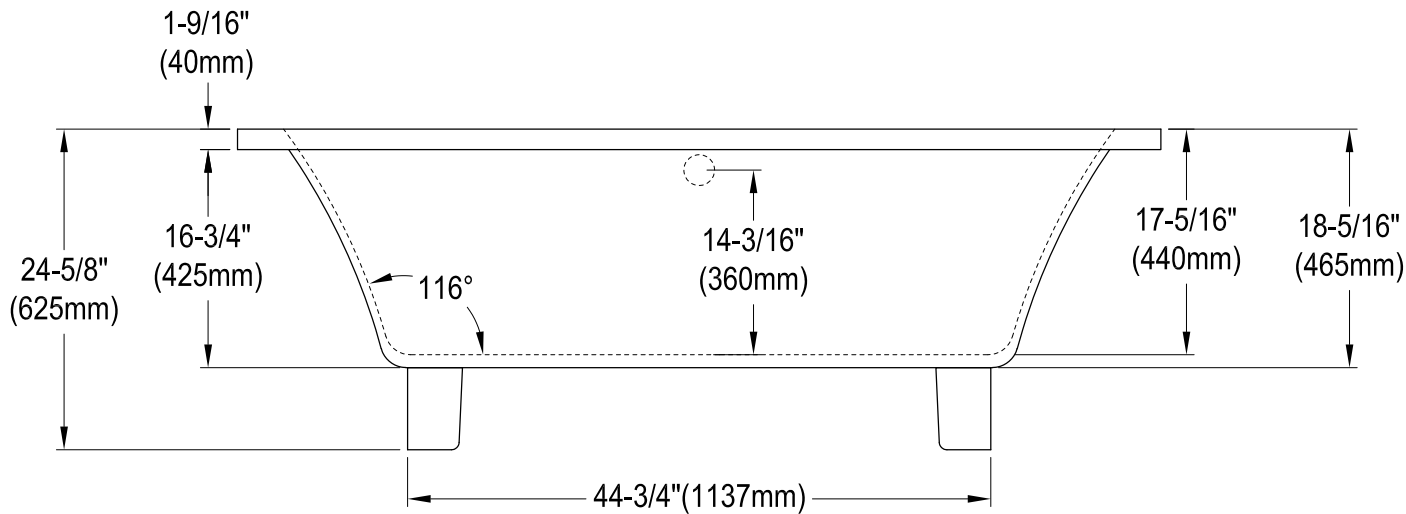

# VTSQ713218A1,2,5,6,8

71" Acrylic Clawfoot Tub

Section A-A