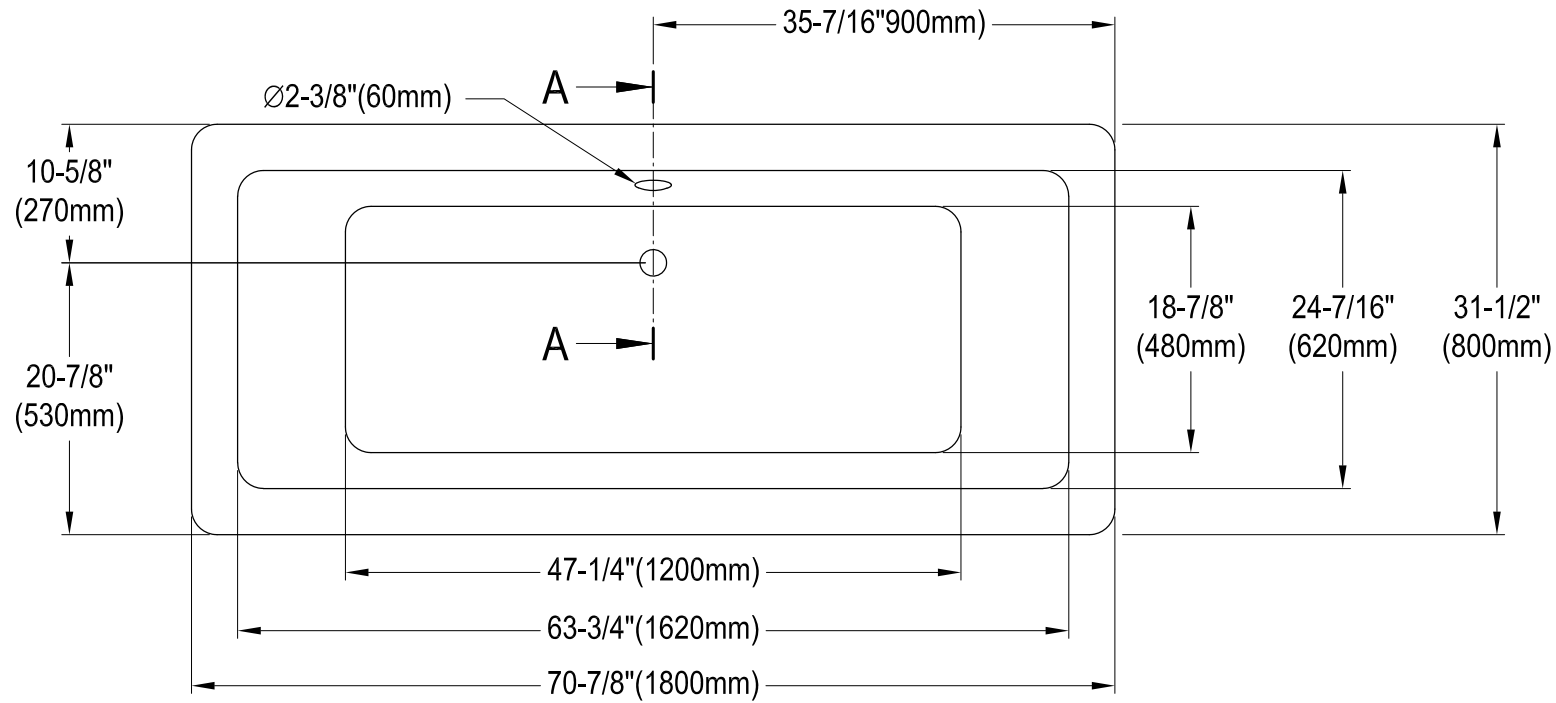

# VTSQ713218A1,2,5,6,8

71" Acrylic Clawfoot Tub

Section A-A