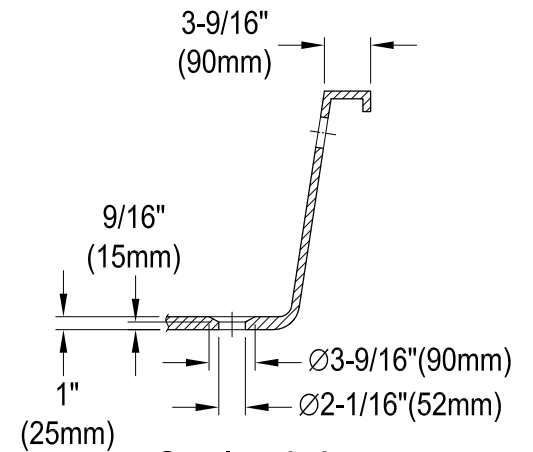

# VTSQ713218A1,2,5,6,8

71" Acrylic Clawfoot Tub

Section A-A