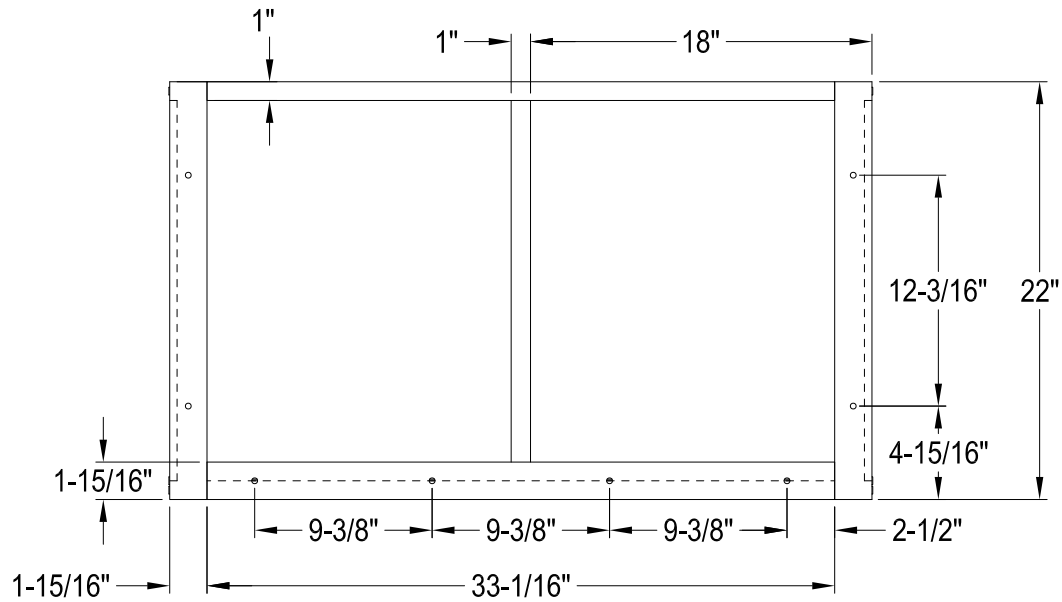

VSP3722B0,1,5,7,8

Steel Bathroom Console Sink Base With Glass Shelf

VSPBRKT x 2 pcs

(Scale 3:1)