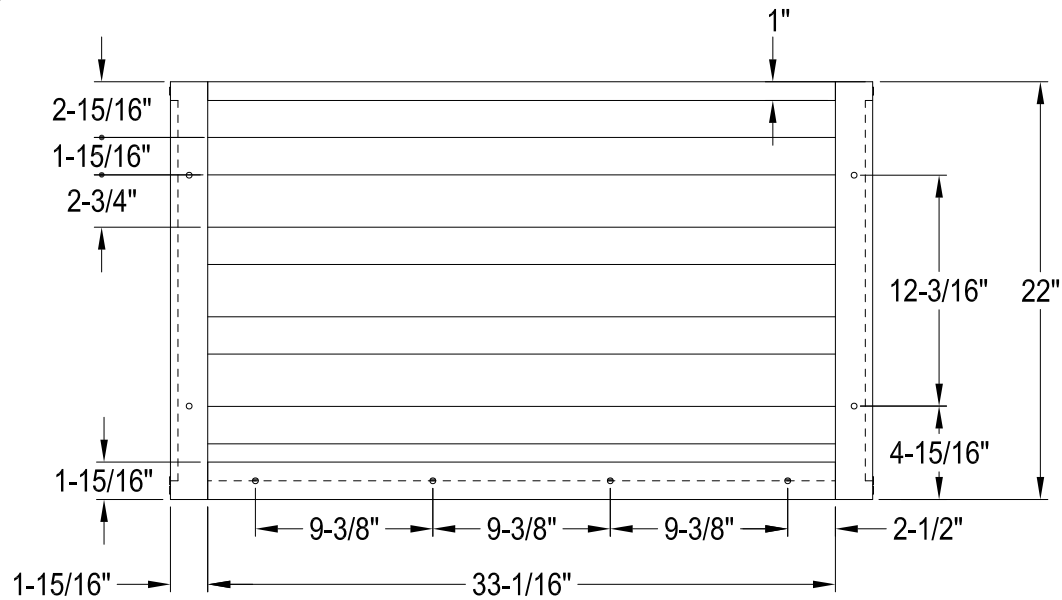

VSP3722A0,1,5,7,8

Steel Bathroom Console Sink Base

VSPBRKT x 2 pcs

(Scale 3:1)