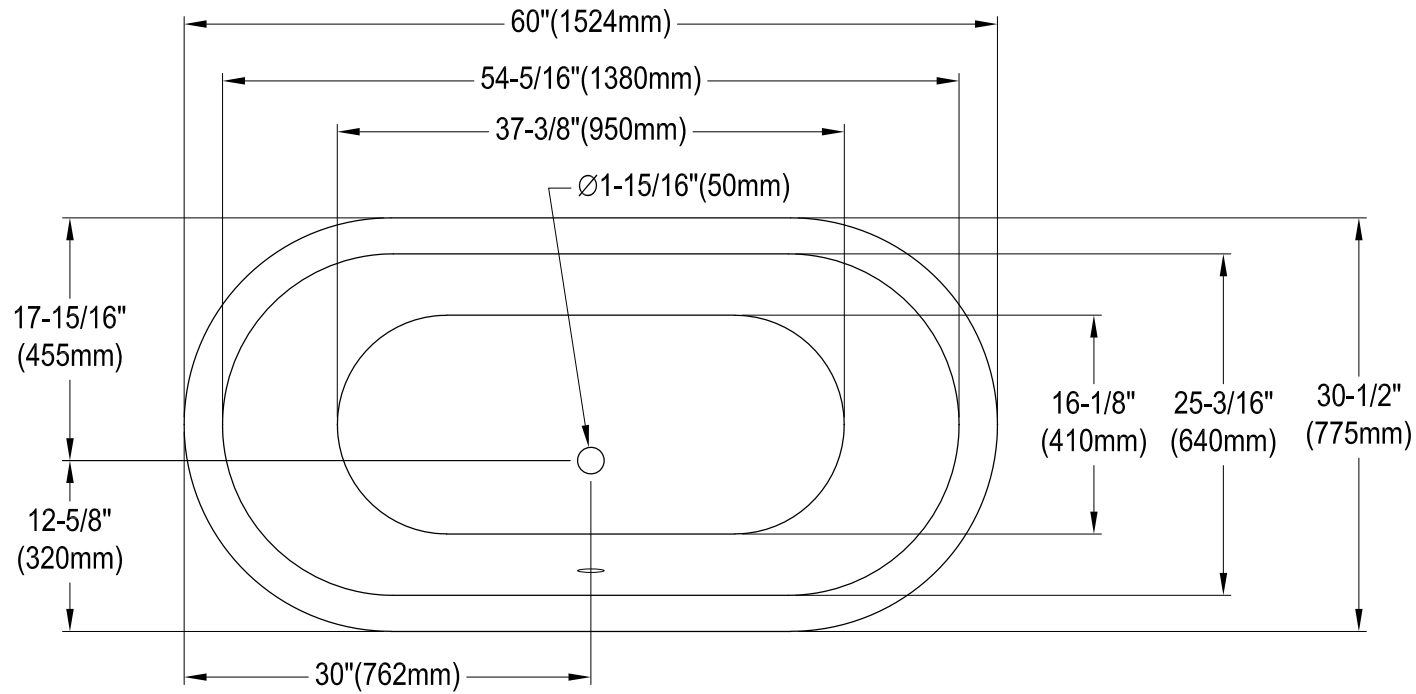

# VCTND603017NB0,1,5,8

60" Cast Iron Clawfoot Tub

M10 x 20 (4 pcs)

Section A-A