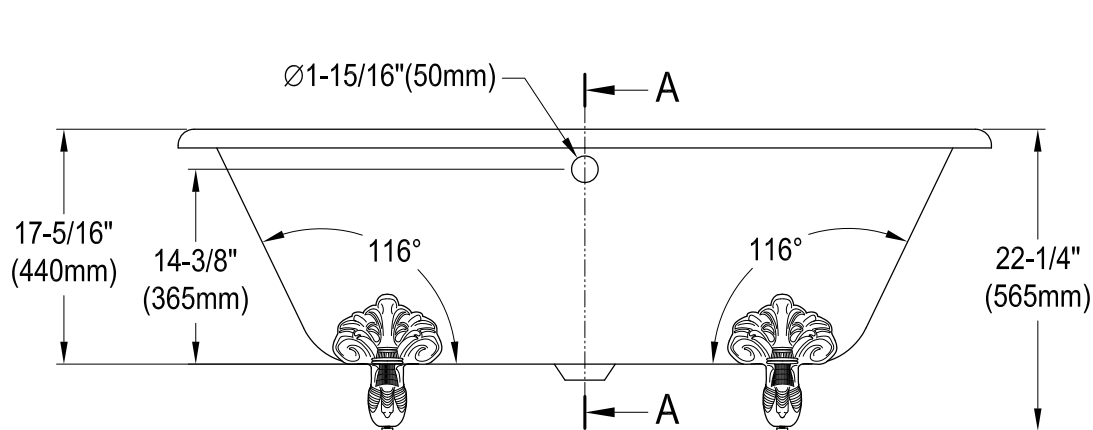

# VCTND603017NB0,1,5,8

60" Cast Iron Clawfoot Tub

M10 x 20 (4 pcs)

Section A-A