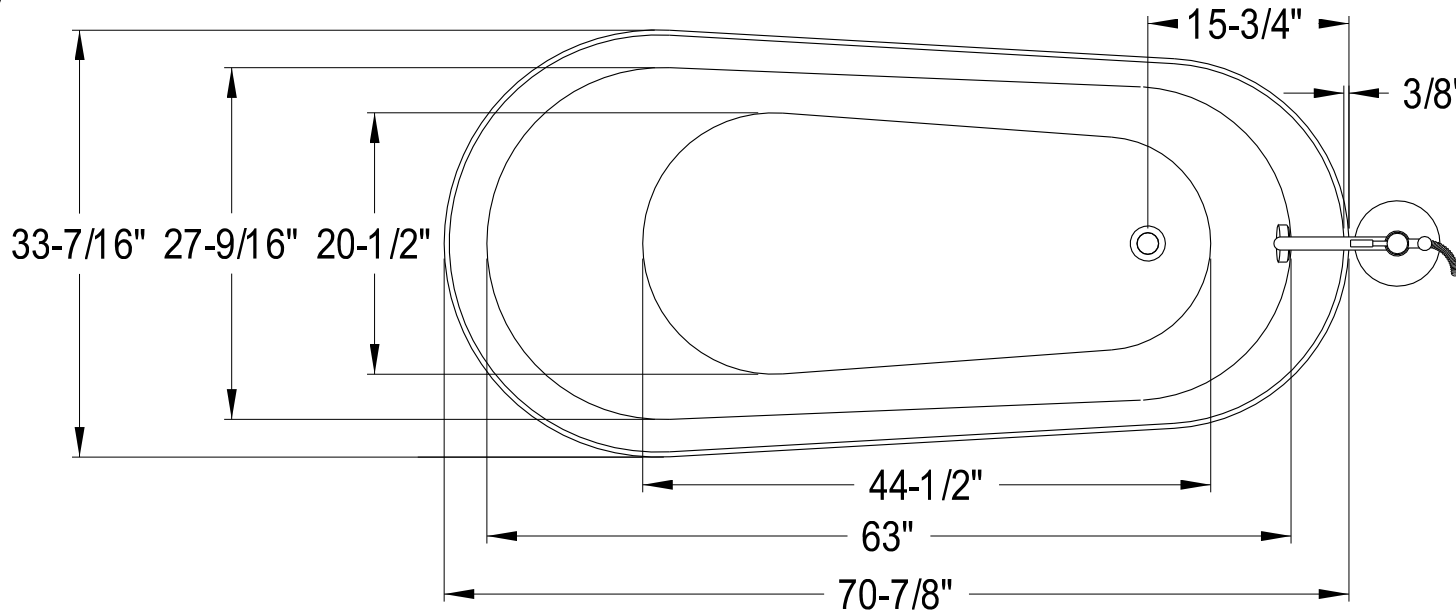

KTRS723432A1,5,8

71" Acrylic Bathtub Combo

TUBFDAABS

Drain Adaptor