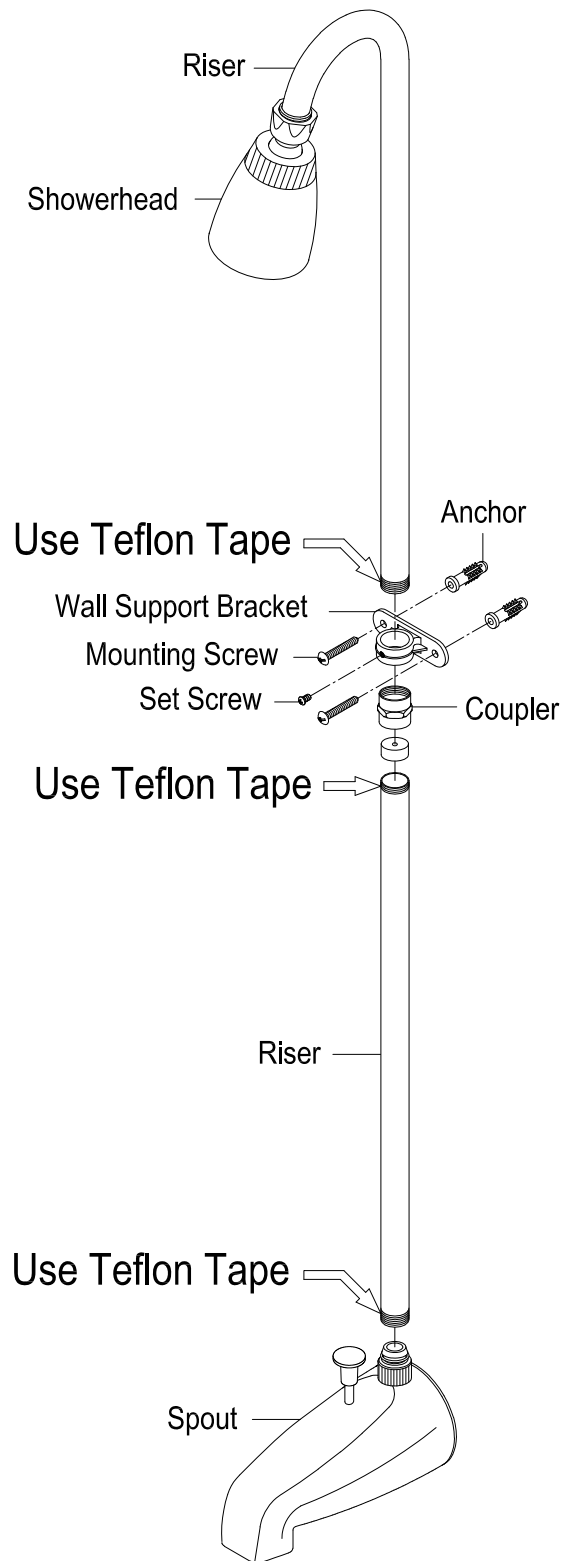

KINGSTON

KITCHEN & BATH

INSTALLATION INSTRUCTIONS

Convert To Shower Unit

Parts:

Mounting Screw & Anchor	Screw
	
2 Pcs	1 Pc

www.kingstonbrass.com

TOLL-FREE CUSTOMER SERVICE: 1-877-2-KBRASS