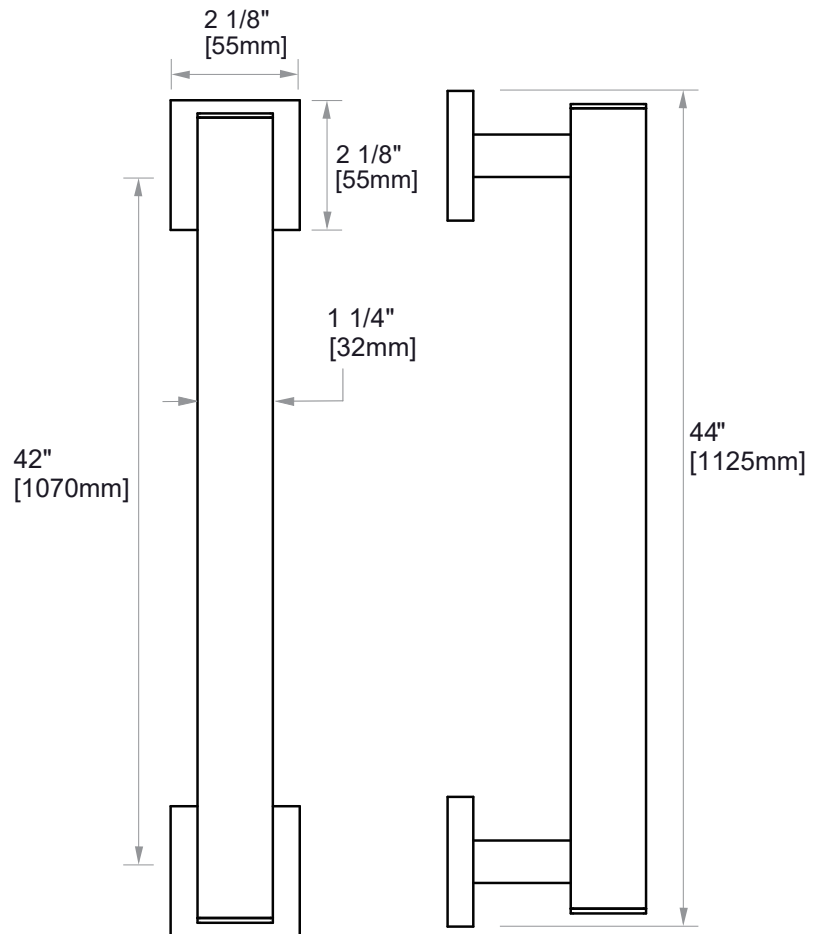

9300 SERIES

GRAB BAR 42"

8289342

PRODUCT NAME: GRAB BAR

SIZE: 42"

PRODUCT CODE: 8289342

MATERIAL: All-brass construction

STOCKED FINISHES:

NOTE: Dimensions and specifications are subject to change without notice.