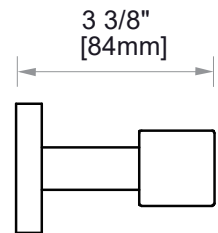

9300 SERIES

GRAB BAR 42"

8289342

PRODUCT NAME: GRAB BAR

SIZE: 42"

PRODUCT CODE: 8289342

MATERIAL: All-brass construction

STOCKED FINISHES:

NOTE: Dimensions and specifications are subject to change without notice.