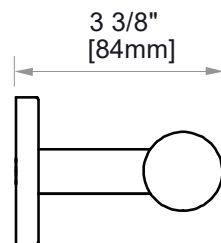

## 9100 SERIES

(1.5"/35mm)

8289124-35mm

**PRODUCT NAME:** GRAB BAR

**SIZE:** 24"

**PRODUCT CODE:** 8289124-35mm

**MATERIAL:** All-brass construction

**STOCKED FINISHES:** ● Polished Chrome (99)  
● Brushed Nickel (81)