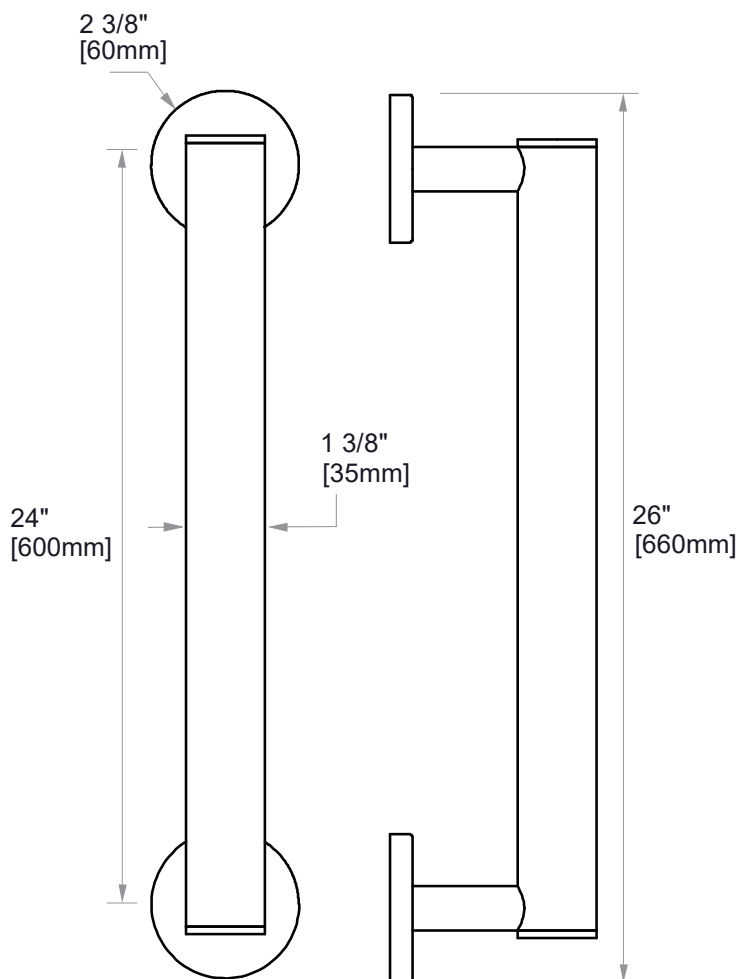

WARRANTY:

Lifetime Limited (Residential Use)
One Year (Commercial Use)

NOTE: Dimensions and specifications are subject to change without notice.