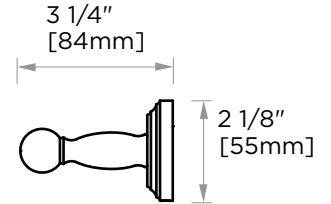

**FLORENCE
COLLECTION
TOWEL BAR 18"**
322180

PRODUCT NAME: TOWEL BAR 18"

PRODUCT CODE: 322180

MATERIAL: All-brass construction

KEY FEATURES: Traditional design.
Round and elegant style.

STOCKED FINISHES:

- Polished Chrome (99)
- Brushed Nickel (81)
- Polished Nickel (68)
- Matte Black (48)