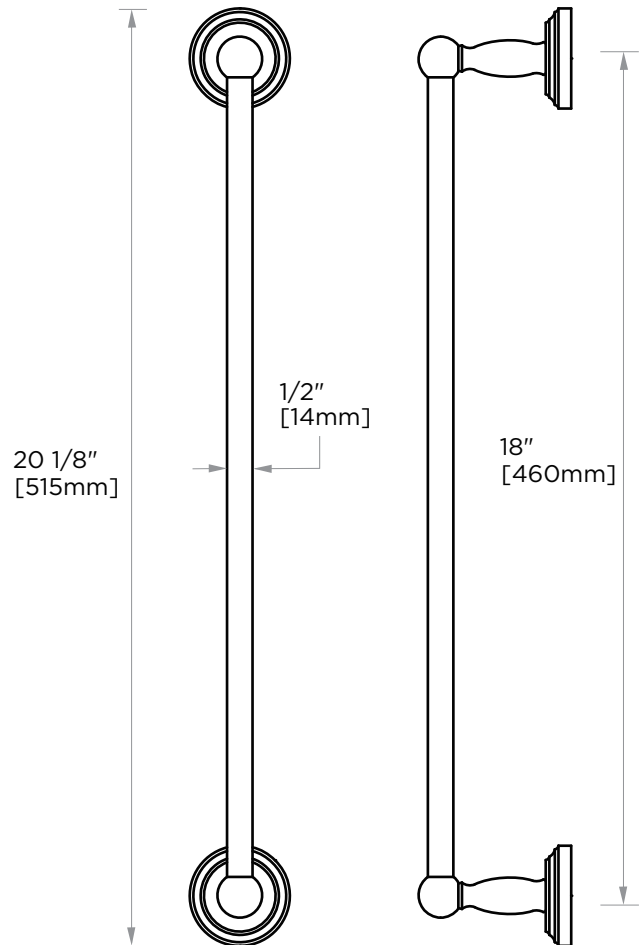

WARRANTY:

Lifetime Limited (Residential Use)
One Year (Commercial Use)

NOTE: Dimensions and specifications are subject to change without notice.