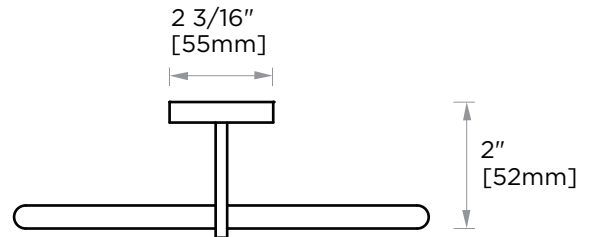

NOTE: Dimensions and specifications are subject to change without notice.