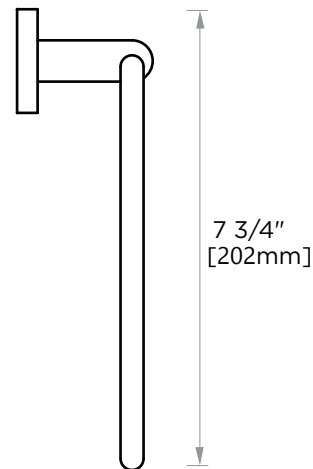

NOTE: Dimensions and specifications are subject to change without notice.