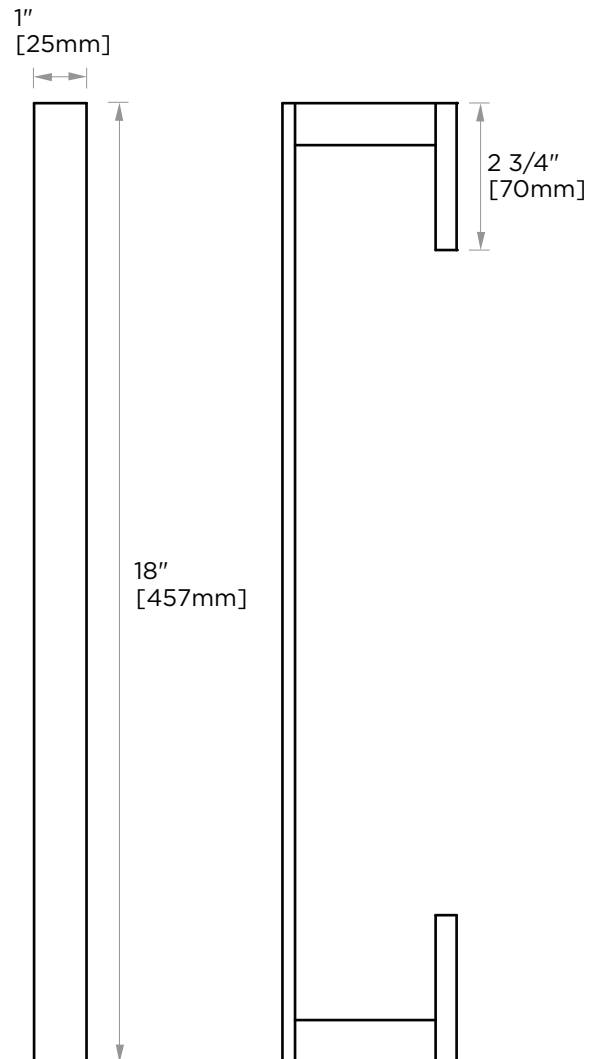

MUNICH COLLECTION TOWEL BAR 18" 288180

PRODUCT NAME: TOWEL BAR 18"

PRODUCT CODE: 288180

MATERIAL: All-brass construction

KEY FEATURES: Contemporary design.
Strong rectangular shapes,
balanced by slender linear lines.