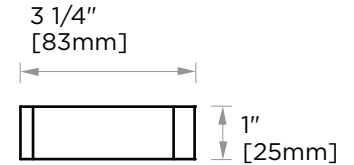

MUNICH COLLECTION TOWEL BAR 18" 288180

PRODUCT NAME: TOWEL BAR 18"

PRODUCT CODE: 288180

MATERIAL: All-brass construction

KEY FEATURES: Contemporary design.
Strong rectangular shapes,
balanced by slender linear lines.