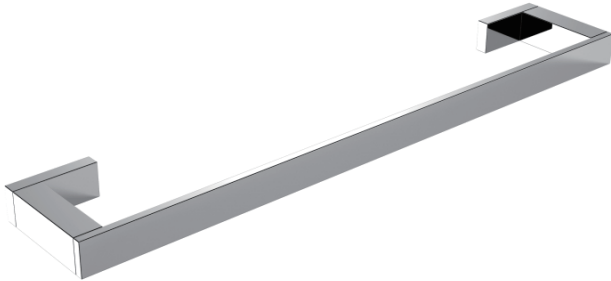

MUNICH COLLECTION TOWEL BAR 18" 288180

PRODUCT NAME: TOWEL BAR 18"

PRODUCT CODE: 288180

MATERIAL: All-brass construction

KEY FEATURES: Contemporary design.
Strong rectangular shapes,
balanced by slender linear lines.