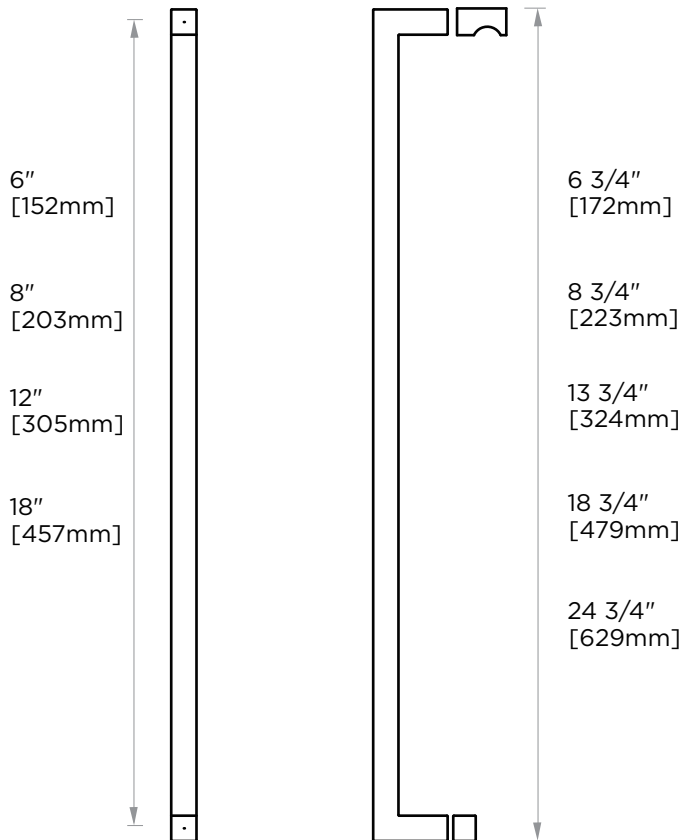

WARRANTY:

Lifetime Limited (Residential Use)
One Year (Commercial Use)

NOTE: Dimensions and specifications are subject to change without notice.