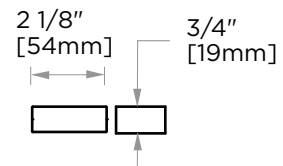

\*Purchase Single Shower Door Handle  
To Pair With: 2487506, 2487508,  
2487812, 2487518, 2487524

Side  
Profile

\*With  
Handle  
7503

## LONDON COLLECTION SHOWER DOOR KNOB 2487503

**PRODUCT NAME:** SHOWER DOOR  
KNOB

**PRODUCT CODE:** 2487503

**MATERIAL:** All-brass construction

**KEY FEATURES:** Contemporary design.  
Sleek rectangular shapes  
offset by strong squared  
anchors.