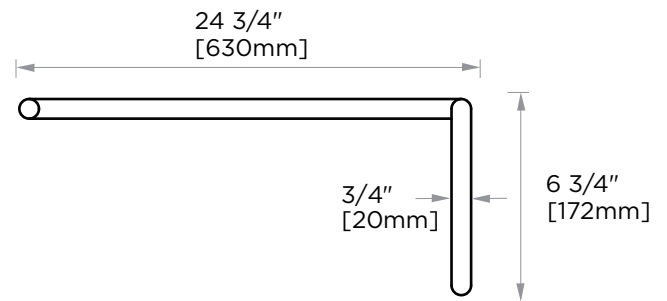

NOTE: Dimensions and specifications are subject to change without notice.