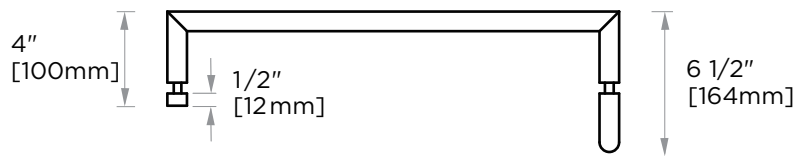

NOTE: Dimensions and specifications are subject to change without notice.