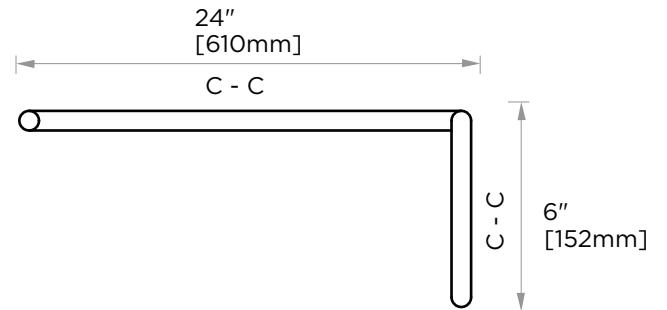

NOTE: Dimensions and specifications are subject to change without notice.