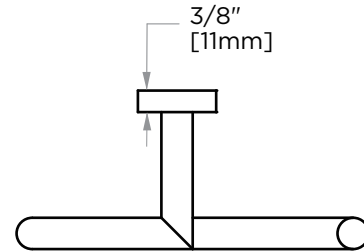

OSLO COLLECTION

SOLID BACK TOWEL RING

144463SB

PRODUCT NAME: SOLID BACK TOWEL RING

PRODUCT CODE: 144463SB

MATERIAL: All-brass construction

KEY FEATURES: Contemporary design.
Round minimalist look.

STOCKED FINISHES:

NOTE: Dimensions and specifications are subject to change without notice.