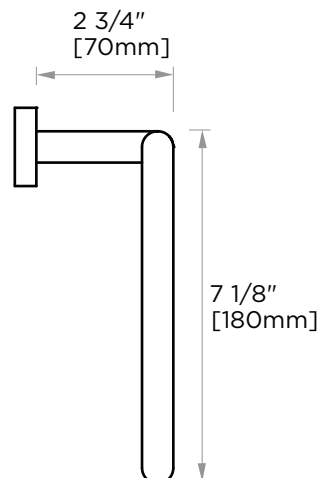

OSLO COLLECTION

SOLID BACK TOWEL RING

144463SB

PRODUCT NAME: SOLID BACK TOWEL RING

PRODUCT CODE: 144463SB

MATERIAL: All-brass construction

KEY FEATURES: Contemporary design.
Round minimalist look.

STOCKED FINISHES:

NOTE: Dimensions and specifications are subject to change without notice.