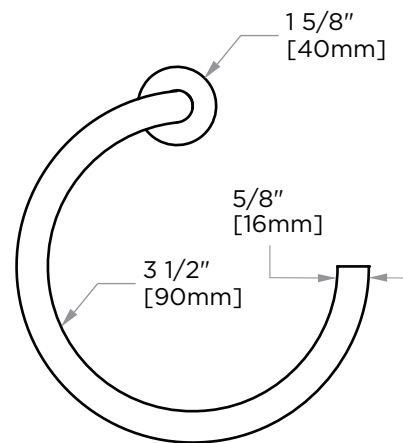

OSLO COLLECTION

SOLID BACK TOWEL RING

144463SB

PRODUCT NAME: SOLID BACK TOWEL RING

PRODUCT CODE: 144463SB

MATERIAL: All-brass construction

KEY FEATURES: Contemporary design.
Round minimalist look.

STOCKED FINISHES:

NOTE: Dimensions and specifications are subject to change without notice.