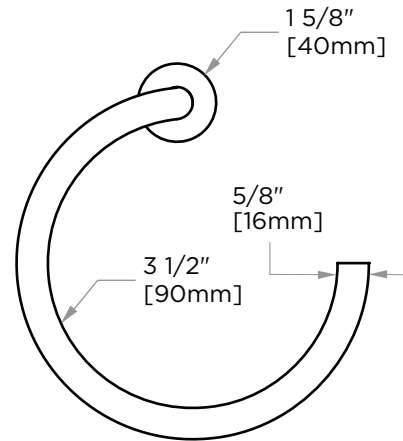

OSLO COLLECTION
TOWEL RING
144463

PRODUCT NAME: TOWEL RING

PRODUCT CODE: 144463

MATERIAL: All-brass construction

KEY FEATURES: Contemporary design.
Round minimalist look.

STOCKED FINISHES:

- Polished Chrome (99)
- Brushed Nickel (81)
- Polished Nickel (68)
- Matte Black (48)
- Brushed Brass (78)
- Brushed Gold (22)
- Prosecco Bronze (35)