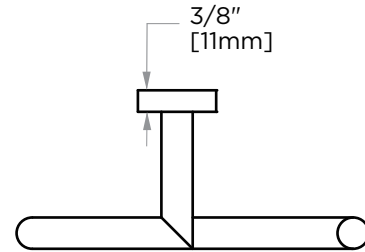

OSLO COLLECTION
TOWEL RING
144463

PRODUCT NAME: TOWEL RING

PRODUCT CODE: 144463

MATERIAL: All-brass construction

KEY FEATURES: Contemporary design.
Round minimalist look.

STOCKED FINISHES:

- Polished Chrome (99)
- Brushed Nickel (81)
- Polished Nickel (68)
- Matte Black (48)
- Brushed Brass (78)
- Brushed Gold (22)
- Prosecco Bronze (35)