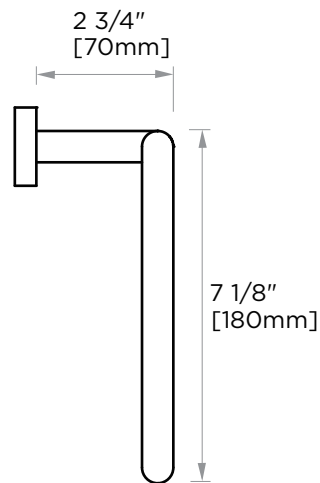

WARRANTY:

Lifetime Limited (Residential Use)
One Year (Commercial Use)

NOTE: Dimensions and specifications are subject to change without notice.