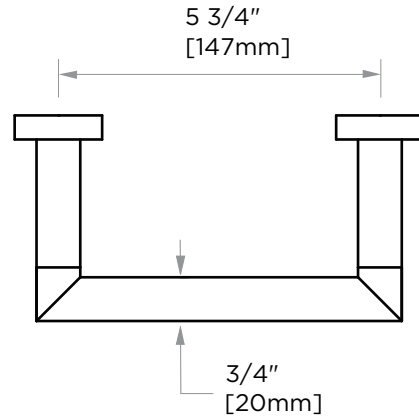

NOTE: Dimensions and specifications are subject to change without notice.