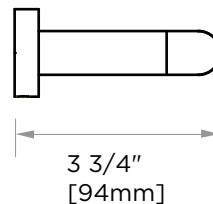

NOTE: Dimensions and specifications are subject to change without notice.