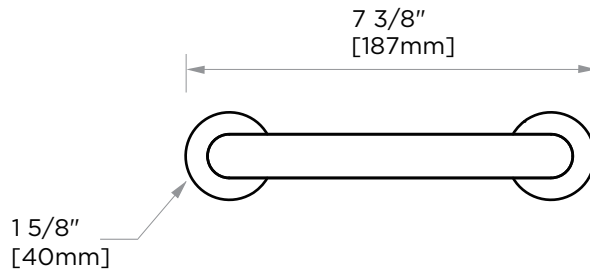

NOTE: Dimensions and specifications are subject to change without notice.