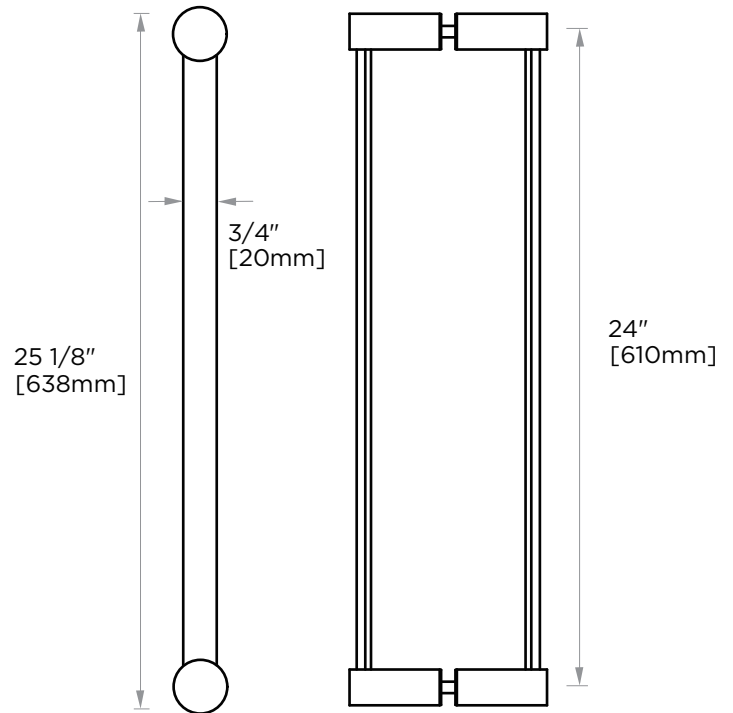

**PORTO COLLECTION**  
**DOUBLE SHOWER**  
**DOOR HANDLE**  
1377824

**PRODUCT NAME:** DOUBLE SHOWER DOOR HANDLE

**PRODUCT CODE:** 1377824

**MATERIAL:** All-brass construction

**KEY FEATURES:** Contemporary design. Round and linear geometries. Sleek modern aesthetic.

NOTE: Dimensions and specifications are subject to change without notice.

## GLASS INFO

Glass Hole C-C Distance		
A	8"/203mm	8" Shower Door Handle
	12"/305mm	12" Shower Door Handle
	18"/457mm	18" Shower Door Handle
	24"/610mm	24" Shower Door Handle
	36"/914mm	36" Shower Door Handle
B	1/2" (12mm)	Glass Hole Diameter
C	6-12mm	Glass Thickness