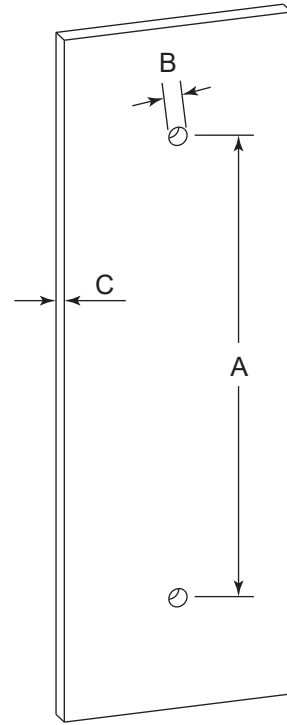

**PORTO COLLECTION**  
**DOUBLE SHOWER**  
**DOOR HANDLE**  
1377824

**PRODUCT NAME:** DOUBLE SHOWER DOOR HANDLE

**PRODUCT CODE:** 1377824

**MATERIAL:** All-brass construction

**KEY FEATURES:** Contemporary design. Round and linear geometries. Sleek modern aesthetic.

NOTE: Dimensions and specifications are subject to change without notice.

## HANDLES INFO

Components Included		
①	Handle	X1
②	Set Screw M6	X2
③	Fixing Bracket	X2
④	Rubber Gasket	X4

Mounting Kits Included		
	X1	Allen Key

## GLASS INFO

Glass Hole C-C Distance		
A	8"/203mm	8" Shower Door Handle
	12"/305mm	12" Shower Door Handle
	18"/457mm	18" Shower Door Handle
	24"/610mm	24" Shower Door Handle
	36"/914mm	36" Shower Door Handle
B	1/2" (12mm)	Glass Hole Diameter
C	6-12mm	Glass Thickness