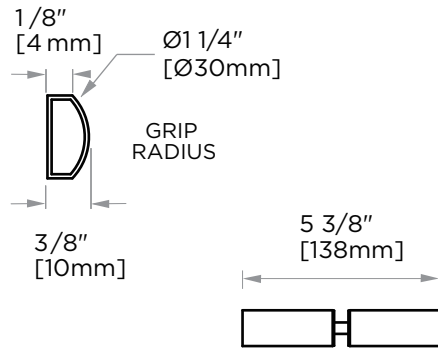

**PORTO COLLECTION**  
**DOUBLE SHOWER**  
**DOOR HANDLE**  
1377824

**PRODUCT NAME:** DOUBLE SHOWER DOOR HANDLE

**PRODUCT CODE:** 1377824

**MATERIAL:** All-brass construction

**KEY FEATURES:** Contemporary design. Round and linear geometries. Sleek modern aesthetic.

## HANDLES INFO

Components Included		
①	Handle	X1
②	Set Screw M6	X2
③	Fixing Bracket	X2
④	Rubber Gasket	X4

Mounting Kits Included		
	X1	Allen Key

## GLASS INFO

Glass Hole C-C Distance		
A	8"/203mm	8" Shower Door Handle
	12"/305mm	12" Shower Door Handle
	18"/457mm	18" Shower Door Handle
	24"/610mm	24" Shower Door Handle
	36"/914mm	36" Shower Door Handle
B	1/2" (12mm)	Glass Hole Diameter
C	6-12mm	Glass Thickness