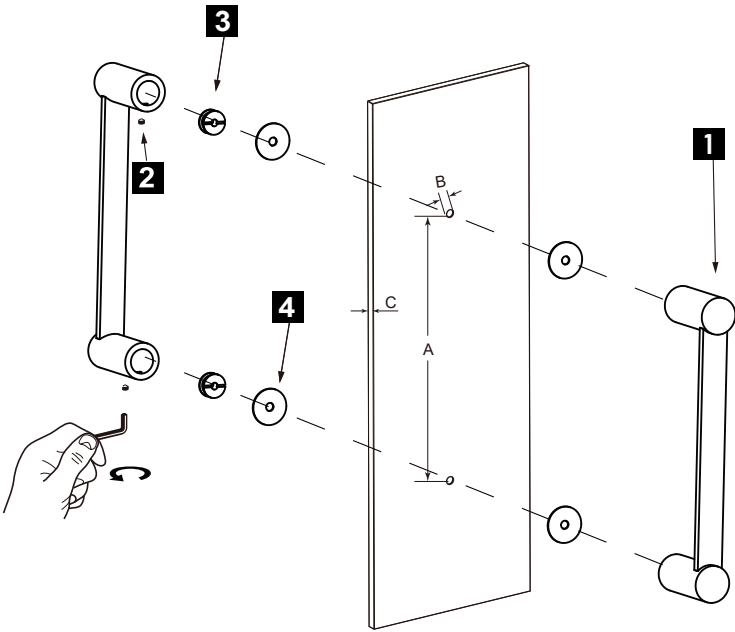

**PORTO COLLECTION**  
**DOUBLE SHOWER**  
**DOOR HANDLE**  
1377824

**PRODUCT NAME:** DOUBLE SHOWER DOOR HANDLE

**PRODUCT CODE:** 1377824

**MATERIAL:** All-brass construction

**KEY FEATURES:** Contemporary design. Round and linear geometries. Sleek modern aesthetic.

## HANDLES INFO

Components Included		
①	Handle	X1
②	Set Screw M6	X2
③	Fixing Bracket	X2
④	Rubber Gasket	X4

Mounting Kits Included		
	X1	Allen Key

## GLASS INFO

Glass Hole C-C Distance		
A	8"/203mm	8" Shower Door Handle
	12"/305mm	12" Shower Door Handle
	18"/457mm	18" Shower Door Handle
	24"/610mm	24" Shower Door Handle
	36"/914mm	36" Shower Door Handle
B	1/2" (12mm)	Glass Hole Diameter
C	6-12mm	Glass Thickness