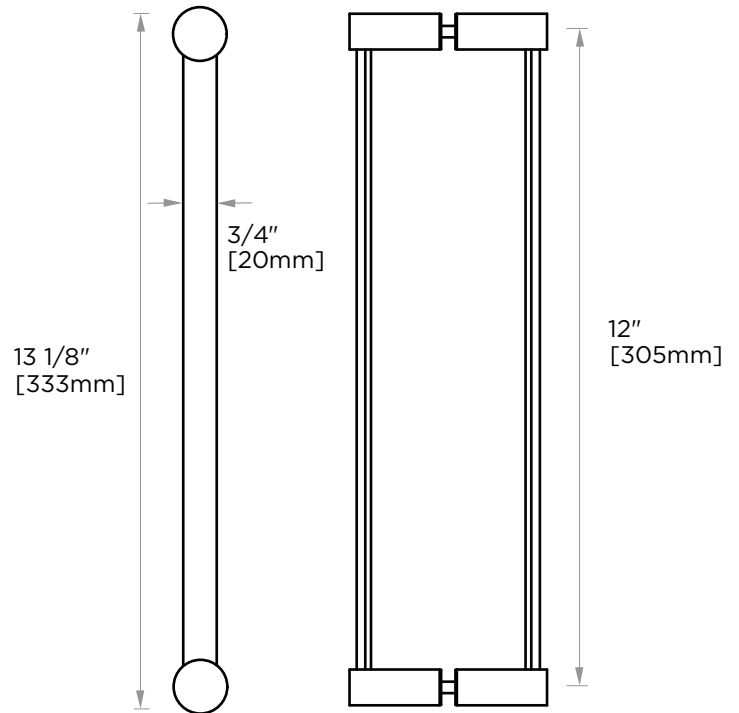

PORTO COLLECTION
DOUBLE SHOWER
DOOR HANDLE
1377812

PRODUCT NAME: DOUBLE SHOWER DOOR HANDLE

PRODUCT CODE: 1377812

MATERIAL: All-brass construction

KEY FEATURES: Contemporary design. Round and linear geometries. Sleek modern aesthetic.

NOTE: Dimensions and specifications are subject to change without notice.

HANDLES INFO

Components Included		
①	Handle	X1
②	Set Screw M6	X2
③	Fixing Bracket	X2
④	Rubber Gasket	X4

Mounting Kits Included		
	X1	Allen Key

GLASS INFO

Glass Hole C-C Distance		
A	8"/203mm	8" Shower Door Handle
	12"/305mm	12" Shower Door Handle
	18"/457mm	18" Shower Door Handle
	24"/610mm	24" Shower Door Handle
	36"/914mm	36" Shower Door Handle
B	1/2" (12mm)	Glass Hole Diameter
C	6-12mm	Glass Thickness