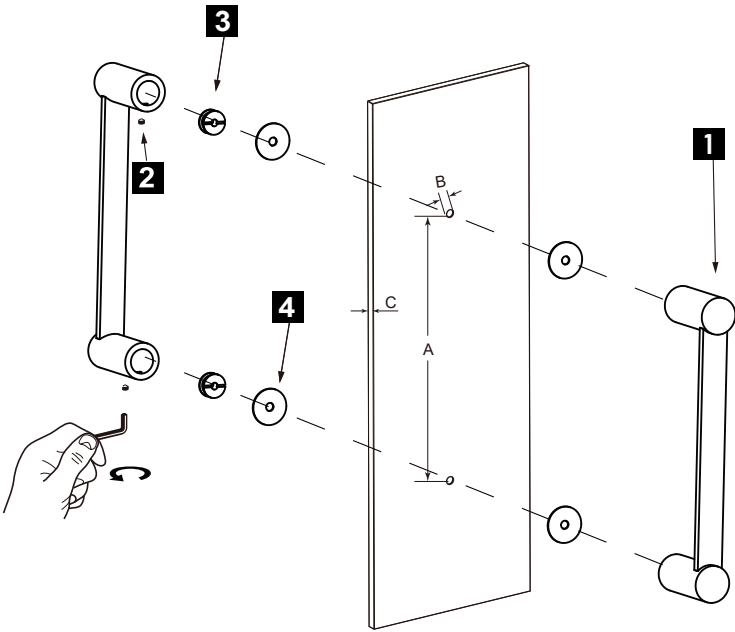

PORTO COLLECTION
DOUBLE SHOWER
DOOR HANDLE
1377812

PRODUCT NAME: DOUBLE SHOWER DOOR HANDLE

PRODUCT CODE: 1377812

MATERIAL: All-brass construction

KEY FEATURES: Contemporary design. Round and linear geometries. Sleek modern aesthetic.

NOTE: Dimensions and specifications are subject to change without notice.

HANDLES INFO

Components Included		
①	Handle	X1
②	Set Screw M6	X2
③	Fixing Bracket	X2
④	Rubber Gasket	X4

Mounting Kits Included		
	X1	Allen Key

GLASS INFO

Glass Hole C-C Distance		
A	8"/203mm	8" Shower Door Handle
	12"/305mm	12" Shower Door Handle
	18"/457mm	18" Shower Door Handle
	24"/610mm	24" Shower Door Handle
	36"/914mm	36" Shower Door Handle
B	1/2" (12mm)	Glass Hole Diameter
C	6-12mm	Glass Thickness