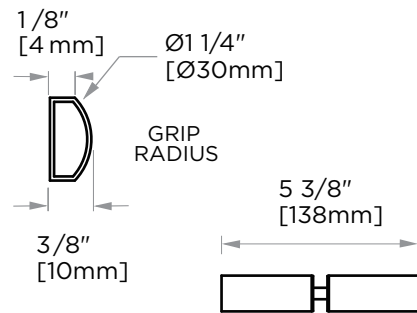

PORTO COLLECTION
DOUBLE SHOWER
DOOR HANDLE
1377812

PRODUCT NAME: DOUBLE SHOWER DOOR HANDLE

PRODUCT CODE: 1377812

MATERIAL: All-brass construction

KEY FEATURES: Contemporary design. Round and linear geometries. Sleek modern aesthetic.

NOTE: Dimensions and specifications are subject to change without notice.

HANDLES INFO

Components Included		
①	Handle	X1
②	Set Screw M6	X2
③	Fixing Bracket	X2
④	Rubber Gasket	X4

Mounting Kits Included		
	X1	Allen Key

GLASS INFO

Glass Hole C-C Distance		
A	8"/203mm	8" Shower Door Handle
	12"/305mm	12" Shower Door Handle
	18"/457mm	18" Shower Door Handle
	24"/610mm	24" Shower Door Handle
	36"/914mm	36" Shower Door Handle
B	1/2" (12mm)	Glass Hole Diameter
C	6-12mm	Glass Thickness