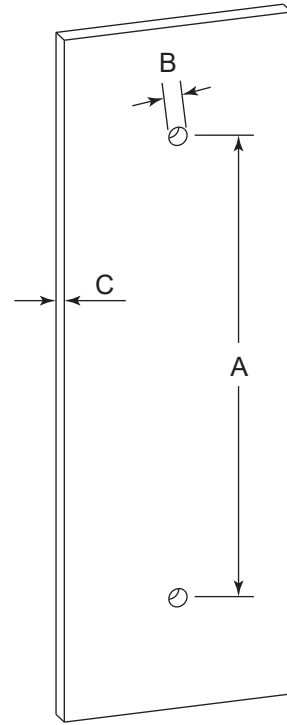

PORTO COLLECTION
DOUBLE SHOWER
DOOR HANDLE
1377812

PRODUCT NAME: DOUBLE SHOWER DOOR HANDLE

PRODUCT CODE: 1377812

MATERIAL: All-brass construction

KEY FEATURES: Contemporary design. Round and linear geometries. Sleek modern aesthetic.

NOTE: Dimensions and specifications are subject to change without notice.

HANDLES INFO

Components Included		
①	Handle	X1
②	Set Screw M6	X2
③	Fixing Bracket	X2
④	Rubber Gasket	X4

Mounting Kits Included		
	X1	Allen Key

GLASS INFO

Glass Hole C-C Distance		
A	8"/203mm	8" Shower Door Handle
	12"/305mm	12" Shower Door Handle
	18"/457mm	18" Shower Door Handle
	24"/610mm	24" Shower Door Handle
	36"/914mm	36" Shower Door Handle
B	1/2" (12mm)	Glass Hole Diameter
C	6-12mm	Glass Thickness