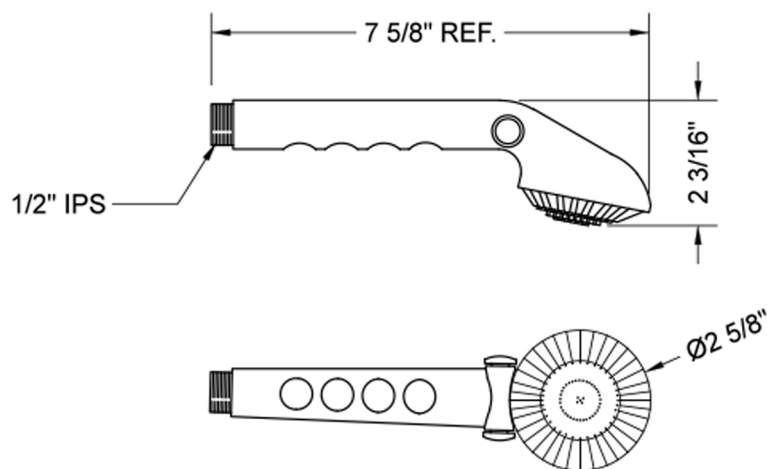

Tivoli T6 Handshower

Model #: T006-

FEATURES:

- Single function handshower
- 1/2" IPS Male threads
- Light weight design
- Perfect for children, elderly & pets
- Available flow rates: 2.5, 2.0, 1.75 & 1.5 GPM

AVAILABLE FINISHES:

White (WH)

SPECIFICATION DRAWING:

SPRAY PATTERNS:

Full Rain

COMPLIANCES:

Complies with: ASME A112.18.1-2012/CSA B125.1-12