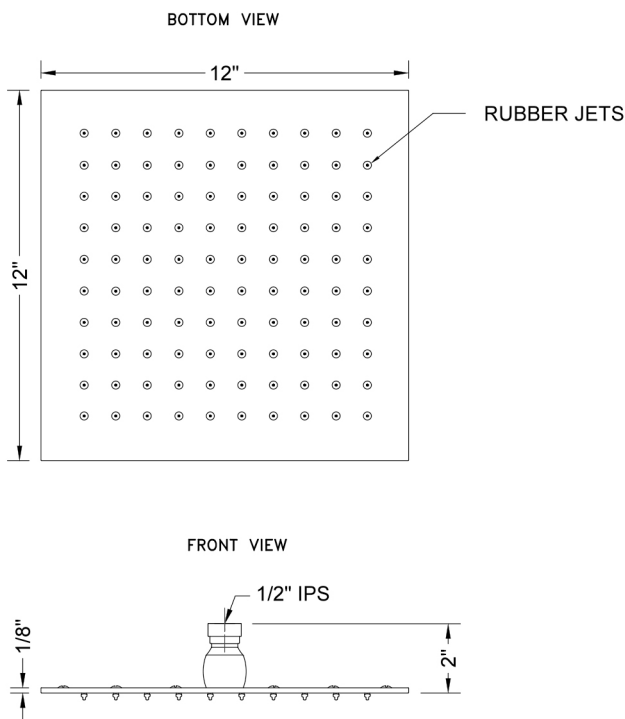

SPECIFICATION DRAWING:

SPRAY PATTERNS:

ANGLES AND FLOW RATES:

COMPLIANCES:

Complies with: ASME A112.18.1-2012/CSA B125.1-12