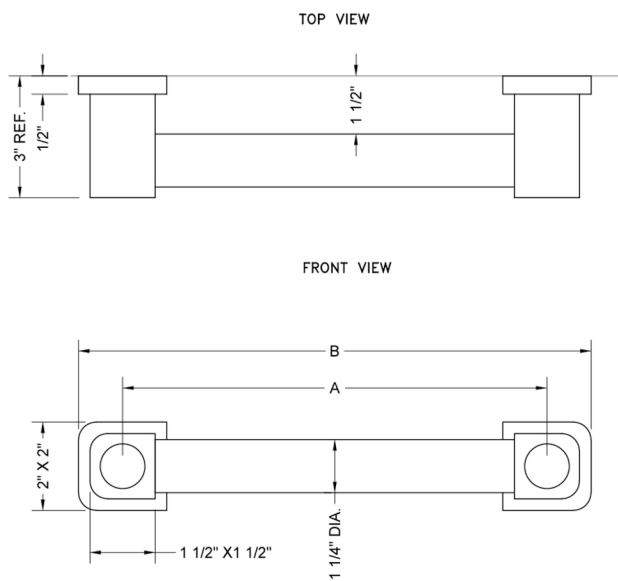

48" G80 Straight Grab Bar

Model #: G80-48-

FEATURES:

- ADA compliant when properly installed
- All brass construction, fully polished & plated
- Optional sliders can be added only upon initial order

AVAILABLE FINISHES:

SPECIFICATION DRAWING:

CONTEMPO LUXURY GRAB BAR 1 1/4"			
PART. #	SPECIFICS	A	B
G80-12-XXX	12" C TO C	12"	14"
G80-16-XXX	16" C TO C	16"	18"
G80-18-XXX	18" C TO C	18"	20"
G80-24-XXX	24" C TO C	24"	26"
G80-32-XXX	32" C TO C	32"	34"
G80-36-XXX	36" C TO C	36"	38"
G80-42-XXX	42" C TO C	42"	44"
G80-48-XXX	48" C TO C	48"	50"