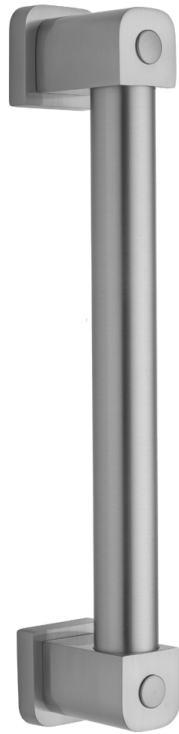

48" G80 Straight Grab Bar

Model #: G80-48-

FEATURES:

- ADA compliant when properly installed
- All brass construction, fully polished & plated
- Optional sliders can be added only upon initial order

AVAILABLE FINISHES:

Polished Chrome (PCH)	Satin Chrome (SC)	Bronze Umber (BU)
Satin Nickel (SN)	Pewter (PEW)	Caramel Bronze (CB)
Polished Nickel (PN)	Antique Brass (AB)	Antique Copper (ACU)
Oil-Rubbed Bronze (ORB)	Polished Brass (PB)	Polished Copper (PCU)
Vintage Bronze (VB)	Satin Brass (SB)	Rose Gold (RG)
Matte Black (MBK)	Satin Gold (SG)	Polished Gold (PG)
Black Nickel (BKN)	Bombay Gold (BG)	Jewelers Gold (JG)
Europa Bronze (EB)	White (WH)	Sedona Beige (SDB)
Tristan Brass (TB)	Unlacquered Brass (ULB)	Satin Cooper (SCU)

SPECIFICATION DRAWING:

CONTEMPO LUXURY GRAB BAR 1 1/4"			
PART. #	SPECIFICS	A	B
G80-12-XXX	12" C TO C	12"	14"
G80-16-XXX	16" C TO C	16"	18"
G80-18-XXX	18" C TO C	18"	20"
G80-24-XXX	24" C TO C	24"	26"
G80-32-XXX	32" C TO C	32"	34"
G80-36-XXX	36" C TO C	36"	38"
G80-42-XXX	42" C TO C	42"	44"
G80-48-XXX	48" C TO C	48"	50"