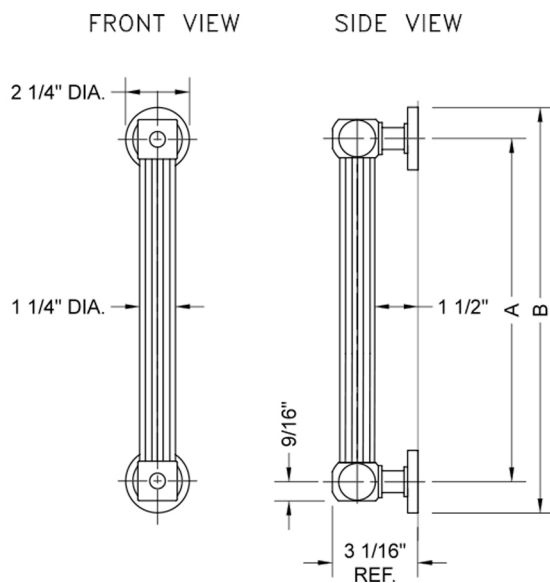

42" G71 Straight Grab Bar

Model #: **G71-42-**

FEATURES:

- ADA compliant when properly installed
- All brass construction, fully polished & plated
- All grab bars can be custom sized. Contact JACLO for pricing & availability
- Optional handshower sliders and toilet paper/wash cloth holders can be added only upon initial order
- Grab bars over 32" REQUIRE a middle post

SPECIFICATION DRAWING:

BRASS LUXURY GRAB BARS			
PART. #	DESCRIPTION	A	B
G71-12-XX	12" GRAB BAR	12"	14 1/4"
G71-16-XX	16" GRAB BAR	16"	18 1/4"
G71-18-XX	18" GRAB BAR	18"	20 1/4"
G71-24-XX	24" GRAB BAR	24"	26 1/4"
G71-32-XX	32" GRAB BAR	32"	34 1/4"
<i>*NOTE: GRAB BARS OVER 32" REQUIRE A MIDDLE POST</i>			
G71-36-XX	36" GRAB BAR	36"	38 1/4"
G71-42-XX	42" GRAB BAR	42"	44 1/4"
G71-48-XX	48" GRAB BAR	48"	50 1/4"
G71-60-XX	60" GRAB BAR	60"	62 1/4"