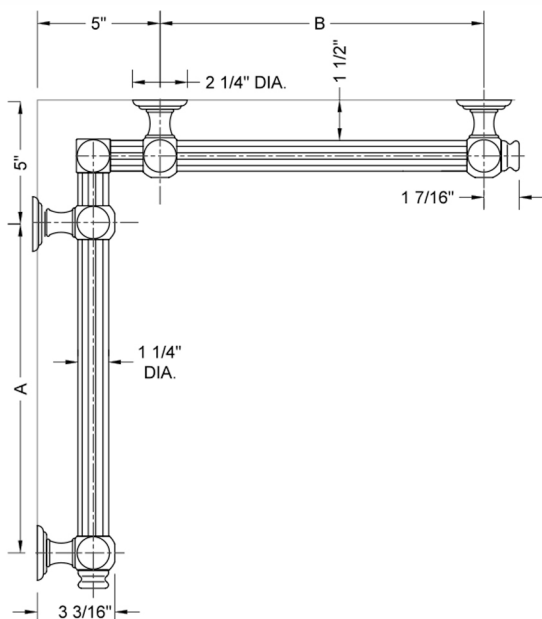

## G61 32" x 48" Inside Corner Grab Bar

**Model #: G61-32-48-IC-**

### FEATURES:

- ADA compliant when properly installed
- All brass construction, fully polished & plated
- All grab bars can be custom sized. Contact JACLO for pricing & availability
- Optional handshower sliders and toilet paper/wash cloth holders can be added only upon initial order
- Grab bars over 32" REQUIRE a middle post

### SPECIFICATION DRAWING:

BRASS LUXURY GRAB BAR							
PART. #	DESCRIPTION	A	B	PART. #	DESCRIPTION	A	B
G61-12-12-IC	CENTER OF POST	12"	12"	G61-24-36-IC	CENTER OF POST	24"	36"
G61-12-16-IC	CENTER OF POST	12"	16"	G61-24-48-IC	CENTER OF POST	24"	48"
G61-12-24-IC	CENTER OF POST	12"	24"	G61-24-60-IC	CENTER OF POST	24"	60"
G61-12-32-IC	CENTER OF POST	12"	32"				
				G61-32-32-IC	CENTER OF POST	32"	32"
G61-12-36-IC	CENTER OF POST	12"	36"	G61-32-36-IC	CENTER OF POST	32"	36"
G61-12-48-IC	CENTER OF POST	12"	48"	G61-32-48-IC	CENTER OF POST	32"	48"
G61-12-60-IC	CENTER OF POST	12"	60"	G61-32-60-IC	CENTER OF POST	32"	60"
G61-16-16-IC	CENTER OF POST	16"	16"	G61-36-36-IC	CENTER OF POST	36"	36"
G61-16-24-IC	CENTER OF POST	16"	24"	G61-36-48-IC	CENTER OF POST	36"	48"
G61-16-32-IC	CENTER OF POST	16"	32"	G61-36-60-IC	CENTER OF POST	36"	60"
G61-16-36-IC	CENTER OF POST	16"	36"	G61-48-48-IC	CENTER OF POST	48"	48"
G61-16-48-IC	CENTER OF POST	16"	48"	G61-48-60-IC	CENTER OF POST	48"	60"
G61-16-60-IC	CENTER OF POST	16"	60"				
				G61-60-60-IC	CENTER OF POST	60"	60"
G61-24-24-IC	CENTER OF POST	24"	24"				
G61-24-32-IC	CENTER OF POST	24"	32"				