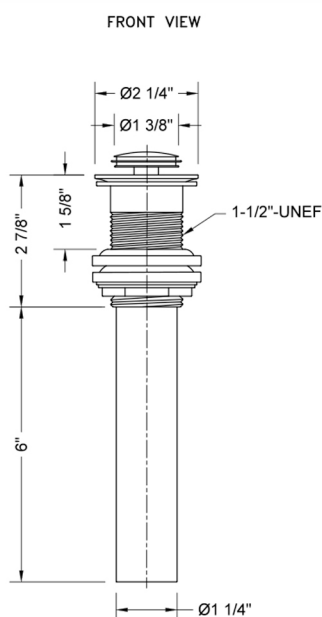

COMPLIANCES:

Complies with: ASME A112.18.2-2015/CSA B125.2-15