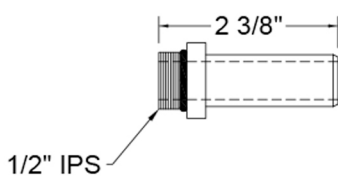

### FEATURES:

- All brass tub spout
- 1/2" female IPS inlet
- 8 3/16" center spout reach
- 8 3/4" overall reach
- Quick connect/disconnect
- No splash full flow aerator
- Collection: Westfield, Astor

### SPECIFICATION DRAWING:

BACK VIEW

QUICK CONNECT

SIDE VIEW