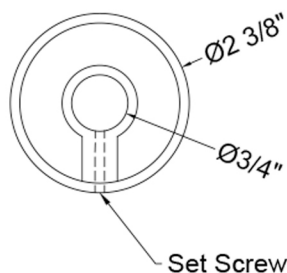

### FEATURES:

- All brass tub spout
- 1/2" female IPS inlet
- 8 3/16" center spout reach
- 8 3/4" overall reach
- Quick connect/disconnect
- No splash full flow aerator
- Collection: Westfield, Astor

### SPECIFICATION DRAWING:

BACK VIEW

QUICK CONNECT

SIDE VIEW