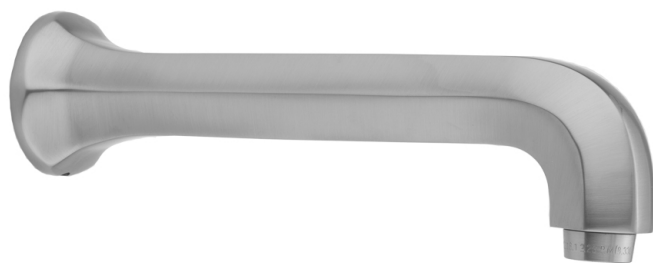

## Astor/Westfield Tub Spout

**Model #: 6270-**

### FEATURES:

- All brass tub spout
- 1/2" female IPS inlet
- 8 3/16" center spout reach
- 8 3/4" overall reach
- Quick connect/disconnect
- No splash full flow aerator
- Collection: Westfield, Astor

### AVAILABLE FINISHES:

Polished Chrome (PCH)	Satin Chrome (SC)	Bronze Umber (BU)
Satin Nickel (SN)	Pewter (PEW)	Caramel Bronze (CB)
Polished Nickel (PN)	Antique Brass (AB)	Antique Copper (ACU)
Oil-Rubbed Bronze (ORB)	Polished Brass (PB)	Polished Copper (PCU)
Vintage Bronze (VB)	Satin Brass (SB)	Rose Gold (RG)
Matte Black (MBK)	Satin Gold (SG)	Polished Gold (PG)
Black Nickel (BKN)	Bombay Gold (BG)	Jewelers Gold (JG)
Europa Bronze (EB)	White (WH)	Sedona Beige (SDB)
Tristan Brass (TB)	Satin Cooper (SCU)	

### SPECIFICATION DRAWING:

BACK VIEW

QUICK CONNECT

SIDE VIEW