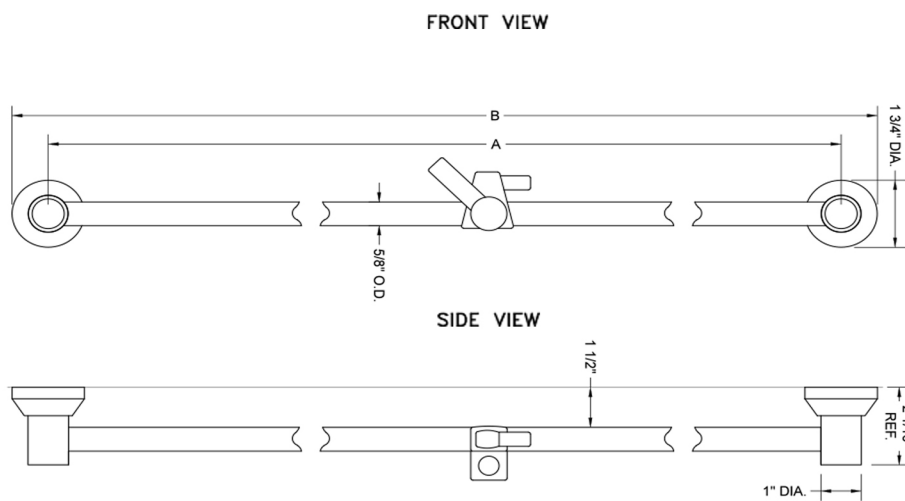

## 30" Pin Mount Low Profile Wall Bar

Model #: 4630-

### FEATURES:

- Brass pin mount low profile 30" wall bar
- Adjustable height & handshower angle
- Lever slider easily moves up & down & side to side
- Low profile design mounts close to wall
- Requires use of swivel handshower holders 8013- or 8012- (sold separately)
- Mounting hardware included

### SPECIFICATION DRAWING:

PIN MOUNT LOW PROFILE WALL BAR			
PART. #	DESCRIPTION	A	B
4624	24" WALL BAR	24"	25 3/4"
4630	30" WALL BAR	30"	31 3/4"
4642	42" WALL BAR	42"	43 3/4"