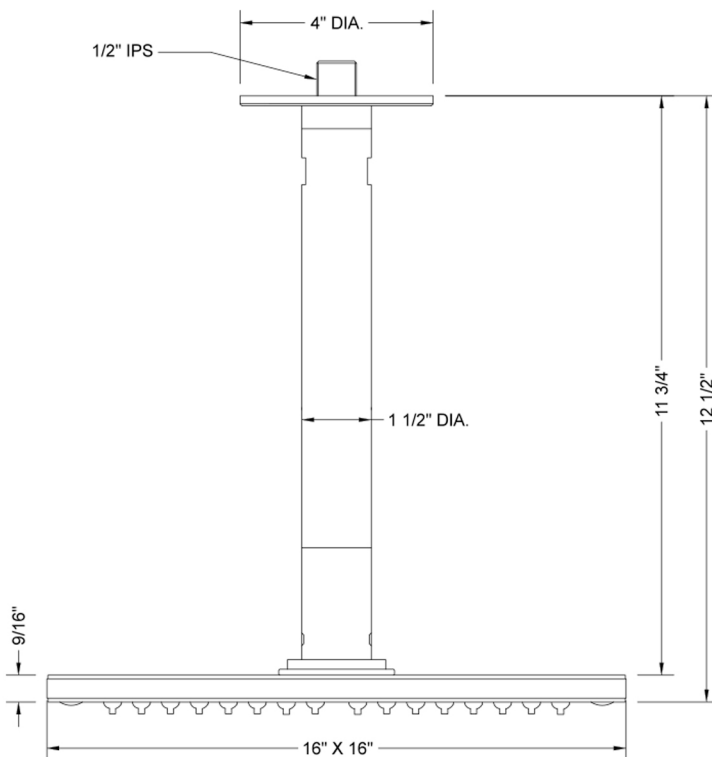

16" x 16" QUADRATO Rain Canopy
Model #: 1616-RC-

FEATURES:

- 16" x 16" square water feature rain canopy
- 1/2" male IPS connection at ceiling
- 360 easy clean replaceable rubber jets
- Includes 12" ceiling mount kit
- Custom length mounting kit available (minimum 5" length). Contact JACLO for pricing & availability
- Standard finish is chrome. For other finish options, contact JACLO for pricing & availability

AVAILABLE FINISHES:

Polished Chrome (PCH)

SPECIFICATION DRAWING:

SPRAY PATTERNS:

Easy Clean

Full Rain