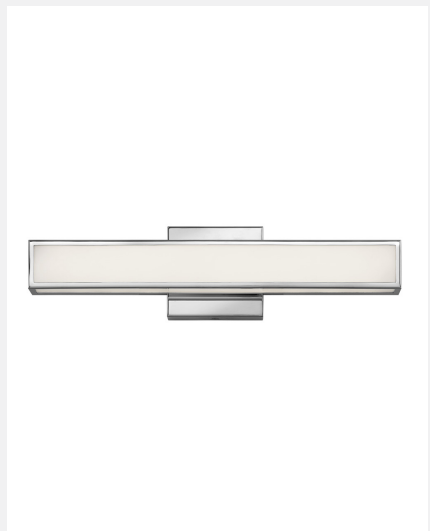

## Small LED Vanity 51402CM

ITEM NUMBER	51402CM
BRAND	Hinkley Lighting
MATERIAL	Steel
GLASS	White Acrylic
HEIGHT	4.8"
WIDTH	18.0"
LED COLOR TEMP	3000.0000
VOLTAGE	120v
LED LUMENS	2000
WATTAGE	26w LED *Included
TITLE	TWENTYFOUR DEC
CERTIFICATION	C-US Damp Rated
EXTENSION	3.0"
TOP TO OUTLET	2.5"
BACK PLATE	4.75" Sq.

### FEATURES AND BENEFITS

- Mounting hardware is hidden on the backplate to ensure a clean silhouette.
- Fixture can be mounted vertically
- Suitable for use in damp (interior moist and outdoor no direct rain or sprinkler) locations as defined by NEC and CEC. Meets United States UL Underwriters Laboratories & CSA Canadian Standards Association Product Safety Standards
- Meets California Energy Commission 2016 Title regulations
- Fixture is ADA compliant and adheres to the standards and guidelines listed by the Americans with Disabilities Act.
- Exclusively available in High Performance LED
- For complete warranty information visit [\(hyperlink\)](#)
- 15 year finish warranty
- LED components carry a 5-year limited warranty
- Bold lines and a clean, minimalist style creates a modern look
- Sparkling chrome with reflective finish