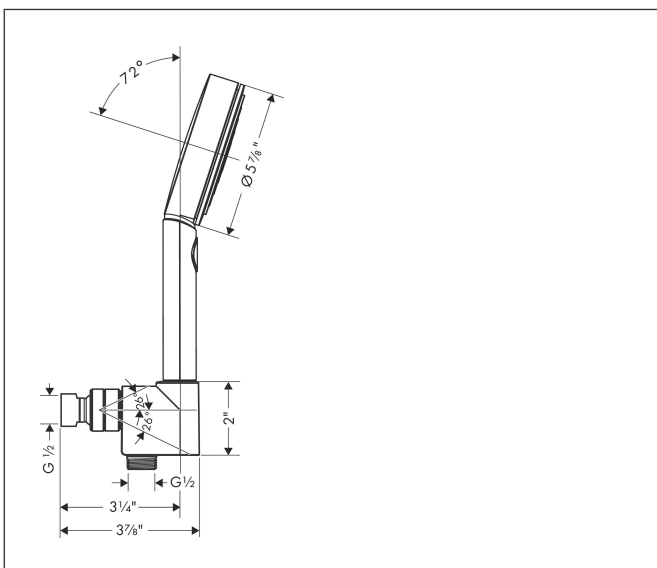

Brand hansgrohe
 Art. Name **Pulsify Select S** Handshower Set 105 3-Jet, 1.75 GPM
 Art. Nr. 04918820
 Surface brushed nickel
 Pos. 1

Product Picture

Features

- Consists of: Handshower, Handshower holder, Handshower hose
- integrated support function
- Spray modes: PowderRain, IntenseRain, Pulsating Massage
- Select button for comfortable alternation of spray modes
- Flow: 1.75 GPM (6.6 L/Min)
- Pivot connector prevents hose from tangling
- wall supports of plastic
- rinseable screen insert

Drawing

Technology

Spray Types