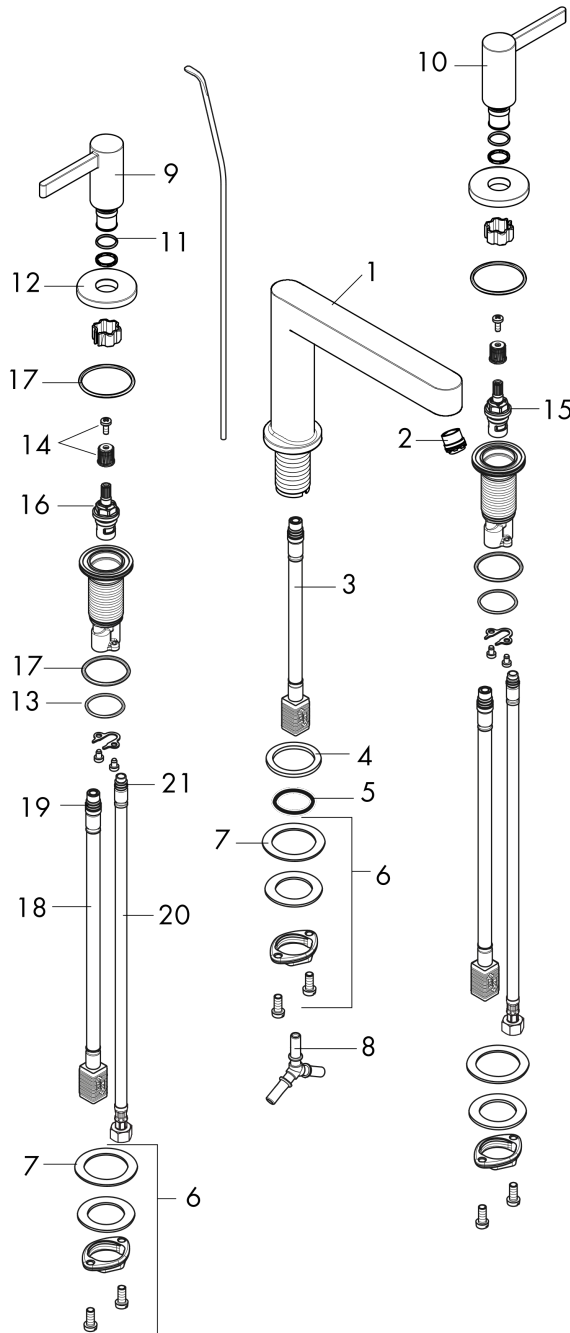

**Finoris**  
**Widespread Faucet 110 with Pop-Up Drain, 1.2 GPM**  
 Finishes : **matte white** Part no. : **76033701**

Exploded drawing

Year of production: >11/21

**Finoris****Widespread Faucet 110 with Pop-Up Drain, 1.2 GPM**Finishes : **matte white** Part no. : **76033701****Spare parts list**

Year of production: &gt;11/21

<b>Pos.</b>	<b>Description</b>	<b>Part no.</b>	<b>Price</b>	<b>PU</b>
2	spray former	93973000	-	1
3	null	92913000	-	1
4	flat seal	98749000	-	1
5	O-ring 26x4	92191000	-	1
6	null	92909000	-	1
7	lever collar	97548000	-	1
8	hose connection angel	92905000	-	1
9	handle for hot water	93969700	-	1
10	handle for cold water	93970700	-	1
11	O-Ring 14x1,5	98201000	-	1
12	escutcheon for handle	92956700	-	1
13	O-ring 26x2,5	98216000	-	1
14	handle fixing set	98932000	-	1
15	shut off unit right closing	98817000	-	1
16	shut off unit left closing	95366000	-	1
17	null	92907000	-	1
18	null	92914000	-	1
19	O-ring 8x1,75	97827000	-	1
20	connection hose 18½" M8x0,75 3/8"	96321001	-	1
21	O-ring 7x1,5	98422000	-	1
a	pull rod	96657700	-	1