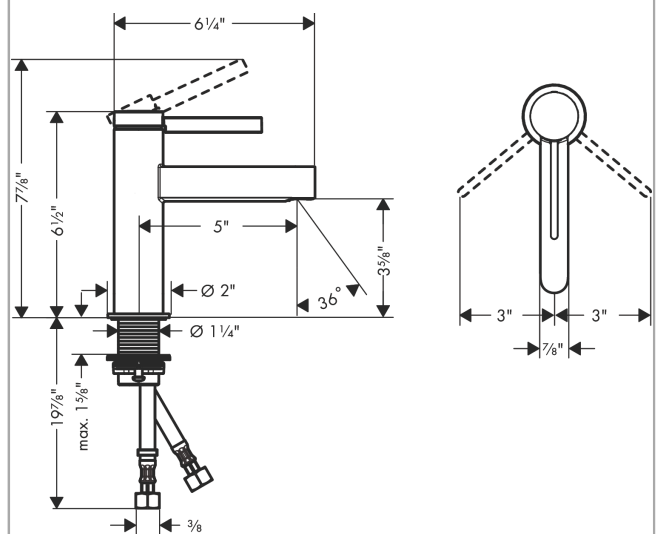

Finoris
Single-Hole Faucet 100 with Pop-Up Drain, 1.2 GPM
 Finishes : **matte white** Part no. : **76010701**

Description

Features

- Consists of: Single-handle faucet, Pop-up assembly
- Spray modes: Laminar spray
- Flow: 1.2 GPM (4.5 L/Min)
- Ceramic cartridge
- Includes pop-up drain
- Material waste set: Metal

Item details

List Price \$ 502.00

Technology

Design awards

Compliance

Product image

Scale drawing

Finoris
Single-Hole Faucet 100 with Pop-Up Drain, 1.2 GPM
 Finishes : **matte white** Part no. : **76010701**

Exploded drawing

Year of production: >12/21

Finoris
Single-Hole Faucet 100 with Pop-Up Drain, 1.2 GPM
 Finishes : **matte white** Part no. : **76010701**

Spare parts list

Year of production: >12/21

Pos.	Description	Part no.	Price	PU
1	handle	94266700	-	1
2	screw cover	93735700	-	1
3	hollow set screw M5x5	98446000	-	1
4	flange	93737700	-	1
5	nut	92926000	-	1
6	O-ring 30x1,5	98433000	-	1
7	O-ring 29x2	98391000	-	1
8	O-ring 25x1,5	98146000	-	1
9	cartridge, assy	93760000	-	1
10	seal	93383000	-	1
11	adapter for cartridge	98866000	-	1
12	spray former	93973000	-	1
13	special tool	98987000	-	1
14	escutcheon	94265700	-	1
15	flat seal	98749000	-	1
16	fixing set (Ø 32)	13961000	-	1
17	lever collar	97548000	-	1
18	pull rod	96657700	-	1
19	connection hose 23½" M8x0,75 3/8"	96556001	-	1
20	O-ring 6,6x1,6	93019000	-	1
a	lever arm 340mm (ball-Ø12mm)	96324000	-	1