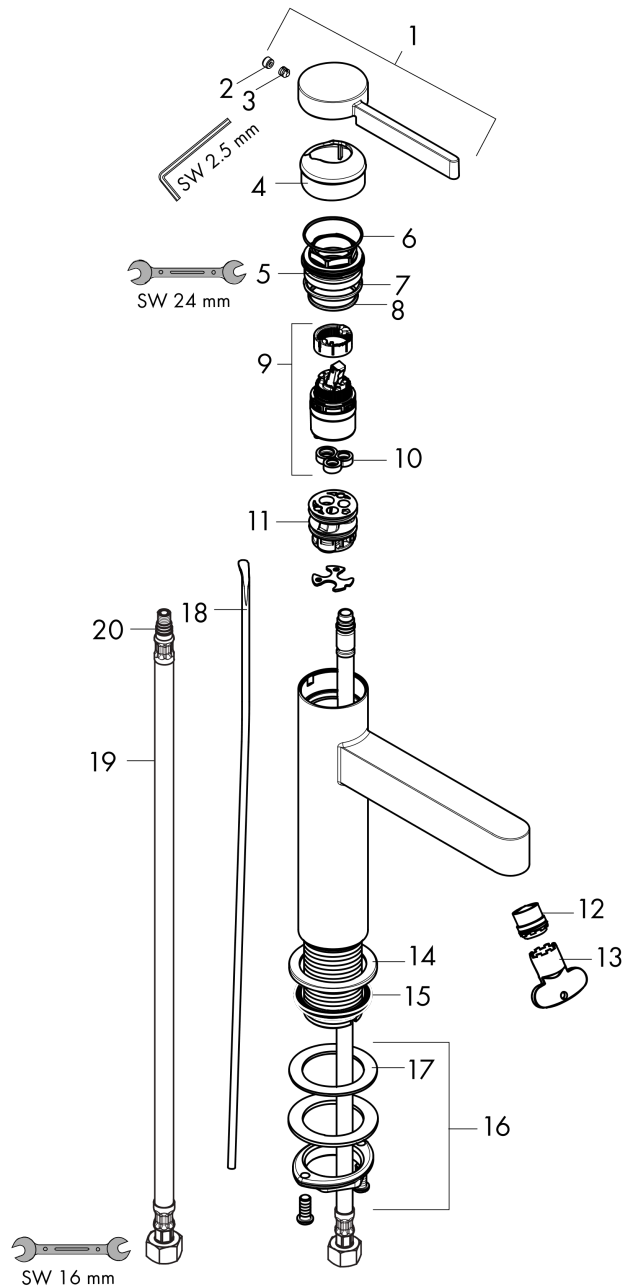

Finoris
Single-Hole Faucet 100 with Pop-Up Drain, 1.2 GPM
 Finishes : **matte white** Part no. : **76010701**

Description

Features

- Consists of: Single-handle faucet, Pop-up assembly
- Spray modes: Laminar spray
- Flow: 1.2 GPM (4.5 L/Min)
- Ceramic cartridge
- Includes pop-up drain
- Material waste set: Metal

Item details

List Price \$ 502.00

Technology

Design awards

Compliance

Product image

Scale drawing

Finoris
Single-Hole Faucet 100 with Pop-Up Drain, 1.2 GPM
 Finishes : **matte white** Part no. : **76010701**

Exploded drawing

Year of production: >12/21

Finoris
Single-Hole Faucet 100 with Pop-Up Drain, 1.2 GPM
 Finishes : **matte white** Part no. : **76010701**

Spare parts list

Year of production: >12/21

Pos.	Description	Part no.	Price	PU
1	handle	94266700	-	1
2	screw cover	93735700	-	1
3	hollow set screw M5x5	98446000	-	1
4	flange	93737700	-	1
5	nut	92926000	-	1
6	O-ring 30x1,5	98433000	-	1
7	O-ring 29x2	98391000	-	1
8	O-ring 25x1,5	98146000	-	1
9	cartridge, assy	93760000	-	1
10	seal	93383000	-	1
11	adapter for cartridge	98866000	-	1
12	spray former	93973000	-	1
13	special tool	98987000	-	1
14	escutcheon	94265700	-	1
15	flat seal	98749000	-	1
16	fixing set (Ø 32)	13961000	-	1
17	lever collar	97548000	-	1
18	pull rod	96657700	-	1
19	connection hose 23½" M8x0,75 3/8"	96556001	-	1
20	O-ring 6,6x1,6	93019000	-	1
a	lever arm 340mm (ball-Ø12mm)	96324000	-	1