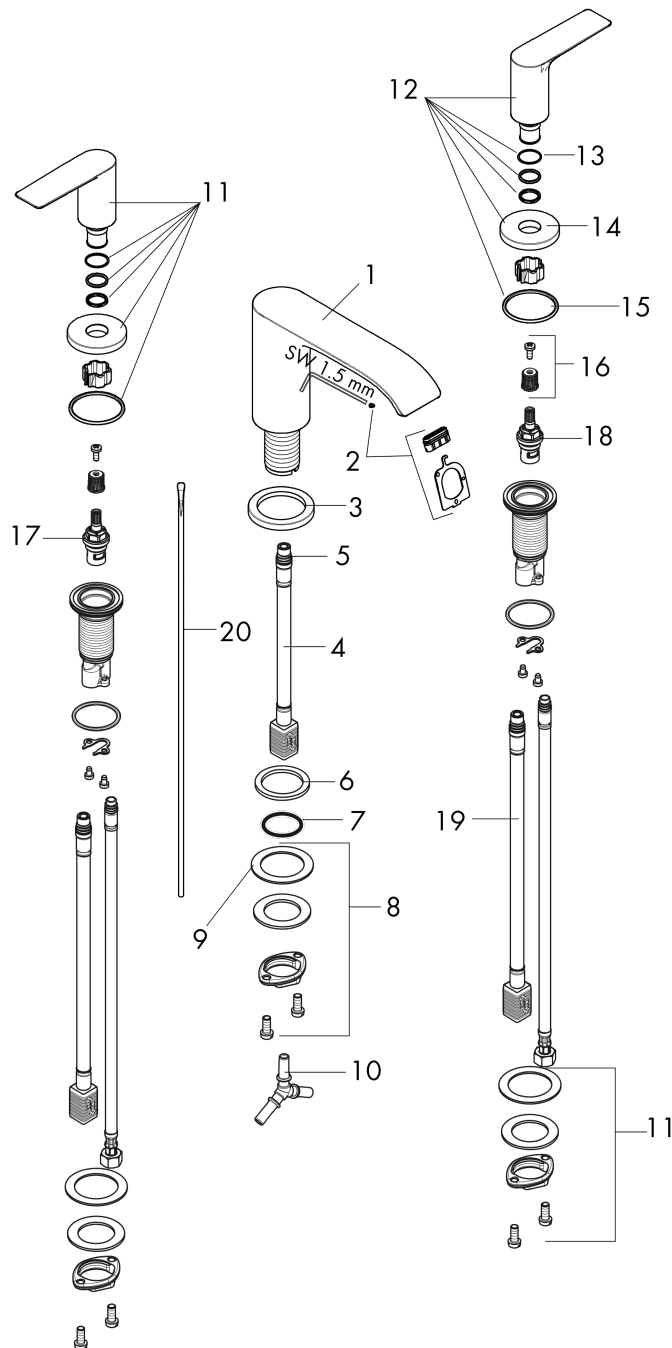

Vivenis

Widespread Faucet 90 with Pop-Up Drain, 1.2 GPM

Finishes : **brushed nickel** Part no. : **75033821**

Description

Features

- Consists of: Widespread faucet, Pop-up assembly
- Spray modes: WaterfallStream
- Flow: 1.2 GPM (4.5 L/Min)
- 90° ceramic valves
- Includes pop-up drain
- Material waste set: Metal

Item details

List Price \$ 766.00

Technology

Design awards

Compliance

Product image

Scale drawing

Vivenis
Widespread Faucet 90 with Pop-Up Drain, 1.2 GPM
 Finishes : **brushed nickel** Part no. : **75033821**

Exploded drawing

Year of production: >11/21

Vivenis**Widespread Faucet 90 with Pop-Up Drain, 1.2 GPM**Finishes : **brushed nickel** Part no. : **75033821****Spare parts list**

Year of production: >11/21

Pos.	Description	Part no.	Price	PU
1	spout cpl.	94308820	-	1
2	spray former	94275001	-	1
3	escutcheon for spout	94309820	-	1
4	null	92913000	-	1
5	O-ring 8x1,75	97827000	-	1
6	flat seal	98749000	-	1
7	O-ring 26x4	92191000	-	1
8	null	92909000	-	1
9	lever collar	97548000	-	1
10	hose connection angel	92905000	-	1
11	handle for hot water	94306820	-	1
12	handle for cold water	94307820	-	1
13	O-Ring 14x1,5	98201000	-	1
14	escutcheon for handle	92956820	-	1
15	null	92907000	-	1
16	handle fixing set	98932000	-	1
17	shut off unit right closing	98817000	-	1
18	shut off unit left closing	95366000	-	1
19	null	92914000	-	1
a	pop up waste	88509820	-	1