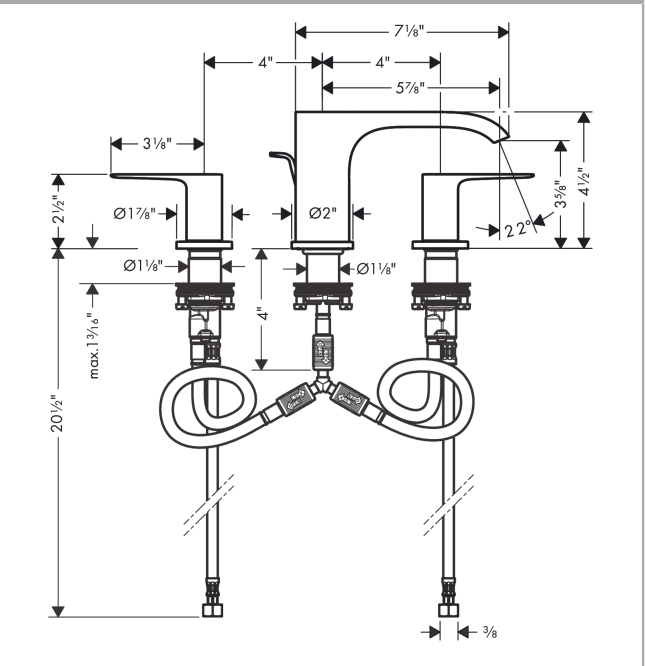

Vivenis

Widespread Faucet 90 with Pop-Up Drain, 1.2 GPM

Finishes : **brushed nickel** Part no. : **75033821**

Description

Features

- Consists of: Widespread faucet, Pop-up assembly
- Spray modes: WaterfallStream
- Flow: 1.2 GPM (4.5 L/Min)
- 90° ceramic valves
- Includes pop-up drain
- Material waste set: Metal

Item details

List Price \$ 766.00

Technology

Design awards

Compliance

Product image

Scale drawing

Vivenis
Widespread Faucet 90 with Pop-Up Drain, 1.2 GPM
 Finishes : **brushed nickel** Part no. : **75033821**

Exploded drawing

Year of production: >11/21

Vivenis**Widespread Faucet 90 with Pop-Up Drain, 1.2 GPM**Finishes : **brushed nickel** Part no. : **75033821****Spare parts list**

Year of production: >11/21

Pos.	Description	Part no.	Price	PU
1	spout cpl.	94308820	-	1
2	spray former	94275001	-	1
3	escutcheon for spout	94309820	-	1
4	null	92913000	-	1
5	O-ring 8x1,75	97827000	-	1
6	flat seal	98749000	-	1
7	O-ring 26x4	92191000	-	1
8	null	92909000	-	1
9	lever collar	97548000	-	1
10	hose connection angel	92905000	-	1
11	handle for hot water	94306820	-	1
12	handle for cold water	94307820	-	1
13	O-Ring 14x1,5	98201000	-	1
14	escutcheon for handle	92956820	-	1
15	null	92907000	-	1
16	handle fixing set	98932000	-	1
17	shut off unit right closing	98817000	-	1
18	shut off unit left closing	95366000	-	1
19	null	92914000	-	1
a	pop up waste	88509820	-	1