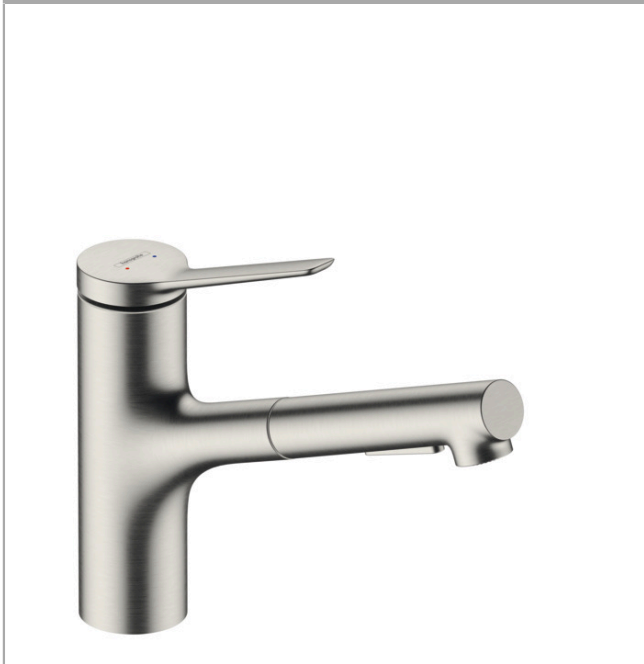

Zesis M33
Kitchen Faucet, 2-Spray Pull-Out, 1.75GPM
 Finishes : **steel optic** Part no. : **74800801**

Description

Features

- Swivel range 150°
- Aerated spray, needle spray
- Toggle spray diverter
- deck mounted
- Flow: 1.75 GPM (6.6 L/Min)
- Ceramic cartridge
- 3/8" connections
- Integrated double backflow prevention
- extension length up to 30" (50cm)
- Single lever kitchen mixer, connection hoses, Fastening set, Assembly instructions

Item details

List Price \$ 502.00

Technology

Design awards

Compliance

Product image

Scale drawing

Zesis M33
Kitchen Faucet, 2-Spray Pull-Out, 1.75GPM
 Finishes : **steel optic** Part no. : **74800801**

Exploded drawing

Year of production: >10/21

Zesis M33

Kitchen Faucet, 2-Spray Pull-Out, 1.75GPM

Finishes : **steel optic** Part no. : **74800801**

Spare parts list

Year of production: >10/21

Pos.	Description	Part no.	Price	PU
1	handle	94390800	-	1
2	screw cover	93735610	-	1
3	hollow set screw M5x5	98446000	-	1
4	flange	94388800	-	1
5	nut	94389000	-	1
6	O-ring 41x2	98212000	-	1
7	cartridge, assy	93895000	-	1
8	seal	95008000	-	1
9	filter	97735000	-	1
10	O-ring 18x1,5	98231000	-	1
12	aerator cpl.	94472001	-	1
13	service tool	95910000	-	1
14	adapter for cartridge	95911000	-	1
15	O-Ring 30x2	98186000	-	1
16	O-ring 37x2	92115000	-	1
17	O-Ring 36x2,5	98190000	-	1
18	support	97523000	-	1
19	fixing set (Ø 34)	95049000	-	1
20	lever collar	97548000	-	1
21	weight	92500000	-	1
22	hose 1,25 m	95506000	-	1
23	connection hose 600 mm	92264000	-	1
25	connection hose 35½" M8x0,75 3/8"	94267001	-	1