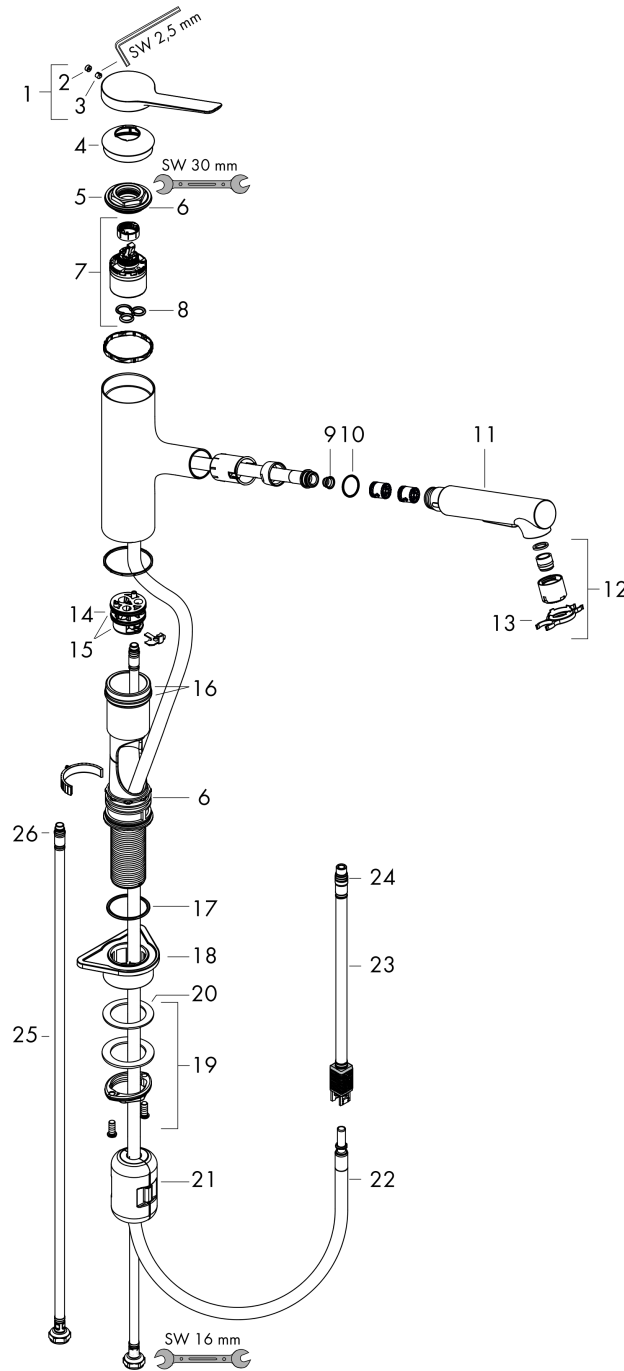

Zesis M33
Kitchen Faucet, 2-Spray Pull-Out, 1.75GPM
 Finishes : **steel optic** Part no. : **74800801**

Description

Features

- Swivel range 150°
- Aerated spray, needle spray
- Toggle spray diverter
- deck mounted
- Flow: 1.75 GPM (6.6 L/Min)
- Ceramic cartridge
- 3/8" connections
- Integrated double backflow prevention
- extension length up to 30" (50cm)
- Single lever kitchen mixer, connection hoses, Fastening set, Assembly instructions

Item details

List Price \$ 502.00

Technology

Design awards

Compliance

Product image

Scale drawing

Zesis M33
Kitchen Faucet, 2-Spray Pull-Out, 1.75GPM
 Finishes : **steel optic** Part no. : **74800801**

Exploded drawing

Year of production: >10/21

Zesis M33

Kitchen Faucet, 2-Spray Pull-Out, 1.75GPM

Finishes : **steel optic** Part no. : **74800801**

Spare parts list

Year of production: >10/21

Pos.	Description	Part no.	Price	PU
1	handle	94390800	-	1
2	screw cover	93735610	-	1
3	hollow set screw M5x5	98446000	-	1
4	flange	94388800	-	1
5	nut	94389000	-	1
6	O-ring 41x2	98212000	-	1
7	cartridge, assy	93895000	-	1
8	seal	95008000	-	1
9	filter	97735000	-	1
10	O-ring 18x1,5	98231000	-	1
12	aerator cpl.	94472001	-	1
13	service tool	95910000	-	1
14	adapter for cartridge	95911000	-	1
15	O-Ring 30x2	98186000	-	1
16	O-ring 37x2	92115000	-	1
17	O-Ring 36x2,5	98190000	-	1
18	support	97523000	-	1
19	fixing set (Ø 34)	95049000	-	1
20	lever collar	97548000	-	1
21	weight	92500000	-	1
22	hose 1,25 m	95506000	-	1
23	connection hose 600 mm	92264000	-	1
25	connection hose 35½" M8x0,75 3/8"	94267001	-	1