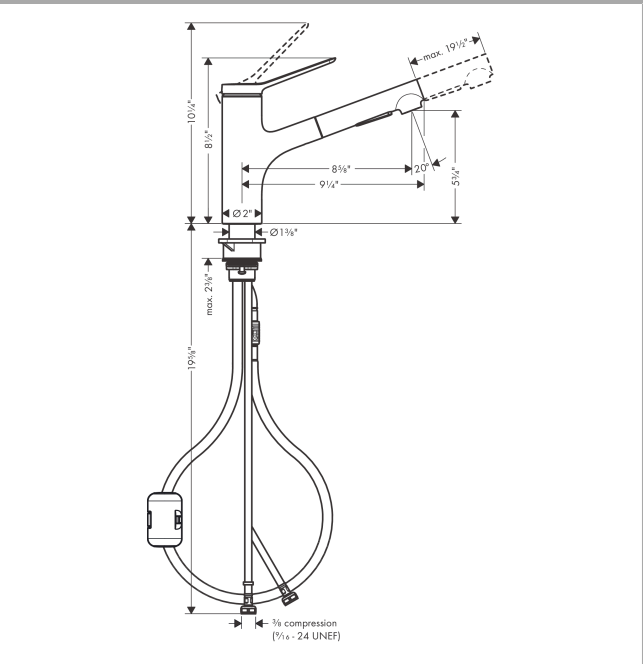

Zesis M33
Kitchen Faucet, 2-Spray Pull-Out, 1.75GPM
 Finishes : **steel optic** Part no. : **74800801**

Description

Features

- Swivel range 150°
- Aerated spray, needle spray
- Toggle spray diverter
- deck mounted
- Flow: 1.75 GPM (6.6 L/Min)
- Ceramic cartridge
- 3/8" connections
- Integrated double backflow prevention
- extension length up to 30" (50cm)
- Single lever kitchen mixer, connection hoses, Fastening set, Assembly instructions

Item details

List Price \$ 502.00

Technology

Design awards

Compliance

Product image

Scale drawing

Zesis M33
Kitchen Faucet, 2-Spray Pull-Out, 1.75GPM
 Finishes : **steel optic** Part no. : **74800801**

Exploded drawing

Year of production: >10/21

Zesis M33

Kitchen Faucet, 2-Spray Pull-Out, 1.75GPM

Finishes : **steel optic** Part no. : **74800801**

Spare parts list

Year of production: >10/21

Pos.	Description	Part no.	Price	PU
1	handle	94390800	-	1
2	screw cover	93735610	-	1
3	hollow set screw M5x5	98446000	-	1
4	flange	94388800	-	1
5	nut	94389000	-	1
6	O-ring 41x2	98212000	-	1
7	cartridge, assy	93895000	-	1
8	seal	95008000	-	1
9	filter	97735000	-	1
10	O-ring 18x1,5	98231000	-	1
12	aerator cpl.	94472001	-	1
13	service tool	95910000	-	1
14	adapter for cartridge	95911000	-	1
15	O-Ring 30x2	98186000	-	1
16	O-ring 37x2	92115000	-	1
17	O-Ring 36x2,5	98190000	-	1
18	support	97523000	-	1
19	fixing set (Ø 34)	95049000	-	1
20	lever collar	97548000	-	1
21	weight	92500000	-	1
22	hose 1,25 m	95506000	-	1
23	connection hose 600 mm	92264000	-	1
25	connection hose 35½" M8x0,75 3/8"	94267001	-	1