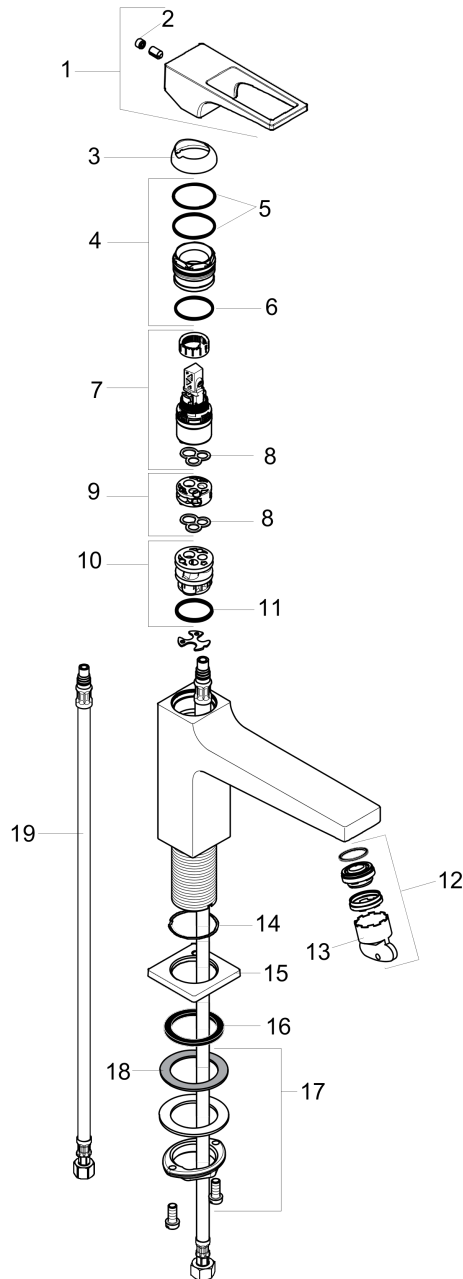

**Metropol**  
**Single-Hole Faucet 100 with Loop Handle, 1.2 GPM**  
 Finishes : **brushed nickel** Part no. : **74505821**

**Description**

**Features**

- Aerated spray
- Flow: 1.2 GPM (4.5 L/Min)
- Ceramic cartridge

**Item details**

List Price \$ 438.00

**Technology**

**Compliance**

**Product image**

**Scale drawing**

**Metropol**  
**Single-Hole Faucet 100 with Loop Handle, 1.2 GPM**  
Finishes : **brushed nickel** Part no. : **74505821**

Exploded drawing

Year of production: >10/17

**Metropol**  
**Single-Hole Faucet 100 with Loop Handle, 1.2 GPM**  
 Finishes : **brushed nickel** Part no. : **74505821**

## Spare parts list

Year of production: >10/17

Pos.	Description	Part no.	Price	PU
1	handle	93009820	-	1
2	screw cover	95704000	-	1
3	flange	92625820	-	1
4	nut	92689000	-	1
5	O-ring 27x1,5	92527000	-	1
6	O-ring 25x1,5	98146000	-	1
7	cartridge, assy	95973001	-	1
8	seal	98865000	-	1
9	adapter for cartridge	92628000	-	1
10	adapter for cartridge	98866000	-	1
11	O-ring 23x2	98398000	-	1
12	aerator M22x1	93098000	-	1
13	service tool	95661000	-	1
14	O-ring 32x1,5	92936000	-	1
15	escutcheon	93048820	-	1
16	flat seal	98749000	-	1
17	fixing set (Ø 32)	13961000	-	1
18	lever collar	97548000	-	1
19	connection hose 23½" M8x0,75 3/8"	98600001	-	1