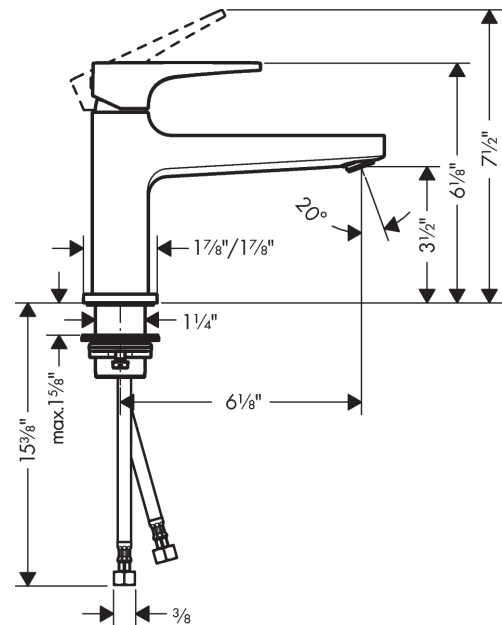

**Metropol**  
**Single-Hole Faucet 100 with Loop Handle, 1.2 GPM**  
 Finishes : **brushed nickel** Part no. : **74505821**

**Description**

**Features**

- Aerated spray
- Flow: 1.2 GPM (4.5 L/Min)
- Ceramic cartridge

**Item details**

List Price \$ 438.00

**Technology**

**Compliance**

**Product image**

**Scale drawing**

**Metropol**  
**Single-Hole Faucet 100 with Loop Handle, 1.2 GPM**  
Finishes : **brushed nickel** Part no. : **74505821**

Exploded drawing

Year of production: >10/17

**Metropol**  
**Single-Hole Faucet 100 with Loop Handle, 1.2 GPM**  
 Finishes : **brushed nickel** Part no. : **74505821**

## Spare parts list

Year of production: >10/17

Pos.	Description	Part no.	Price	PU
1	handle	93009820	-	1
2	screw cover	95704000	-	1
3	flange	92625820	-	1
4	nut	92689000	-	1
5	O-ring 27x1,5	92527000	-	1
6	O-ring 25x1,5	98146000	-	1
7	cartridge, assy	95973001	-	1
8	seal	98865000	-	1
9	adapter for cartridge	92628000	-	1
10	adapter for cartridge	98866000	-	1
11	O-ring 23x2	98398000	-	1
12	aerator M22x1	93098000	-	1
13	service tool	95661000	-	1
14	O-ring 32x1,5	92936000	-	1
15	escutcheon	93048820	-	1
16	flat seal	98749000	-	1
17	fixing set (Ø 32)	13961000	-	1
18	lever collar	97548000	-	1
19	connection hose 23½" M8x0,75 3/8"	98600001	-	1