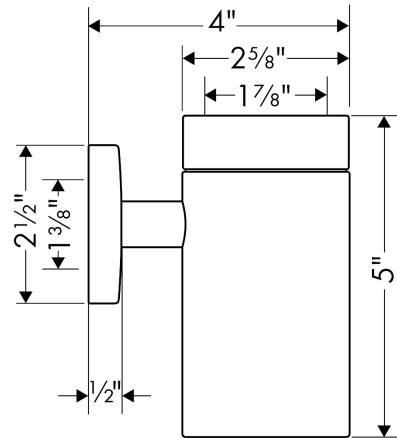

**Logis
Tumbler**

Finishes : **brushed nickel** Part no. : **40518820**

Description

Features

- Brass, Crystal glass
- Wall-mounted
- Metal holder

Item details

List Price \$ 152.00

Product image

Scale drawing

**Logis
Tumbler**

Finishes : **brushed nickel** Part no. : **40518820**

Exploded drawing

Year of production: >11/08

**Logis
Tumbler**

Finishes : **brushed nickel** Part no. : **40518820**

Spare parts list

Year of production: >11/08

Pos.	Description	Part no.	Price	PU
1	escutcheon	98538820	-	1
2	support element	98539000	-	1
3	hollow set screw M4x4	98540000	-	1
4	mounting set	96179000	-	1
5	tumbler on its own	98546000	-	1