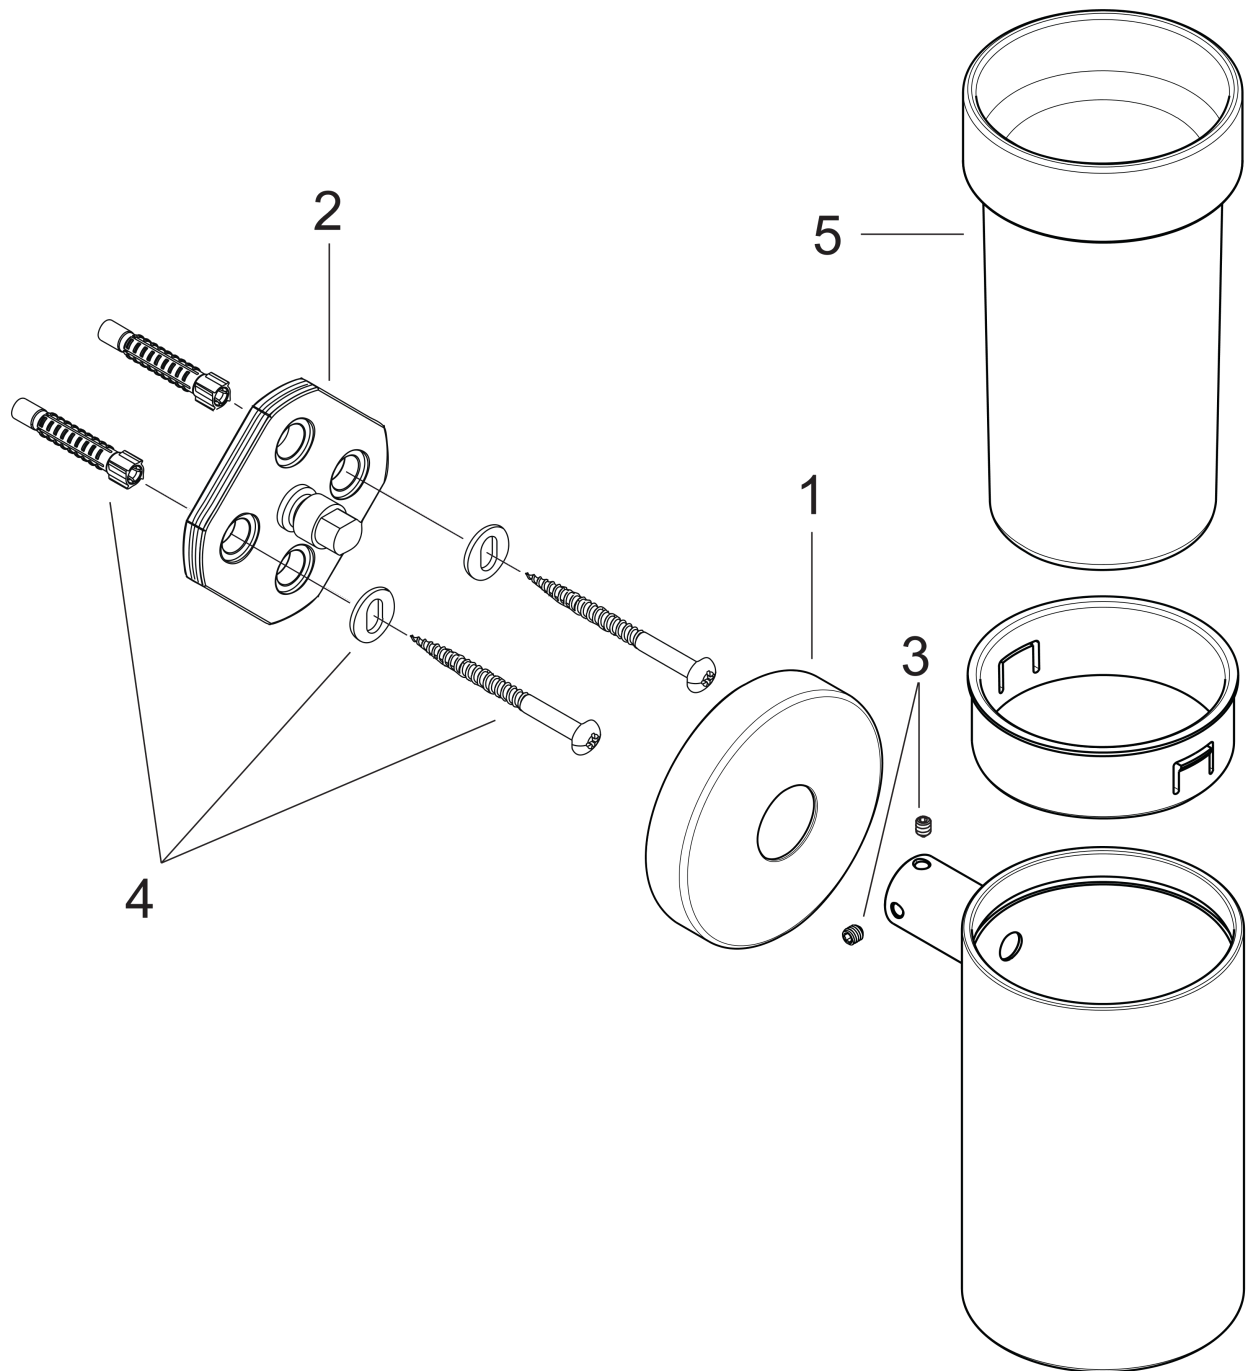

**Logis
Tumbler**

Finishes : **brushed nickel** Part no. : **40518820**

Description

Features

- Brass, Crystal glass
- Wall-mounted
- Metal holder

Item details

List Price \$ 152.00

Product image

Scale drawing

**Logis
Tumbler**

Finishes : **brushed nickel** Part no. : **40518820**

Exploded drawing

Year of production: >11/08

**Logis
Tumbler**

Finishes : **brushed nickel** Part no. : **40518820**

Spare parts list

Year of production: >11/08

Pos.	Description	Part no.	Price	PU
1	escutcheon	98538820	-	1
2	support element	98539000	-	1
3	hollow set screw M4x4	98540000	-	1
4	mounting set	96179000	-	1
5	tumbler on its own	98546000	-	1