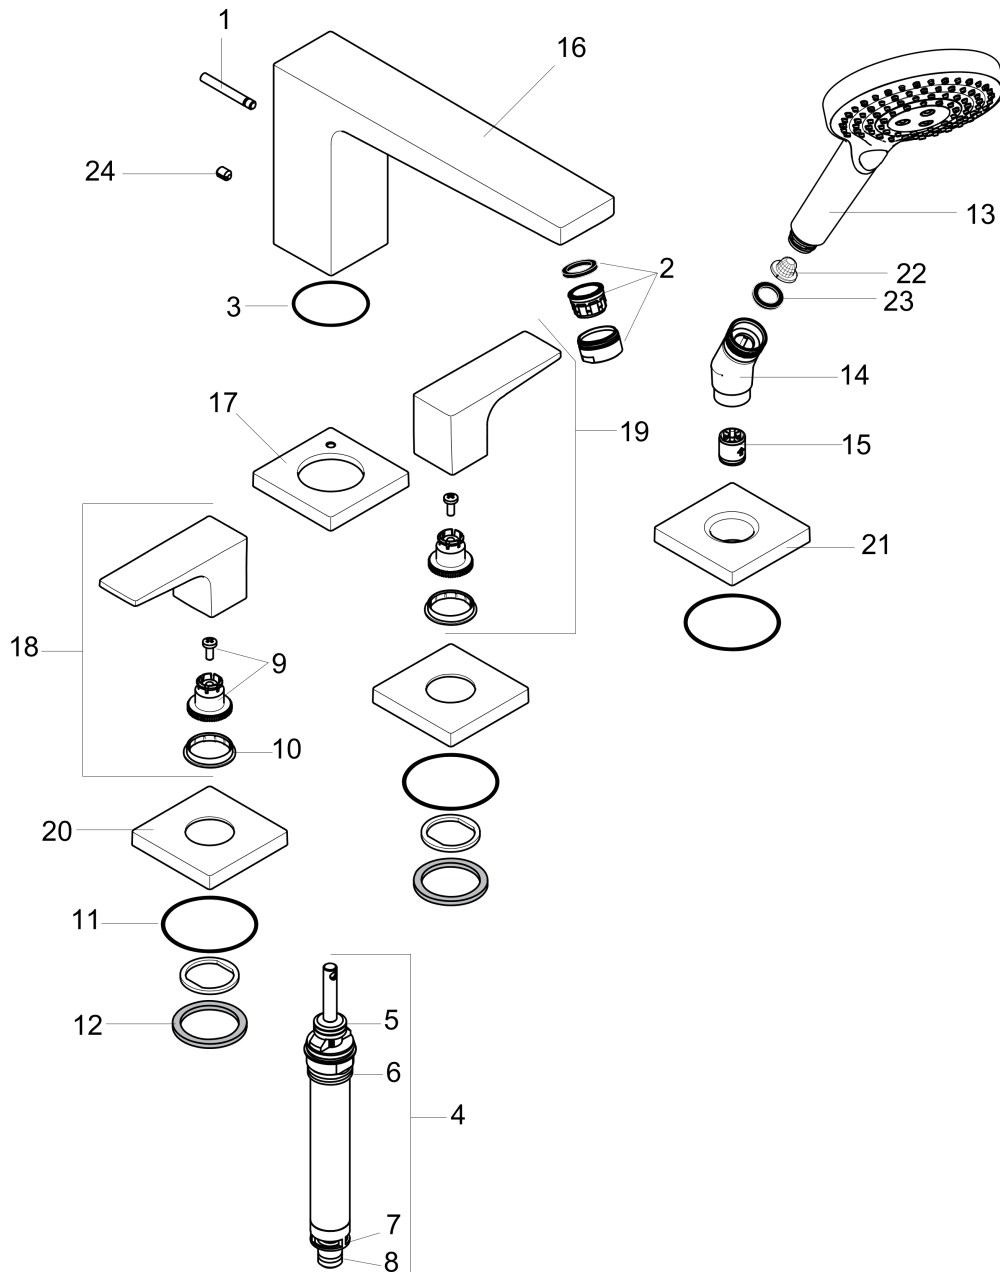

**Metropol**  
**4-Hole Roman Tub Set Trim with Lever Handles and 1.75 GPM Handshower**  
 Finishes : **brushed nickel** Part no. : **32557821**

**Description**

**Features**

- consists of: 4-Hole Roman tub filler trim, Handshower, Handshower holder
- 90° ceramic valves
- Integrated double backflow prevention

**Item details**

List Price \$ 1,066.00

**Technology**

**Compliance**

**Product image**

**Scale drawing**

**Metropol**

**4-Hole Roman Tub Set Trim with Lever Handles and 1.75 GPM Handshower**

Finishes : **brushed nickel** Part no. : **32557821**

**Exploded drawing**

Year of production: >01/19

### 4-Hole Roman Tub Set Trim with Lever Handles and 1.75 GPM Handshower

Finishes : **brushed nickel** Part no. : **32557821**