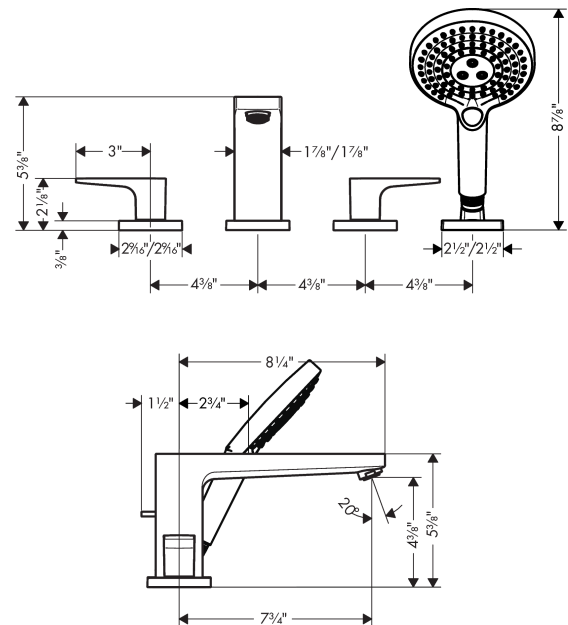

**Metropol**  
**4-Hole Roman Tub Set Trim with Lever Handles and 1.75 GPM Handshower**  
 Finishes : **brushed nickel** Part no. : **32557821**

**Description**

**Features**

- consists of: 4-Hole Roman tub filler trim, Handshower, Handshower holder
- 90° ceramic valves
- Integrated double backflow prevention

**Item details**

List Price \$ 1,066.00

**Technology**

**Compliance**

**Product image**

**Scale drawing**

**Metropol**

**4-Hole Roman Tub Set Trim with Lever Handles and 1.75 GPM Handshower**

Finishes : **brushed nickel** Part no. : **32557821**

**Exploded drawing**

Year of production: >01/19

### 4-Hole Roman Tub Set Trim with Lever Handles and 1.75 GPM Handshower

Finishes : **brushed nickel** Part no. : **32557821**