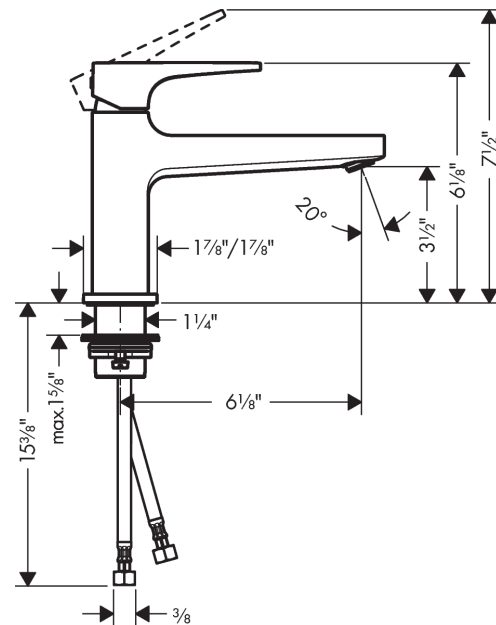

Metropol
Single-Hole Faucet 100 with Lever Handle, 1.2 GPM
 Finishes : **brushed nickel** Part no. : **32505821**

Description

Features

- Aerated spray
- Flow: 1.2 GPM (4.5 L/Min)
- Ceramic cartridge

Item details

List Price \$ 428.00

Technology

Compliance

Product image

Scale drawing

Metropol
Single-Hole Faucet 100 with Lever Handle, 1.2 GPM
 Finishes : **brushed nickel** Part no. : **32505821**

Exploded drawing

Year of production: >10/17

Metropol
Single-Hole Faucet 100 with Lever Handle, 1.2 GPM
 Finishes : **brushed nickel** Part no. : **32505821**

Spare parts list

Year of production: >10/17

Pos.	Description	Part no.	Price	PU
1	handle	92995820	-	1
2	screw cover	95704000	-	1
3	flange	92625820	-	1
4	nut	92689000	-	1
5	O-ring 27x1,5	92527000	-	1
6	O-ring 25x1,5	98146000	-	1
7	cartridge, assy	95973001	-	1
8	seal	98865000	-	1
9	adapter for cartridge	92628000	-	1
10	O-ring 23x2	98398000	-	1
11	aerator M22x1	93098000	-	1
12	service tool	95661000	-	1
13	O-ring 32x1,5	92936000	-	1
14	escutcheon	93048820	-	1
15	flat seal	98749000	-	1
16	fixing set (Ø 32)	13961000	-	1
17	lever collar	97548000	-	1
18	connection hose 23½" M8x0,75 3/8"	98600001	-	1
a	adapter for cartridge	98866000	-	1
b	O-ring 7x1,5	98422000	-	1