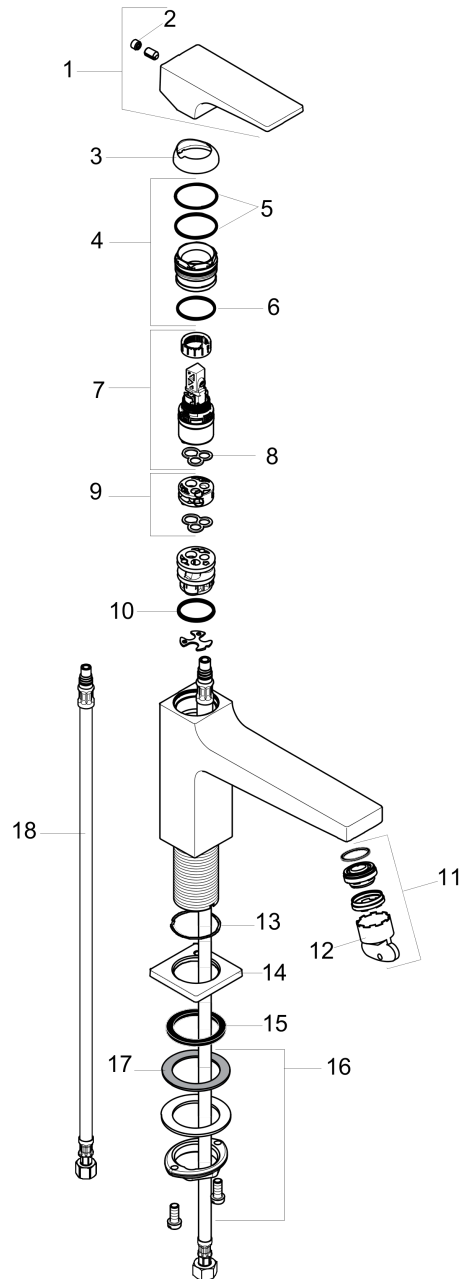

Metropol
Single-Hole Faucet 100 with Lever Handle, 1.2 GPM
 Finishes : **brushed nickel** Part no. : **32505821**

Description

Features

- Aerated spray
- Flow: 1.2 GPM (4.5 L/Min)
- Ceramic cartridge

Item details

List Price \$ 428.00

Technology

Compliance

Product image

Scale drawing

Metropol
Single-Hole Faucet 100 with Lever Handle, 1.2 GPM
 Finishes : **brushed nickel** Part no. : **32505821**

Exploded drawing

Year of production: >10/17

Metropol
Single-Hole Faucet 100 with Lever Handle, 1.2 GPM
 Finishes : **brushed nickel** Part no. : **32505821**

Spare parts list

Year of production: >10/17

Pos.	Description	Part no.	Price	PU
1	handle	92995820	-	1
2	screw cover	95704000	-	1
3	flange	92625820	-	1
4	nut	92689000	-	1
5	O-ring 27x1,5	92527000	-	1
6	O-ring 25x1,5	98146000	-	1
7	cartridge, assy	95973001	-	1
8	seal	98865000	-	1
9	adapter for cartridge	92628000	-	1
10	O-ring 23x2	98398000	-	1
11	aerator M22x1	93098000	-	1
12	service tool	95661000	-	1
13	O-ring 32x1,5	92936000	-	1
14	escutcheon	93048820	-	1
15	flat seal	98749000	-	1
16	fixing set (Ø 32)	13961000	-	1
17	lever collar	97548000	-	1
18	connection hose 23½" M8x0,75 3/8"	98600001	-	1
a	adapter for cartridge	98866000	-	1
b	O-ring 7x1,5	98422000	-	1