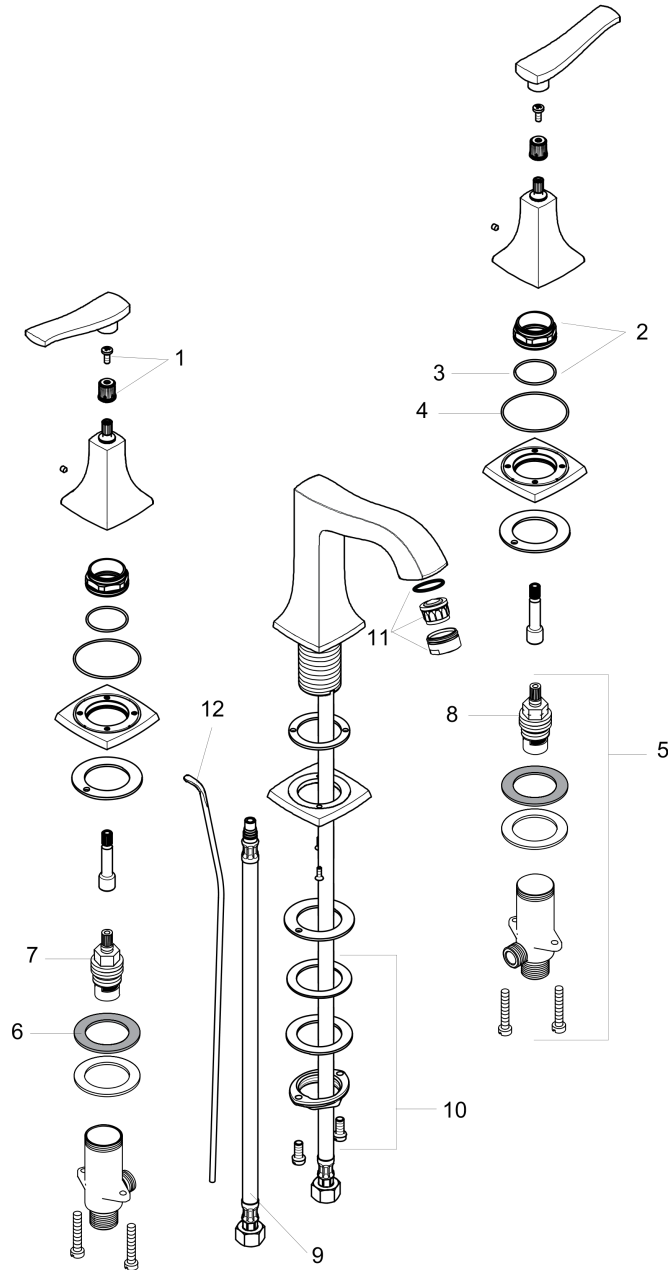

Metropol Classic
Widespread Faucet 160 with Lever Handles and Pop-Up Drain, 1.2 GPM
 Finishes : brushed nickel Part no. : 31331821

Exploded drawing

Year of production: >01/18

Metropol Classic
Widespread Faucet 160 with Lever Handles and Pop-Up Drain, 1.2 GPM
 Finishes : **brushed nickel** Part no. : **31331821**

Spare parts list

Year of production: >01/18

Pos.	Description	Part no.	Price	PU
1	handle fixing set	98932000	-	1
2	nut	92825000	-	1
3	O-ring 29x1,5	92738000	-	1
4	O-ring 48x1,5	92159000	-	1
5	stop valve cpl.	97357001	-	1
6	lever collar	97548000	-	1
7	shut off unit right closing	94009000	-	1
8	shut off unit left closing	94008000	-	1
9	connection hose 18½" M8x0,75 3/8"	96321001	-	1
10	fixing set (Ø 32)	13961000	-	1
11	aerator M24x1 (4,5 l/min)	92877820	-	1
12	pull rod	96657820	-	1
a	pop up waste	88509820	-	1
b	spout cpl.	92820820	-	1