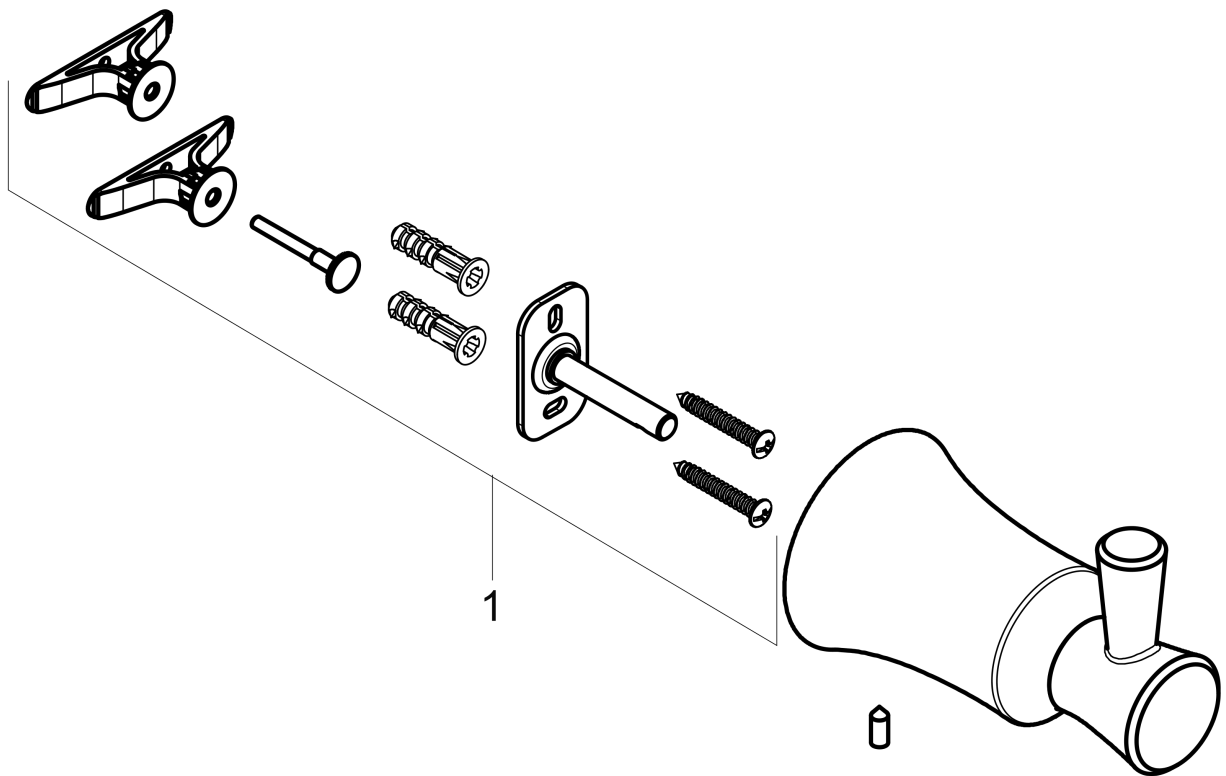

**Joleena
Hook**

Finishes : **brushed nickel** Part no. : **04788820**

Description

Features

- Metal holder
- Wall-mounted

Item details

List Price \$ 33.00

Product image

Scale drawing

Joleena
Hook

Finishes : **brushed nickel** Part no. : **04788820**

Exploded drawing

Year of production: >09/19

Joleena

Hook

Finishes : **brushed nickel** Part no. : **04788820**