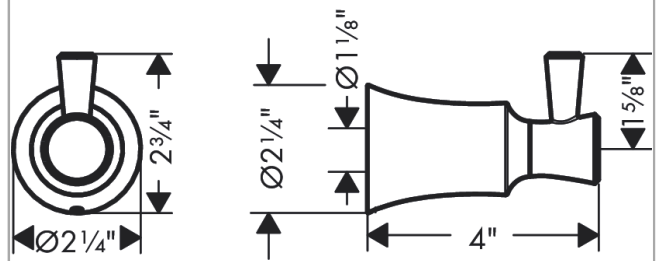

**Joleena
Hook**

Finishes : **brushed nickel** Part no. : **04788820**

Description

Features

- Metal holder
- Wall-mounted

Item details

List Price \$ 33.00

Product image

Scale drawing

Joleena
Hook

Finishes : **brushed nickel** Part no. : **04788820**

Exploded drawing

Year of production: >09/19

Joleena

Hook

Finishes : **brushed nickel** Part no. : **04788820**