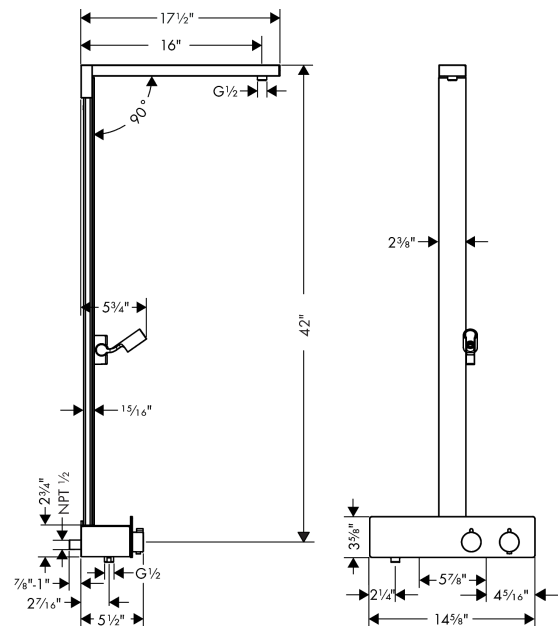

Raindance E
Showerpipe without Shower Components
 Finishes : **chrome** Part no. : **04732000**

Description

Features

- consists of: Thermostatic shower mixer, Slider
- Outlets may not be operated simultaneously
- Anti-scald 100° safety stop
- Integrated volume control/diverter for 2 functions
- Exposed installation
- Thermostatic cartridge
- Showerhead, handshower, and hose must be ordered separately

Item details

List Price \$ 899.00

Compliance

Product image

Scale drawing

Raindance E
Showerpipe without Shower Components
 Finishes : **chrome** Part no. : **04732000**

Exploded drawing

Year of production: >03/18

Raindance E
Showerpipe without Shower Components
 Finishes : **chrome** Part no. : **04732000**

Spare parts list

Year of production: >03/18

Pos.	Description	Part no.	Price	PU
1	handle fixing set	93228000	-	1
2	safety set	93229000	-	1
3	nut	98913000	-	1
4	thermostat cartridge	98282001	-	1
5	shut off unit with selector	98283000	-	1
6	hollow set screw M6x16 including o-ring 29x3	98372000	-	1
7	O-ring 14x2	98129000	-	1
8	connecting thread	95392000	-	1
9	O-ring 76x2,5	98431000	-	1
10	mounting kit	98744000	-	1
11	set of S-unions	95772001	-	1
12	noise reduction	96429000	-	1
13	O-ring 29x3	98371000	-	1
14	O-ring 9x1,5	98117000	-	1
15	O-ring 6x2	98458000	-	1
16	mounting set	96179000	-	1
17	O-ring 10x1,5	98123000	-	1
18	tile-matching-disk	93146000	-	1
19	cover	93225000	-	1
20	support, assy	93100000	-	1
21	shower arm	93221000	-	1
22	screw	93431000	-	1