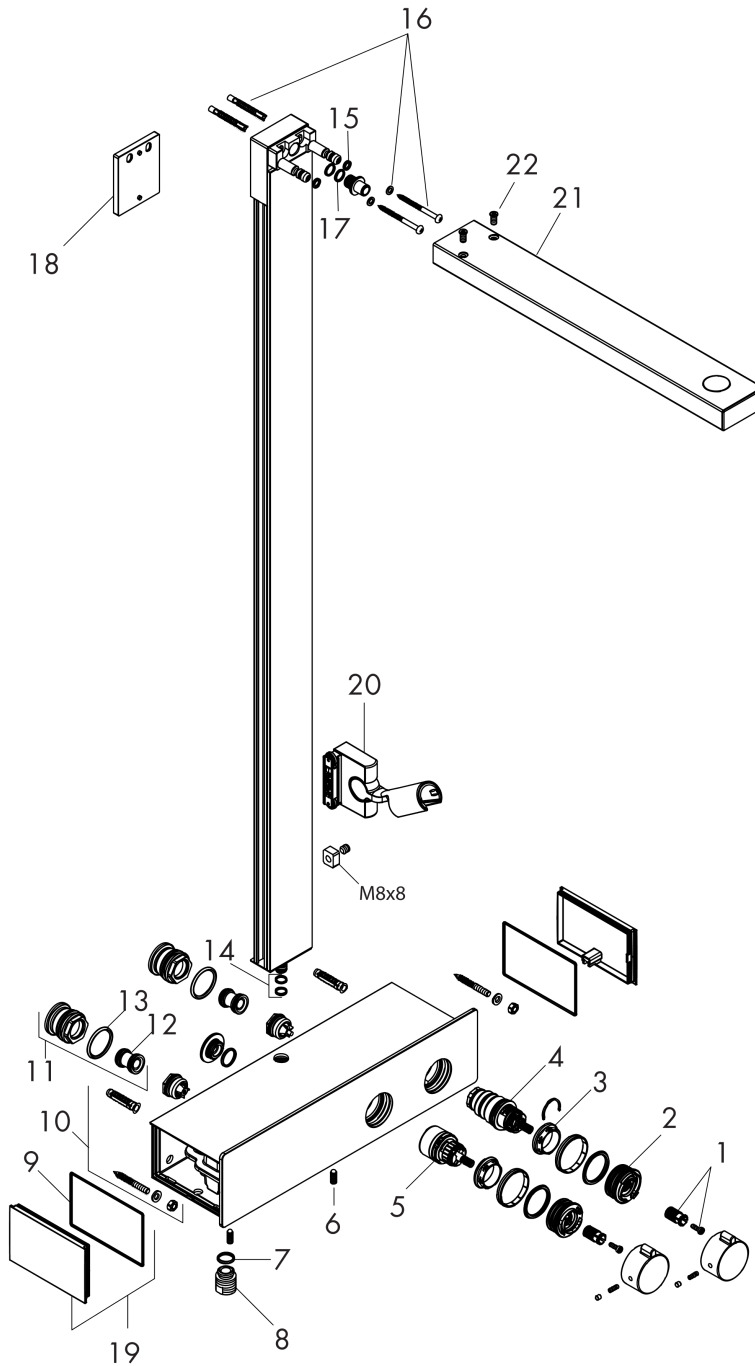

Raindance E
Showerpipe without Shower Components
 Finishes : **chrome** Part no. : **04732000**

Description

Features

- consists of: Thermostatic shower mixer, Slider
- Outlets may not be operated simultaneously
- Anti-scald 100° safety stop
- Integrated volume control/diverter for 2 functions
- Exposed installation
- Thermostatic cartridge
- Showerhead, handshower, and hose must be ordered separately

Item details

List Price \$ 899.00

Compliance

Product image

Scale drawing

Raindance E
Showerpipe without Shower Components
 Finishes : **chrome** Part no. : **04732000**

Exploded drawing

Year of production: >03/18

Raindance E
Showerpipe without Shower Components
 Finishes : **chrome** Part no. : **04732000**

Spare parts list

Year of production: >03/18

Pos.	Description	Part no.	Price	PU
1	handle fixing set	93228000	-	1
2	safety set	93229000	-	1
3	nut	98913000	-	1
4	thermostat cartridge	98282001	-	1
5	shut off unit with selector	98283000	-	1
6	hollow set screw M6x16 including o-ring 29x3	98372000	-	1
7	O-ring 14x2	98129000	-	1
8	connecting thread	95392000	-	1
9	O-ring 76x2,5	98431000	-	1
10	mounting kit	98744000	-	1
11	set of S-unions	95772001	-	1
12	noise reduction	96429000	-	1
13	O-ring 29x3	98371000	-	1
14	O-ring 9x1,5	98117000	-	1
15	O-ring 6x2	98458000	-	1
16	mounting set	96179000	-	1
17	O-ring 10x1,5	98123000	-	1
18	tile-matching-disk	93146000	-	1
19	cover	93225000	-	1
20	support, assy	93100000	-	1
21	shower arm	93221000	-	1
22	screw	93431000	-	1