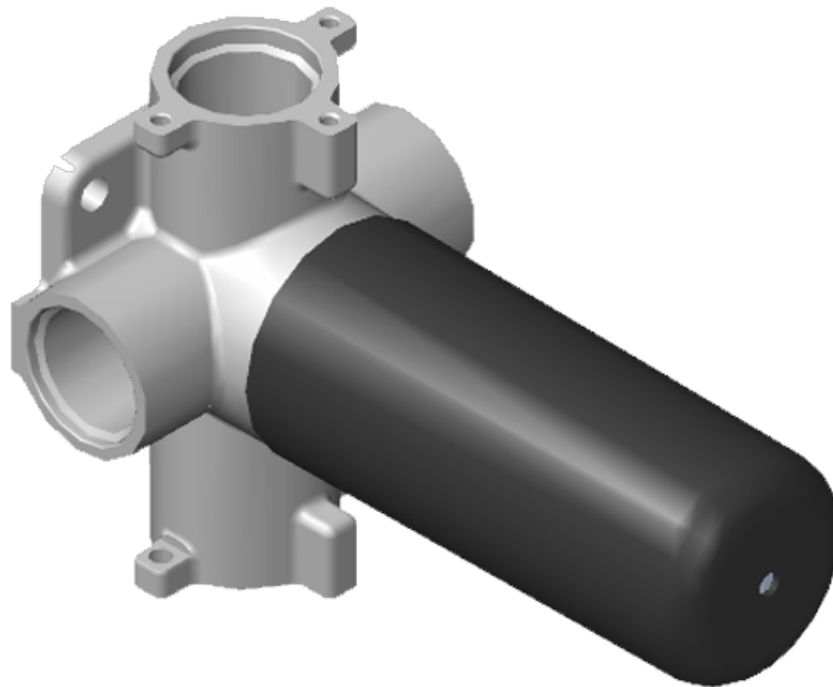

# G-8034-LM48E1-T Series

SHOWER  
M-Series 3-Way Diverter Valve  
Trim with Handle  
**G-8039-LM48E1-T**

**Information**

- Single metal handle and decorative trim plate
- Use with G-8053 3-Way Diverter Control Valve WITH Off Function
- ADA

# G-8039-LM48E1-T Series

SHOWER  
 Three-Way Diverter Control Valve  
 WITH Off Function (No Pass-  
 Through)  
**G-8053**

**Information**

- ~11.4 gpm @ 60 psi
- 3/4" universal inlets/outlets with female threads
- Operates one function at a time
- Stacking inlet feature
- Supplied with protective plastic cover
- CALGreen compliant depending on functions