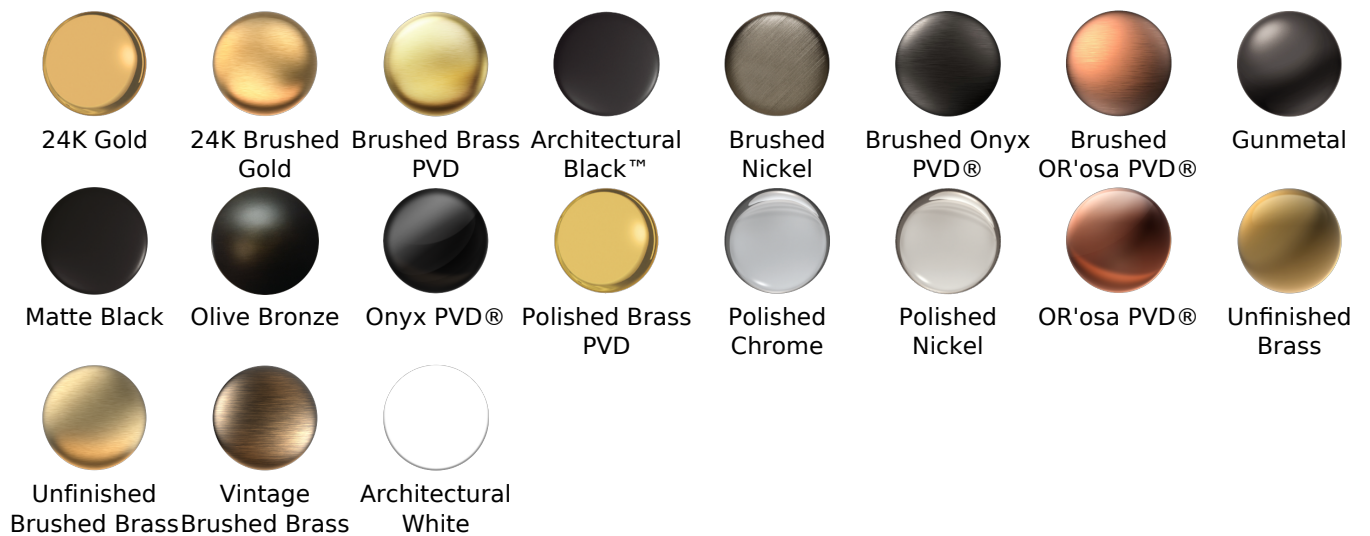

**Finishes**

							
24K Gold	24K Brushed Gold	Brushed Brass PVD	Architectural Black™	Brushed Nickel	Brushed Onyx PVD®	Brushed OR'osa PVD®	Gunmetal
							
Matte Black	Olive Bronze	Onyx PVD®	Polished Brass PVD	Polished Chrome	Polished Nickel	OR'osa PVD®	Unfinished Brass
							
Unfinished Brushed Brass	Vintage Brushed Brass	Architectural White					

## Available Finishes

- Polished Chrome  
G-8406-PC
- Brushed Nickel  
G-8406-BNi
- Polished Nickel  
G-8406-PN
- Unfinished Brass\*  
G-8406-UB\*
- Olive Bronze  
G-8406-OB\*
- Gold\*  
G-8406-AU\*
- Brushed Gold\*  
G-8406-BAU\*

**Finishes**