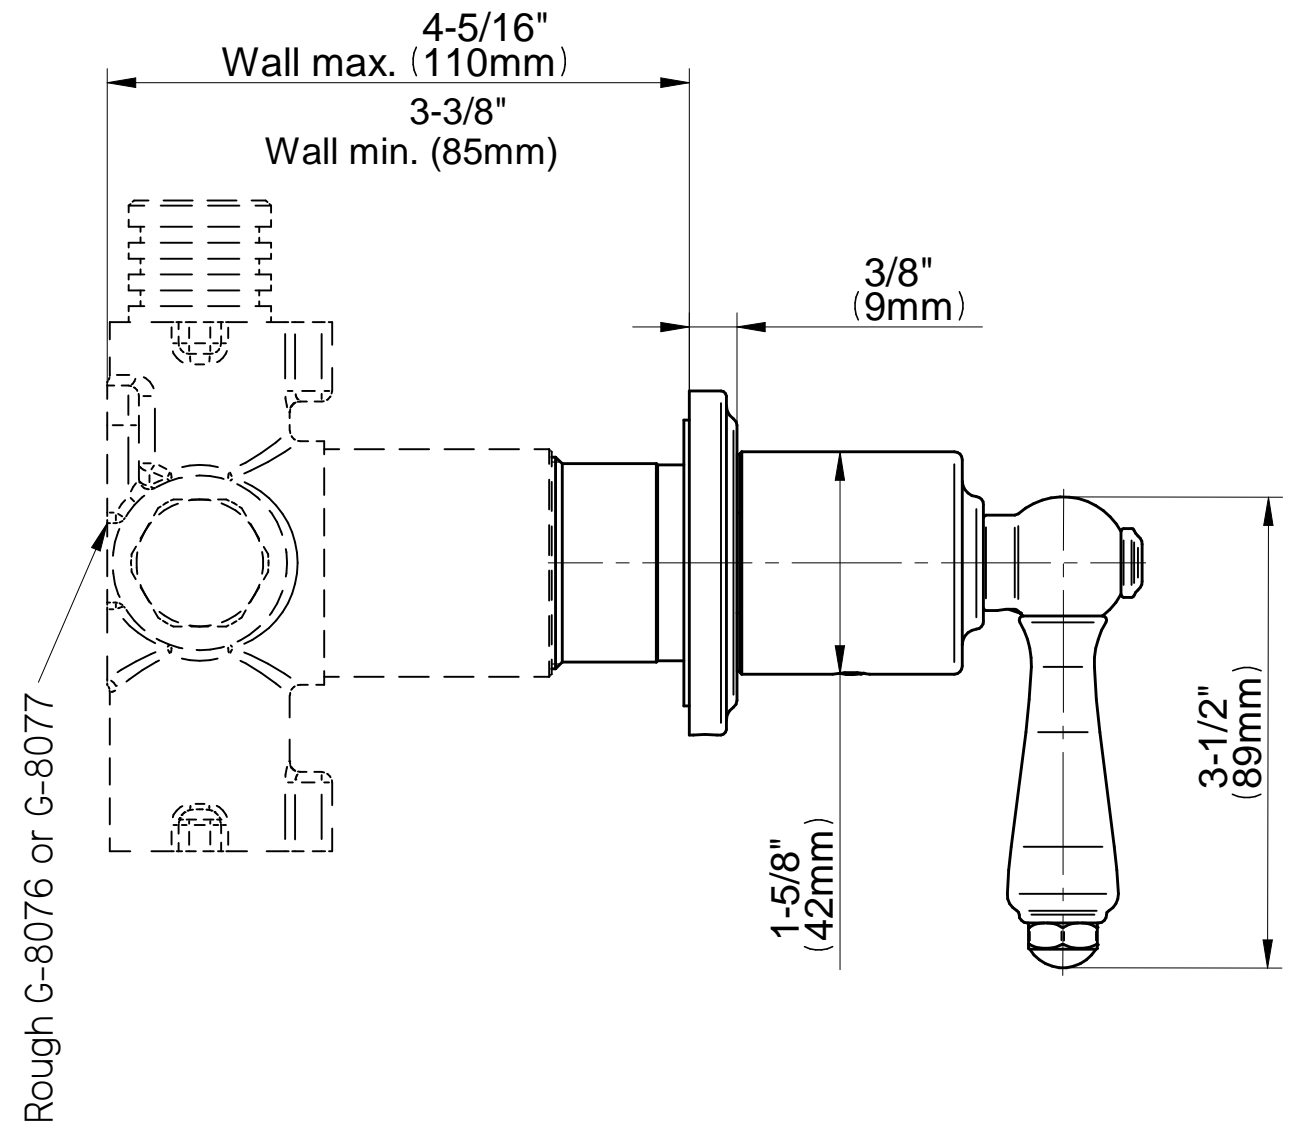

## Information

- 3/4" thermostatic valve and trim
- 3/4" stop/volume control valve and 3-way diverter valve and trims
- 9" showerhead with 11" wall-mounted shower arm
- Showerhead features no-clog, easy-clean spray nozzles
- Handshower set with wall-mounted slide bar and 59" hose (PVD finishes use 59" flex hose)
- 8" matching Camden collection tub spout
- Optional extension kit
- Flow rates: showerhead  $\leq$  1.8 max gpm, handshower  $\leq$  1.8 max gpm
- ADA
- CALGreen

# G-8031-LM48E-T Series

SHOWER  
M-Series Stop/Volume Control  
Valve Trim with Handle  
**G-8034-LM48E1-T**

**Information**

- Single metal handle and decorative trim plate
- Use with G-8076 Stop/Volume Control rough Valve with Pass-Through or G-8077 Stop/Volume Control rough valve
- ADA

# G-8034-LM48E1-T Series

SHOWER  
M-Series 3-Way Diverter Valve  
Trim with Handle  
**G-8039-LM48E1-T**

**Information**

- Single metal handle and decorative trim plate
- Use with G-8053 3-Way Diverter Control Valve WITH Off Function
- ADA