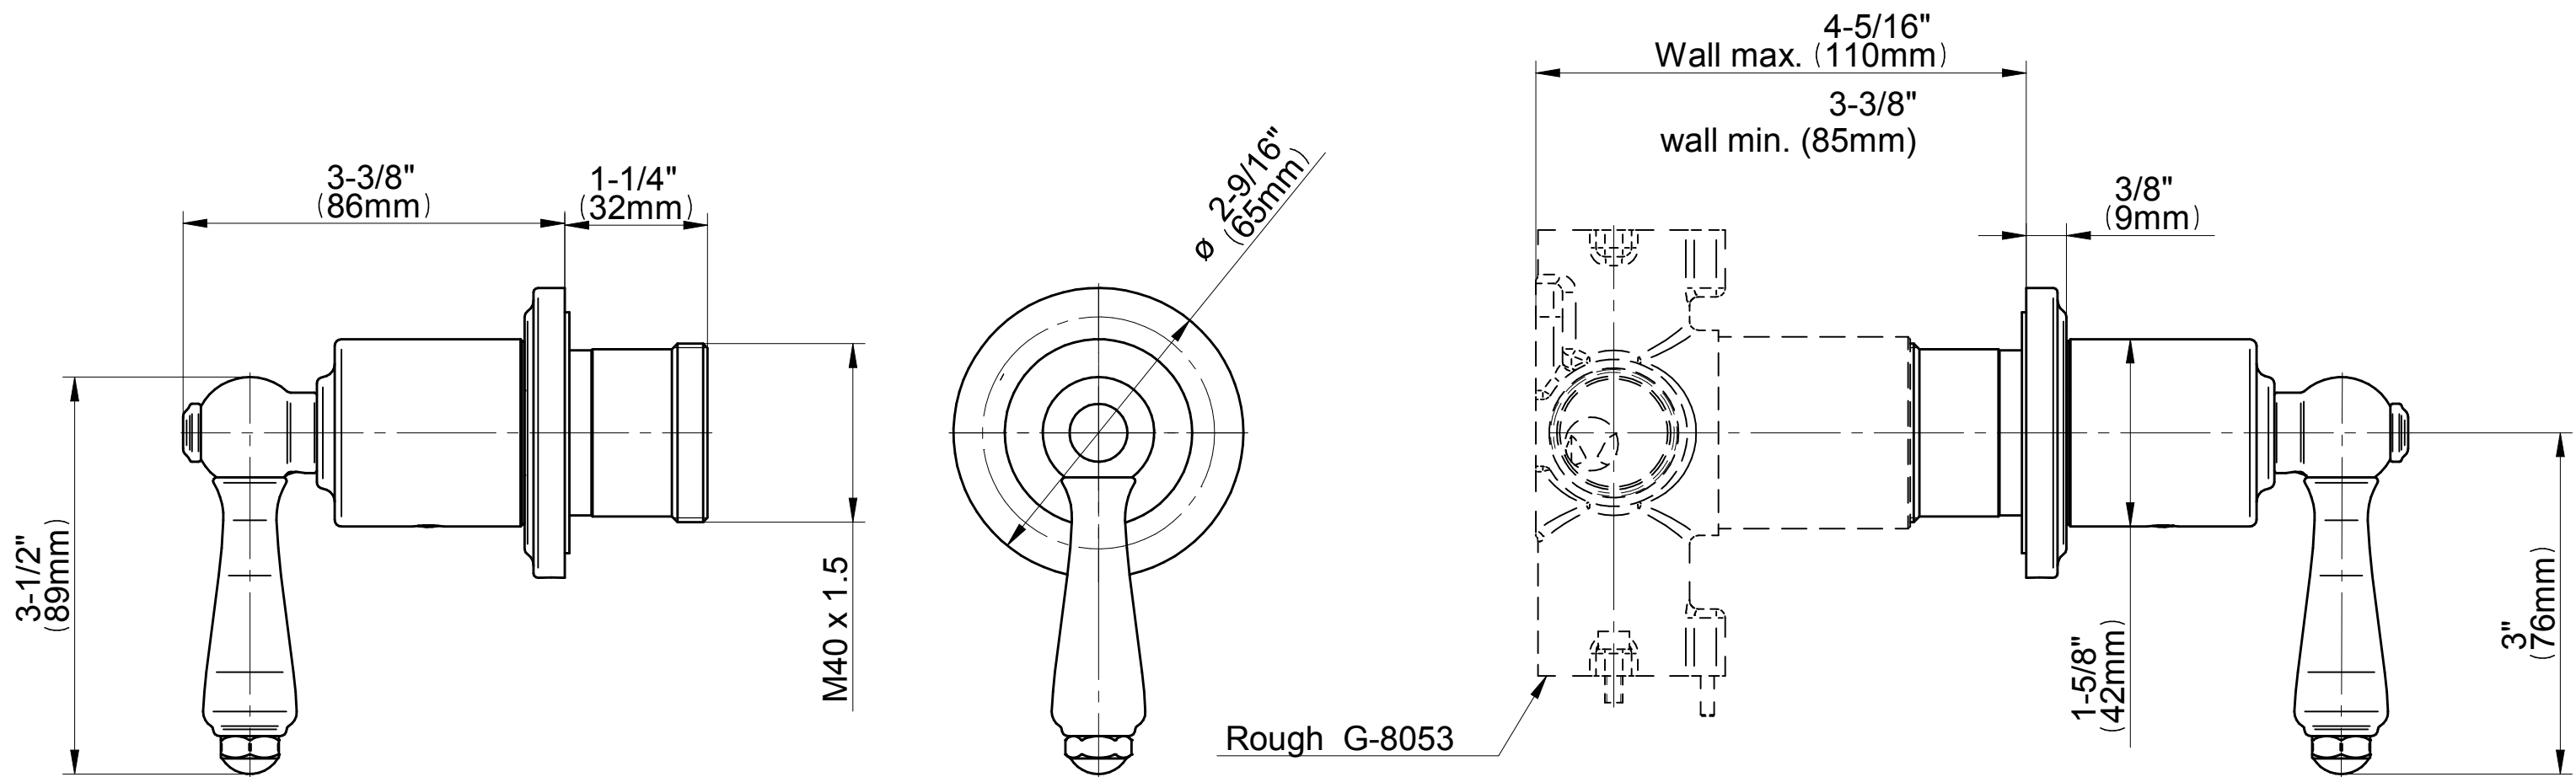

G-8039-LM48E1-T Series