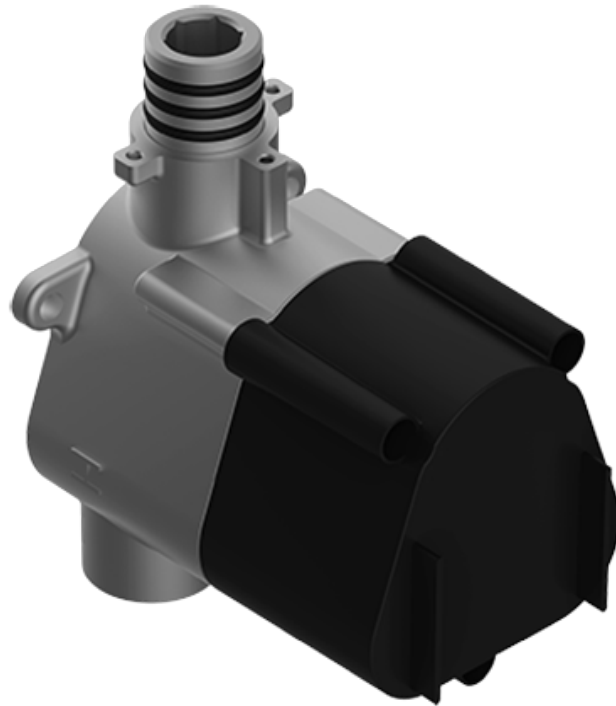

## Information

- 3/4" thermostatic valve and trim
- 3/4" stop/volume control valve and 3-way diverter valve and trims
- 9" showerhead with 11" wall-mounted shower arm
- Showerhead features no-clog, easy-clean spray nozzles
- Handshower set with wall-mounted slide bar and 59" hose (PVD finishes use 59" flex hose)
- 8" matching Camden collection tub spout
- Optional extension kit
- Flow rates: showerhead  $\leq$  1.8 max gpm, handshower  $\leq$  1.8 max gpm
- ADA
- CALGreen

SHOWER  
8" Camden Tub Spout  
**G-6965**

**GRAFF®**

**Information**

- Includes spout ring
- 1/2" NPT male thread inlet
- Tub spout flow rate ~ 13.9 gpm @60 psi
- ADA

**Finishes**

### Product Features

- Includes spout ring
- 1/2" NPT female thread inlet
- Tub spout flow rate ~ 13.9 @60 psi

[www.graff-designs.com](http://www.graff-designs.com) | phone: 800-954-4723

SHOWER  
 Thermostatic Rough Valve  
**G-8006**

**Information**

- 12.9 gpm @ 60 psi
- 3/4" universal inlets
- Built-in service stops
- Stacking outlet feature
- Complete serviceability from front of all units
- Supplied with protective plastic cover
- CalGreen compliant dependent on functions