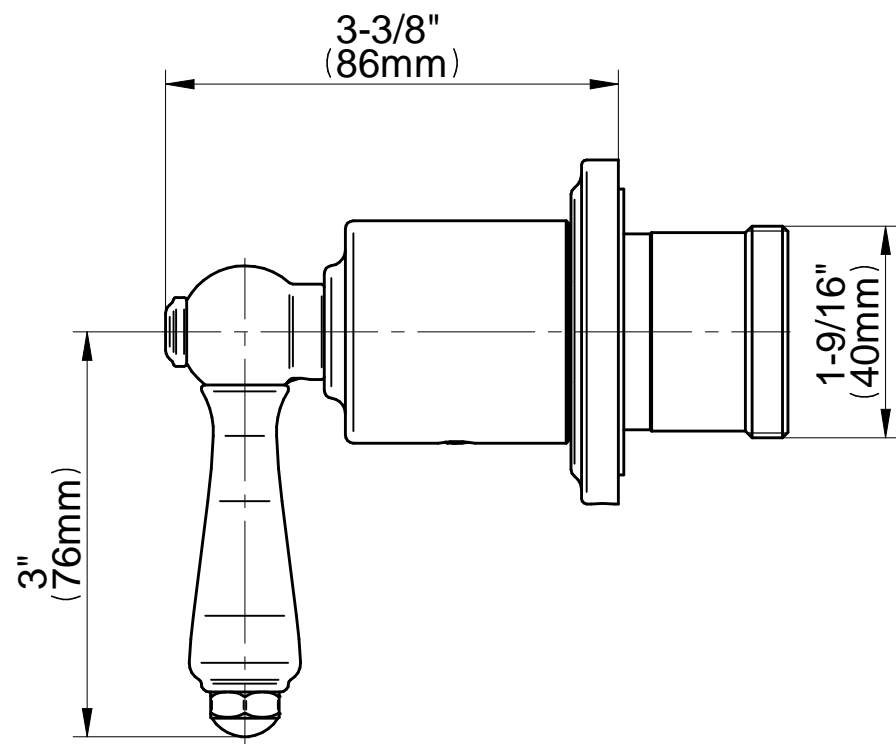

## Information

- 3/4" thermostatic valve and trim
- 3/4" stop/volume control valve and 3-way diverter valve and trims
- 9" showerhead with 11" wall-mounted shower arm
- Showerhead features no-clog, easy-clean spray nozzles
- Handshower set with wall-mounted slide bar and 59" hose (PVD finishes use 59" flex hose)
- 8" matching Camden collection tub spout
- Optional extension kit
- Flow rates: showerhead  $\leq$  1.8 max gpm, handshower  $\leq$  1.8 max gpm
- ADA
- CALGreen

# G-8031-LM48E-T Series

SHOWER  
M-Series Stop/Volume Control  
Valve Trim with Handle  
**G-8034-LM48E1-T**

**Information**

- Single metal handle and decorative trim plate
- Use with G-8076 Stop/Volume Control rough Valve with Pass-Through or G-8077 Stop/Volume Control rough valve
- ADA

# G-8034-LM48E1-T Series

SHOWER  
M-Series 3-Way Diverter Valve  
Trim with Handle  
**G-8039-LM48E1-T**

**Information**

- Single metal handle and decorative trim plate
- Use with G-8053 3-Way Diverter Control Valve WITH Off Function
- ADA