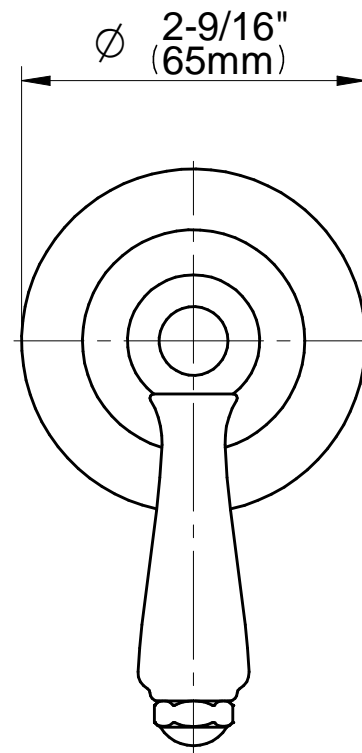

G-8034-LM48E1-T Series