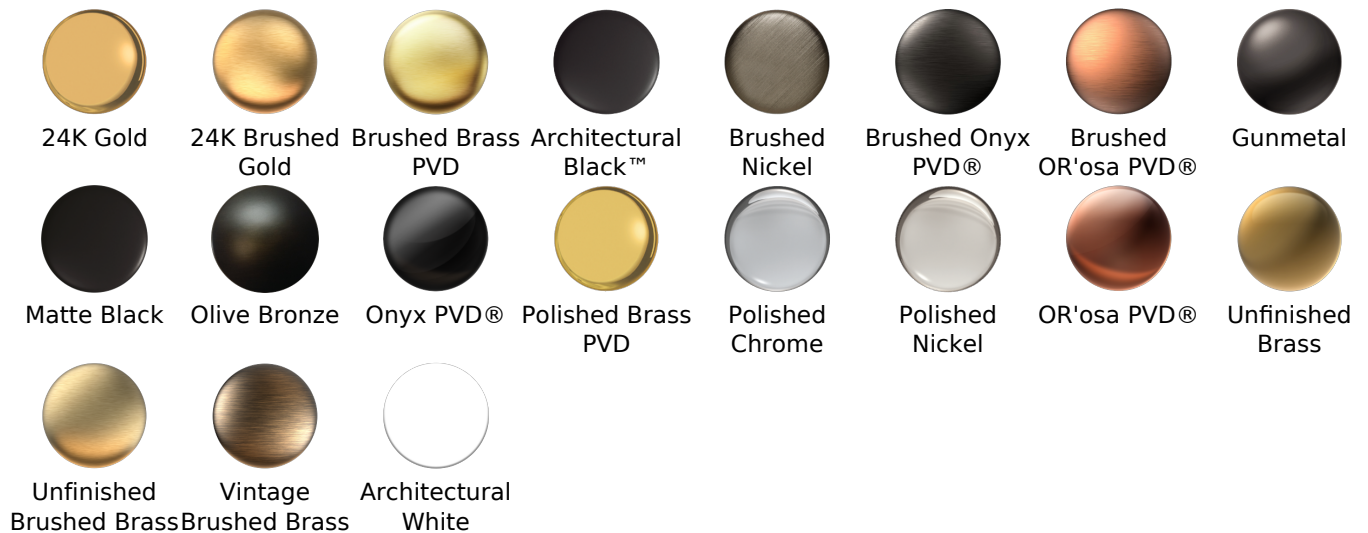

**Finishes**

**Finishes**

							
24K Gold	24K Brushed Gold	Brushed Brass PVD	Architectural Black™	Brushed Nickel	Brushed Onyx PVD®	Brushed OR'osa PVD®	Gunmetal
							
Matte Black	Olive Bronze	Onyx PVD®	Polished Brass PVD	Polished Chrome	Polished Nickel	OR'osa PVD®	Unfinished Brass
							
Unfinished Brushed Brass	Vintage Brushed Brass	Architectural White					