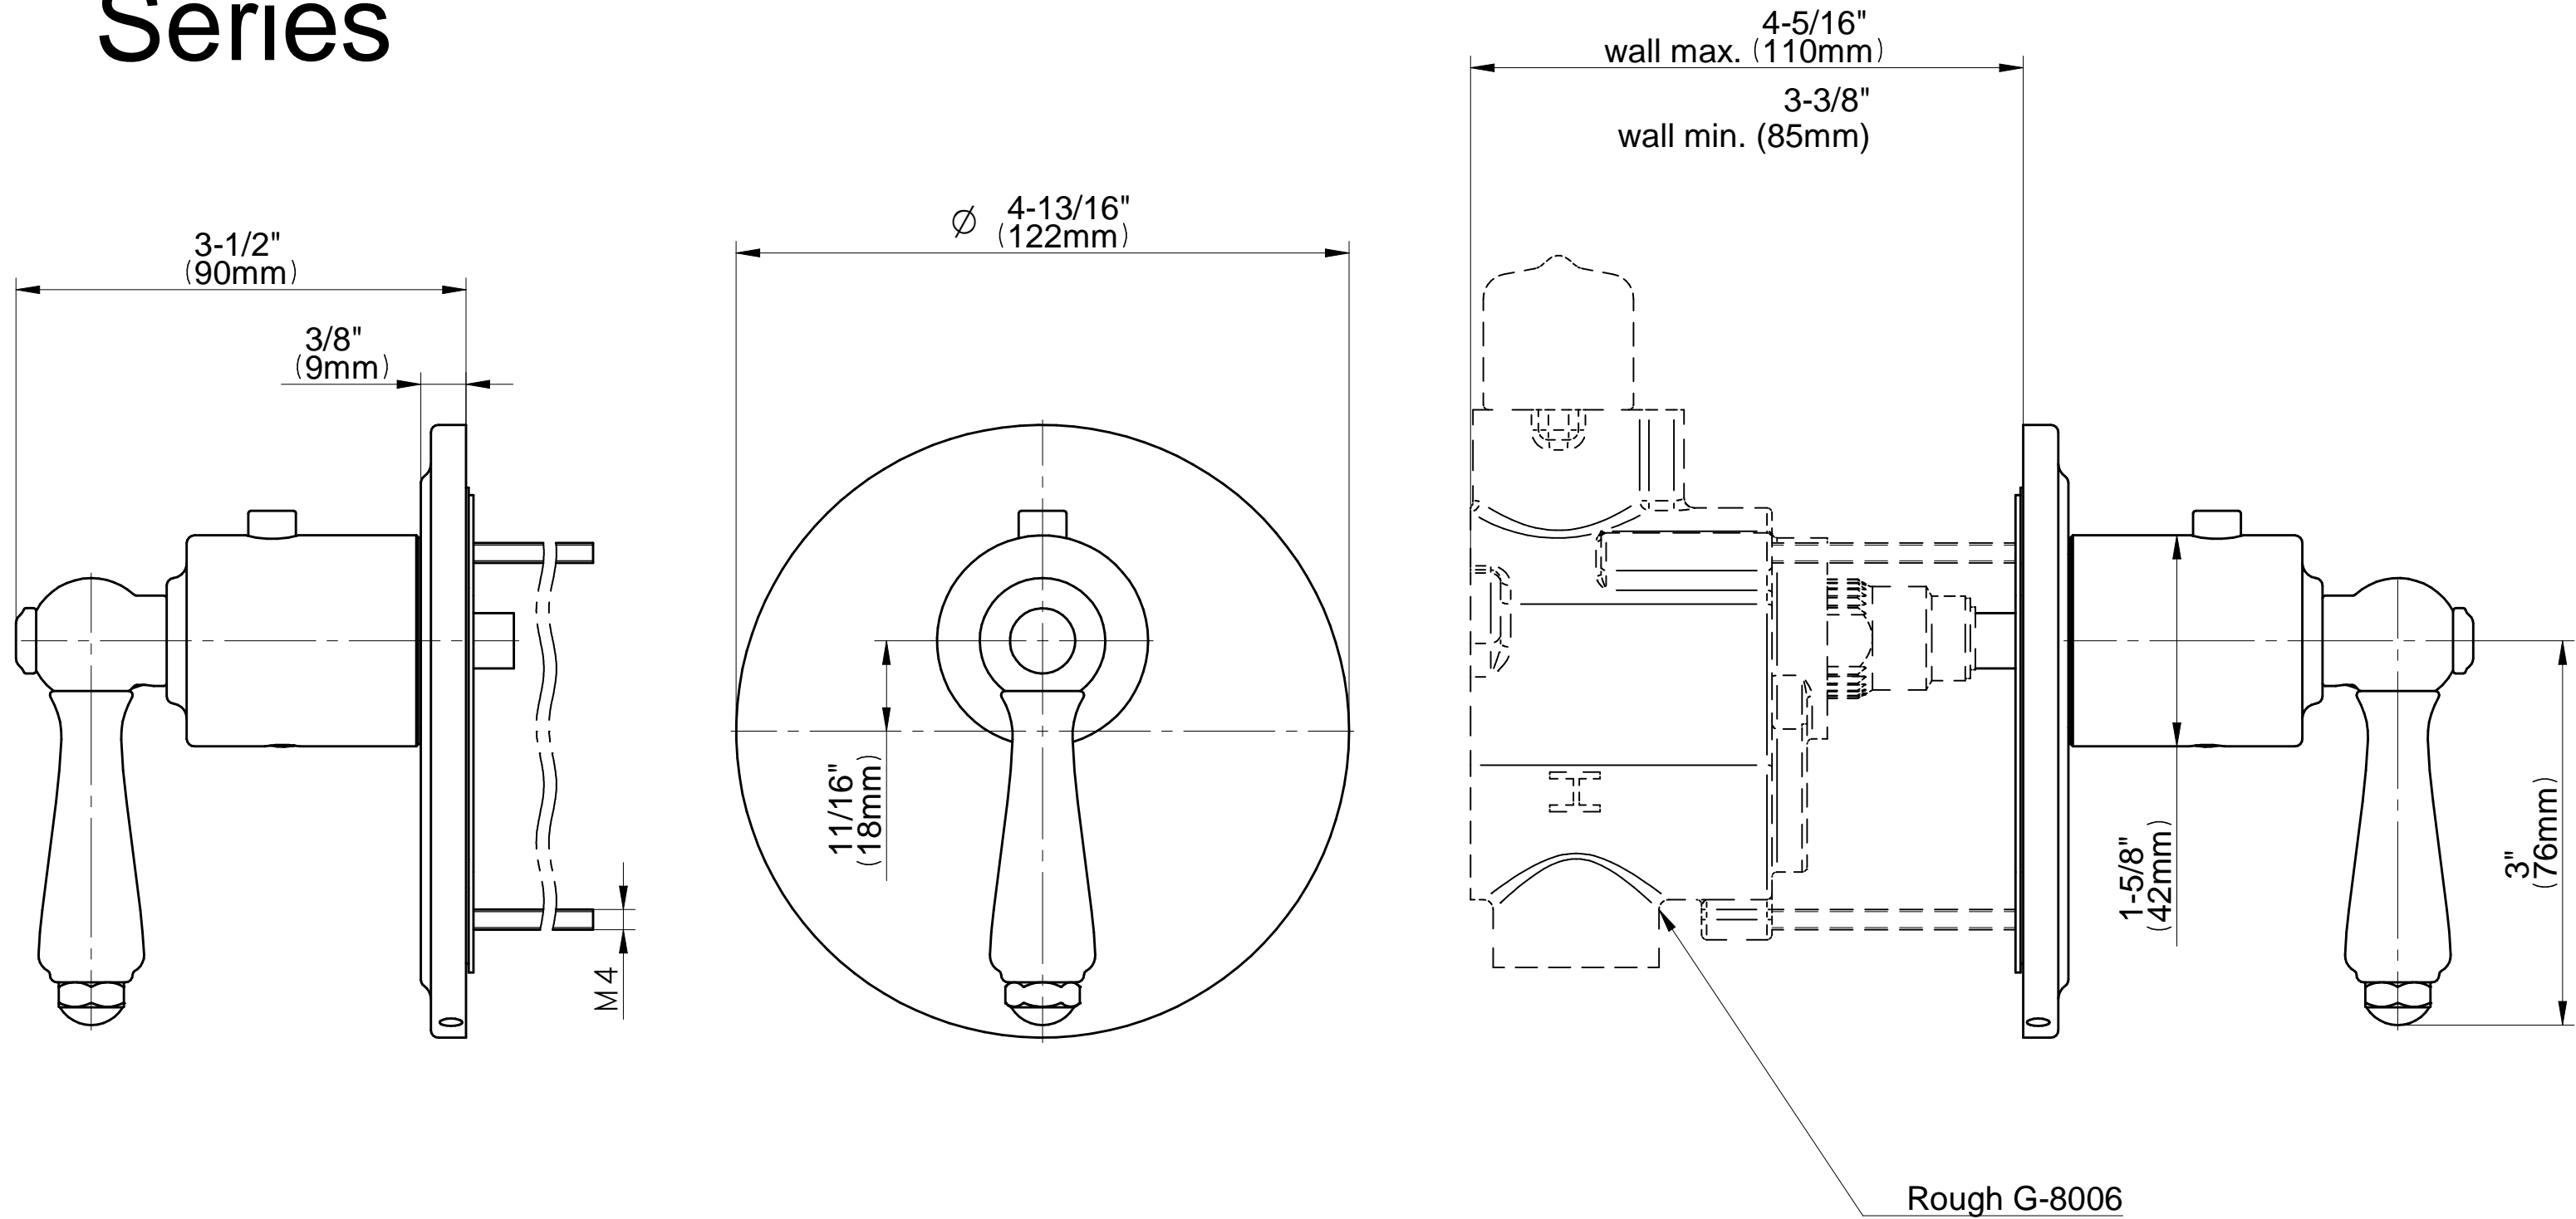

G-8031-LM48E-T Series