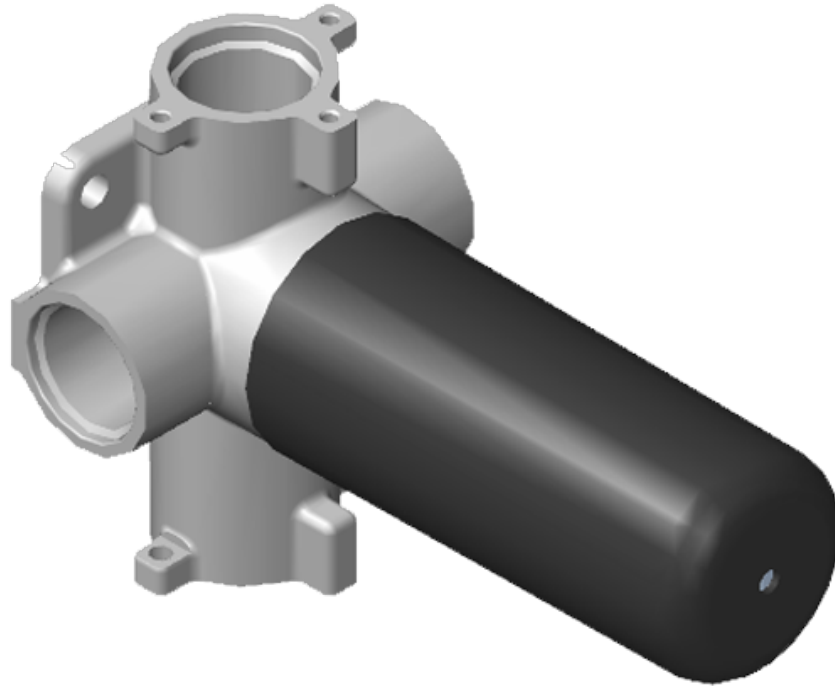

SHOWER
Qubic Tre M-Series Thermostatic
Shower System - Tub and Shower
with Handshower
GM3.612ST-LM39E0

GRAFF®

Information

- 3/4" thermostatic valve and trim
- 3/4" stop/volume control valve and 3-way diverter valve and trims
- 8" showerhead with 12" wall-mounted shower arm
- Showerhead features no-clog, easy-clean spray nozzles
- Handshower set with wall-mounted slide bar and 59" hose
- 8" contemporary tub spout
- Optional extension kit
- Flow rates: showerhead ≤ 1.8 max gpm, handshower ≤ 1.5 max gpm
- CALGreen

Polished
Nickel

Steelnox®
(Satin Nickel)

Architectural
White

G-8043-LM39E-**-T

Qubic Tre

M-Series Thermostatic Valve Trim with Handle

Product Features

- Single metal handle and decorative trim plate
- Use with G-8006 thermostatic rough valve

www.graff-designs.com | phone: 800-954-4723

SHOWER
Three-Way Diverter Control Valve
WITH Off Function (No Pass-
Through)
G-8053

GRAFF®

Information

- ~11.4 gpm @ 60 psi
- 3/4" universal inlets/outlets with female threads
- Operates one function at a time
- Stacking inlet feature
- Supplied with protective plastic cover
- CALGreen compliant depending on functions

Finishes

G-8053

M-Series

3-Way Diverter Control Valve WITH Off Function (No Pass-Through)

Product Features

- 3/4" universal inlets/outlets with female threads
- Stacking inlet feature
- Supplied with protective plastic cover
- CalGreen compliant dependent on functions