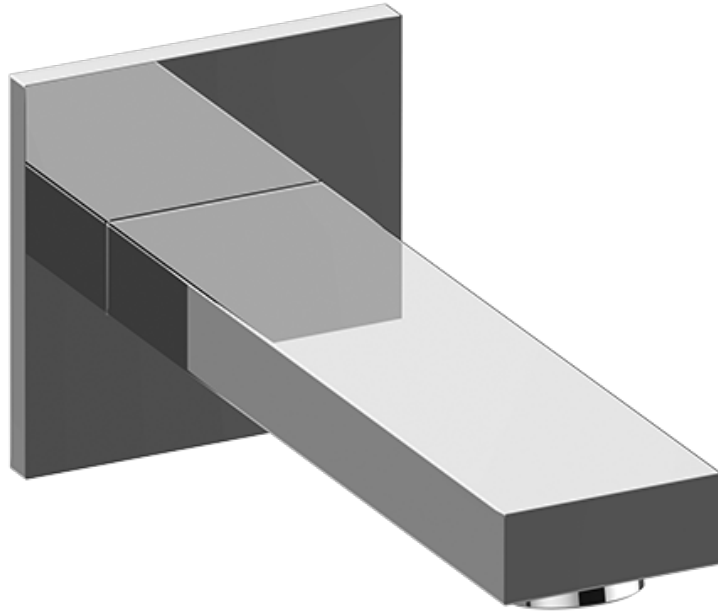

Polished Nickel

Steelnox®
(Satin Nickel)

Architectural White

G-8530

SHOWER
8" Contemporary Tub Spout
G-8575

GRAFF®

Information

- Includes spout ring
- 1/2" NPT male thread inlet
- Tub spout flow rate ~ 8.7 gpm @60 psi