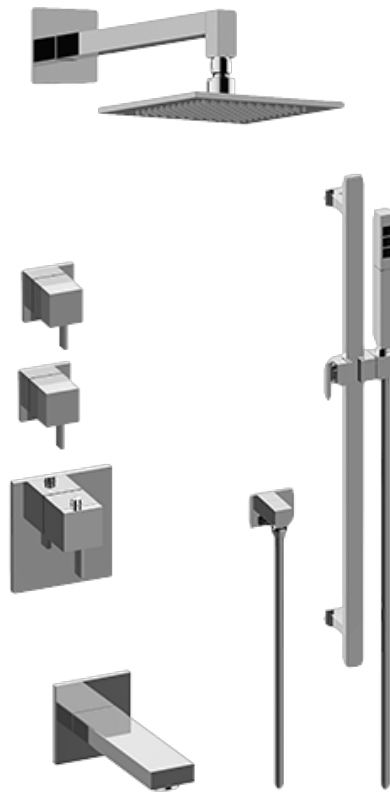

SHOWER
Qubic Tre M-Series Thermostatic
Shower System - Tub and Shower
with Handshower
GM3.612ST-LM39E0

GRAFF®

Information

- 3/4" thermostatic valve and trim
- 3/4" stop/volume control valve and 3-way diverter valve and trims
- 8" showerhead with 12" wall-mounted shower arm
- Showerhead features no-clog, easy-clean spray nozzles
- Handshower set with wall-mounted slide bar and 59" hose
- 8" contemporary tub spout
- Optional extension kit
- Flow rates: showerhead ≤ 1.8 max gpm, handshower ≤ 1.5 max gpm
- CALGreen

SHOWER
Thermostatic Rough Valve
G-8006

GRAFF®

Information

- 12.9 gpm @ 60 psi
- 3/4" universal inlets
- Built-in service stops
- Stacking outlet feature
- Complete serviceability from front of all units
- Supplied with protective plastic cover
- CalGreen compliant dependent on functions

Finishes

G-8006

M-Series

3/4" Concealed Thermostatic Rough Valve

Product Features

- 12.9 gpm @ 60 psi
- 3/4" universal inlets
- Built-in service stops
- Stacking outlet feature
- Complete serviceability from front of all units
- Supplied with protective plastic cover
- CalGreen compliant dependent on functions

www.graff-faucets.com | phone: 800-954-4723

SHOWER
Qubic Tre M-Series Thermostatic
Valve Trim with Handle
G-8043-LM39E-T

GRAFF®

Information

- Single metal handle and decorative trim plate
- Use with G-8006 thermostatic rough valve
- ADA