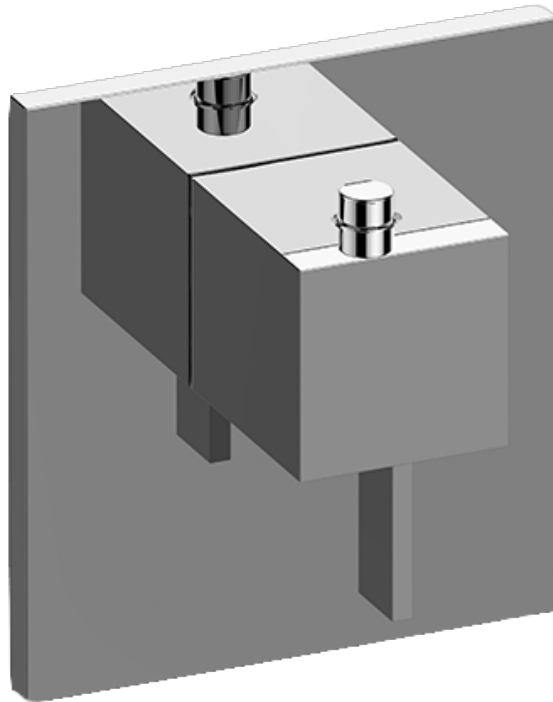

SHOWER
Qubic Tre M-Series Thermostatic
Shower System - Tub and Shower
with Handshower
GM3.612ST-LM39E0

GRAFF®

Information

- 3/4" thermostatic valve and trim
- 3/4" stop/volume control valve and 3-way diverter valve and trims
- 8" showerhead with 12" wall-mounted shower arm
- Showerhead features no-clog, easy-clean spray nozzles
- Handshower set with wall-mounted slide bar and 59" hose
- 8" contemporary tub spout
- Optional extension kit
- Flow rates: showerhead ≤ 1.8 max gpm, handshower ≤ 1.5 max gpm
- CALGreen

SHOWER
Thermostatic Rough Valve
G-8006

GRAFF®

Information

- 12.9 gpm @ 60 psi
- 3/4" universal inlets
- Built-in service stops
- Stacking outlet feature
- Complete serviceability from front of all units
- Supplied with protective plastic cover
- CalGreen compliant dependent on functions

Finishes

G-8006

M-Series

3/4" Concealed Thermostatic Rough Valve

Product Features

- 12.9 gpm @ 60 psi
- 3/4" universal inlets
- Built-in service stops
- Stacking outlet feature
- Complete serviceability from front of all units
- Supplied with protective plastic cover
- CalGreen compliant dependent on functions

www.graff-faucets.com | phone: 800-954-4723

SHOWER
Qubic Tre M-Series Thermostatic
Valve Trim with Handle
G-8043-LM39E-T

GRAFF®

Information

- Single metal handle and decorative trim plate
- Use with G-8006 thermostatic rough valve
- ADA