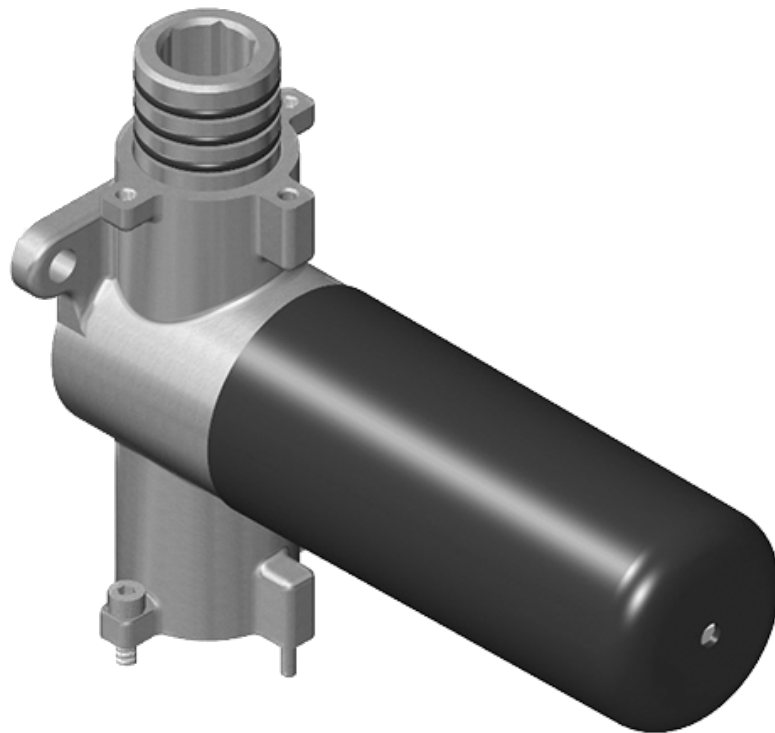

SHOWER
Qubic Tre M-Series Thermostatic
Shower System - Tub and Shower
with Handshower
GM3.612ST-LM39E0

GRAFF®

Information

- 3/4" thermostatic valve and trim
- 3/4" stop/volume control valve and 3-way diverter valve and trims
- 8" showerhead with 12" wall-mounted shower arm
- Showerhead features no-clog, easy-clean spray nozzles
- Handshower set with wall-mounted slide bar and 59" hose
- 8" contemporary tub spout
- Optional extension kit
- Flow rates: showerhead ≤ 1.8 max gpm, handshower ≤ 1.5 max gpm
- CALGreen

www.graff-faucets.com | phone: 800-954-4723

SHOWER
Qubic M-Series 3-Way Diverter
Valve Trim with Handle
G-8072-LM39E1-T

GRAFF®

Information

- Single metal handle
- Decorative trim plate
- Use with G-8053 3-way diverter control rough valve WITH off function
- To complete package, you must order rough valve
- ADA

Polished
Nickel

Steelnox®
(Satin Nickel)

Architectural
White

SHOWER
Stop/Volume Control Rough Valve
G-8077

GRAFF®

Information

- 18.1 gpm @ 60 psi
- 3/4" universal inlets/outlets with female threads
- Stacking inlet and outlet feature
- Supplied with protective plastic cover
- CalGreen compliant dependent on functions

Finishes

G-8077

M-Series

Stop/Volume Control Rough Valve

Product Features

- 3/4" universal inlets/outlets with female threads
- 18.1 gpm @ 60 psi
- Stacking inlet and outlet feature
- Supplied with protective plastic cover
- CalGreen compliant dependent on functions