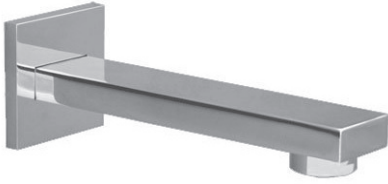

Polished Nickel

Steelnox®
(Satin Nickel)

Architectural White

G-8530

SHOWER
8" Contemporary Tub Spout
G-8575

GRAFF®

Information

- Includes spout ring
- 1/2" NPT male thread inlet
- Tub spout flow rate ~ 8.7 gpm @60 psi

Finishes

G-8575

Sade Collection

8" Contemporary Tub Spout

Product Features

- Includes spout ring
- 1/2" NPT male thread inlet

Available Finishes

- Polished Chrome
G-8575-PC
- Polished Nickel
G-8575-PN
- Steelnox® (Satin Nickel)
G-8575-SN
- Olive Bronze™
G-8575-OB
- Architectural Black with
Chrome Accents
G-8575-PC/BK