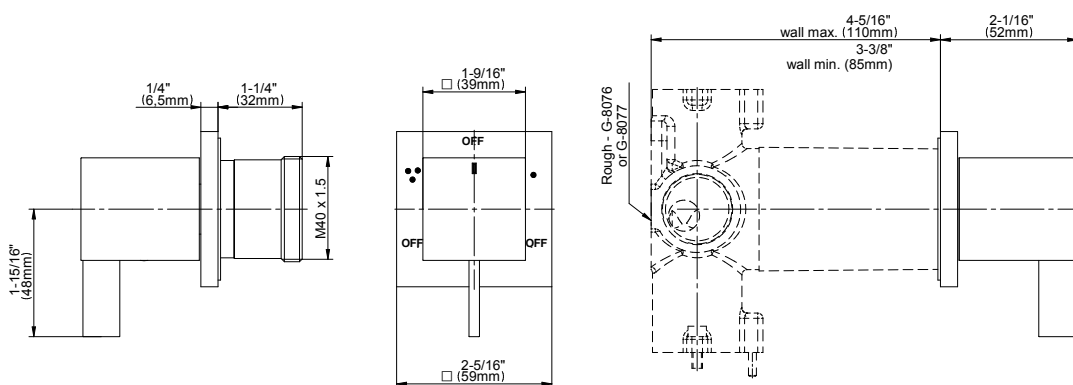

The measurements shown are for reference only. Products and specifications shown are subject to change without notice. Revised 5/2018.

www.graff-designs.com | phone: 800-954-4723