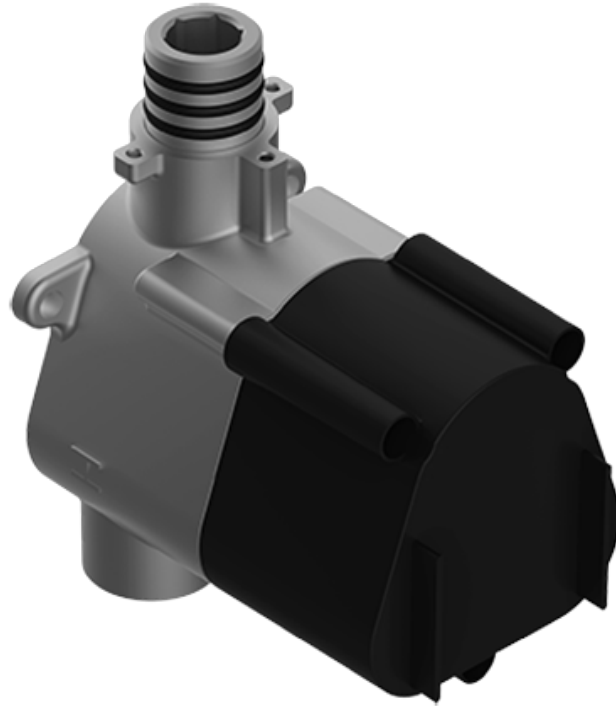

SHOWER
Qubic Tre M-Series Thermostatic
Shower System - Tub and Shower
with Handshower
GM3.612ST-LM39E0

GRAFF®

Information

- 3/4" thermostatic valve and trim
- 3/4" stop/volume control valve and 3-way diverter valve and trims
- 8" showerhead with 12" wall-mounted shower arm
- Showerhead features no-clog, easy-clean spray nozzles
- Handshower set with wall-mounted slide bar and 59" hose
- 8" contemporary tub spout
- Optional extension kit
- Flow rates: showerhead ≤ 1.8 max gpm, handshower ≤ 1.5 max gpm
- CALGreen

SHOWER
Thermostatic Rough Valve
G-8006

GRAFF®

Information

- 12.9 gpm @ 60 psi
- 3/4" universal inlets
- Built-in service stops
- Stacking outlet feature
- Complete serviceability from front of all units
- Supplied with protective plastic cover
- CalGreen compliant dependent on functions

Finishes

G-8006

M-Series

3/4" Concealed Thermostatic Rough Valve

Product Features

- 12.9 gpm @ 60 psi
- 3/4" universal inlets
- Built-in service stops
- Stacking outlet feature
- Complete serviceability from front of all units
- Supplied with protective plastic cover
- CalGreen compliant dependent on functions

www.graff-faucets.com | phone: 800-954-4723

SHOWER
Qubic Tre M-Series Thermostatic
Valve Trim with Handle
G-8043-LM39E-T

GRAFF®

Information

- Single metal handle and decorative trim plate
- Use with G-8006 thermostatic rough valve
- ADA