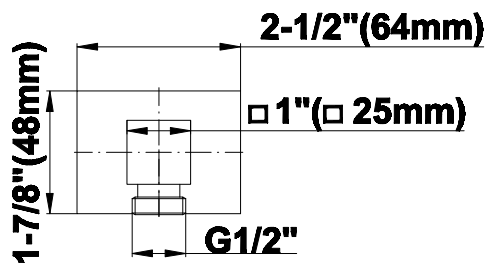

SHOWER
Contemporary Square
Handshower
G-8644

GRAFF®

Information

- Solid brass construction
- Smooth, all-metal handle
- Shower hose not included
- Handshower flow rate ≤ 1.5 max gpm
- CALGreen

Finishes

24K Gold