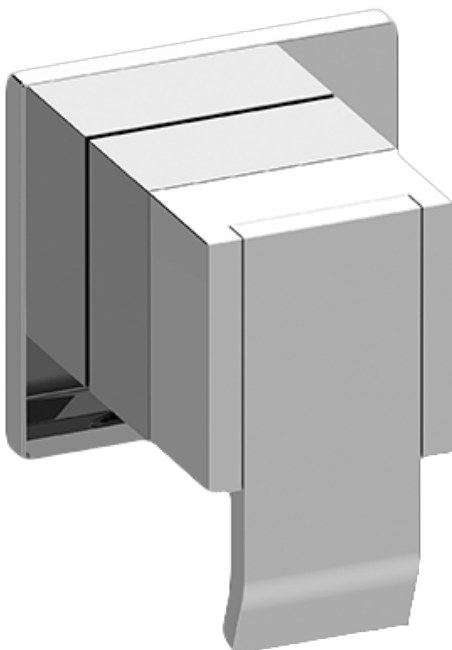

SHOWER
M-Series Full Thermostatic
Shower System with LED
GM3.124SE-LM38E0

GRAFF®

Information

- 3/4" thermostatic valve and trim
- 3/4" 2-way diverter valve and trim (2 pieces)
- G-8201 dual-function, stainless steel showerhead, with rainfall and cascade settings, features 134 no-clog, easy-clean spray nozzles
- Single LED light with 6 color variations
- Flush-mounted swivel body sprays (3 pieces)
- Handshower set with wall bracket and 59" hose
- Optional extension kit
- Flow rates: rainfall ≤ 2.0 max gpm, cascade ≤ 2.0 max gpm, handshower ≤ 1.5 max gpm, body sprays ≤ 1.5 max gpm each
- ADA

Finishes

Polished
Chrome

G-8052 M-Series
2-Way Diverter Volume Control Valve
WITH Off Function and Pass-Through

Product Features

- 12.1 gpm @ 60 psi
- 3/4" universal inlets/outlets with female threads
- Stacking inlet and pass-through port feature
- Supplied with protective plastic cover
- CalGreen compliant dependent on functions

www.graff-faucets.com | phone: 800-954-4723

SHOWER
Qubic M-Series 2-Way Diverter
Valve Trim with Handle
G-8071-LM38E1-T

GRAFF[®]

Information

- Single metal handle and decorative trim plate
- Use with G-8052 2-Way Diverter Volume Control Valve WITH Off Function and Pass-Through
- ADA

Finishes

Polished
Chrome

SHOWER
Dual-Function Water Feature with
LED
G-8201

GRAFF®

Information

- Stainless Steel
- Rainfall and Cascade functions
- Functions may be used separately or simultaneously
- Single LED light with 6 color variations
- Rainfall flow rate ≤ 2.0 max gpm
- Cascade flow rate ≤ 2.0 max gpm
- 134 no-clog, easy-clean rubber water nozzles
- Includes wall-mount button for LED control box
- CALGreen