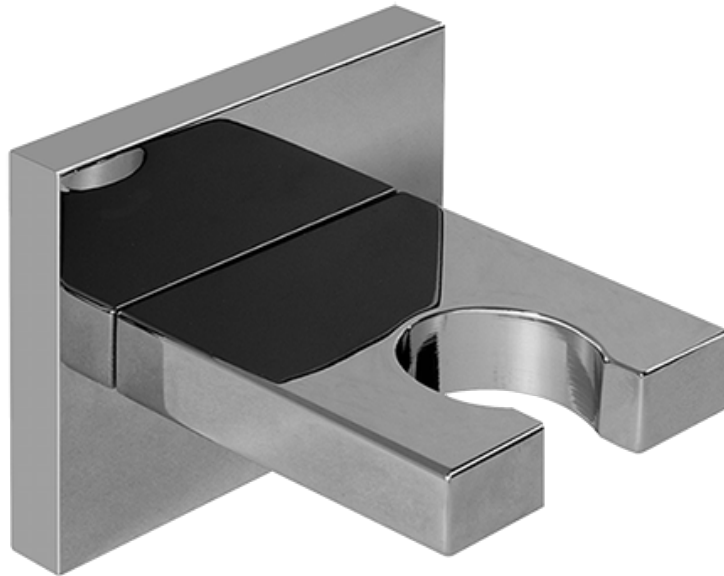

SHOWER
M-Series Full Thermostatic
Shower System with LED
GM3.124SE-LM38E0

GRAFF®

Information

- 3/4" thermostatic valve and trim
- 3/4" 2-way diverter valve and trim (2 pieces)
- G-8201 dual-function, stainless steel showerhead, with rainfall and cascade settings, features 134 no-clog, easy-clean spray nozzles
- Single LED light with 6 color variations
- Flush-mounted swivel body sprays (3 pieces)
- Handshower set with wall bracket and 59" hose
- Optional extension kit
- Flow rates: rainfall ≤ 2.0 max gpm, cascade ≤ 2.0 max gpm, handshower ≤ 1.5 max gpm, body sprays ≤ 1.5 max gpm each
- ADA

Finishes

Polished
Chrome

G-8497

Shower Components

Contemporary Flush-Mount Body Spray with Solid Brass Swivel Head

Product Features

- 12 no-clog, easy-clean silicone jets
- Metal ball-joint allows for 18° angle adjustment of body spray
- Brass wall escutcheon and Flush-mounted trim
- 1/2" NPT female thread inlet
- Body spray flow rate ≤ 1.5 max gpm

SHOWER
59" Shower Hose
G-8605

GRAFF[®]

Information

- Brass spiral flexible hose with conical nut

Finishes

Polished
Chrome

Product Features

- Brass spiral flexible hose with conical nut

* Special order finish- call for availability

SHOWER
Contemporary Square Wall
Bracket for Handshower
G-8632

GRAFF®

Information

- Solid brass construction

Finishes

Polished
Chrome

G-8632