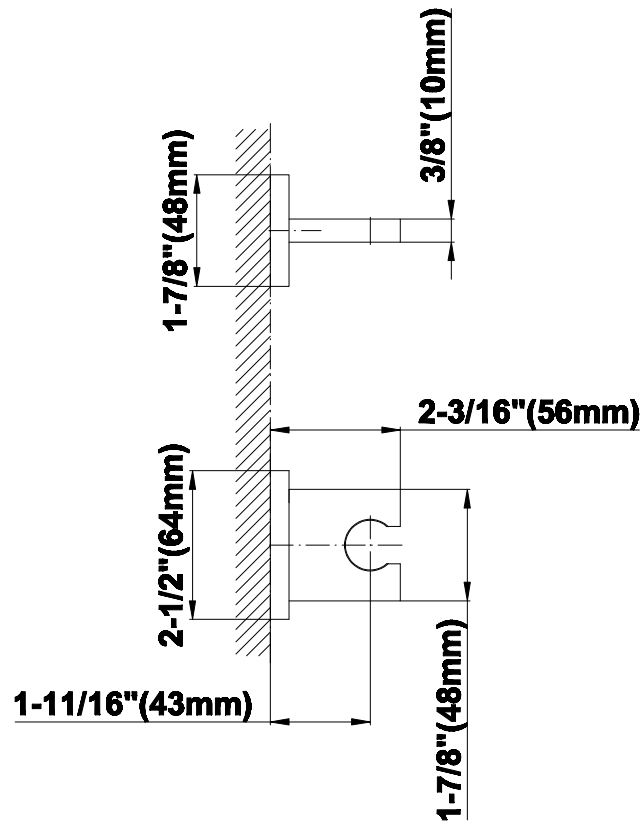

SHOWER
M-Series Full Thermostatic
Shower System with LED
GM3.124SE-LM38E0

GRAFF®

Information

- 3/4" thermostatic valve and trim
- 3/4" 2-way diverter valve and trim (2 pieces)
- G-8201 dual-function, stainless steel showerhead, with rainfall and cascade settings, features 134 no-clog, easy-clean spray nozzles
- Single LED light with 6 color variations
- Flush-mounted swivel body sprays (3 pieces)
- Handshower set with wall bracket and 59" hose
- Optional extension kit
- Flow rates: rainfall ≤ 2.0 max gpm, cascade ≤ 2.0 max gpm, handshower ≤ 1.5 max gpm, body sprays ≤ 1.5 max gpm each
- ADA

The measurements shown are for reference only. Products and specifications shown are subject to change without notice. Revised 02/2017.

www.graff-faucets.com | phone: 800-954-4723

SHOWER
Contemporary Square Wall Supply
Elbow
G-8633