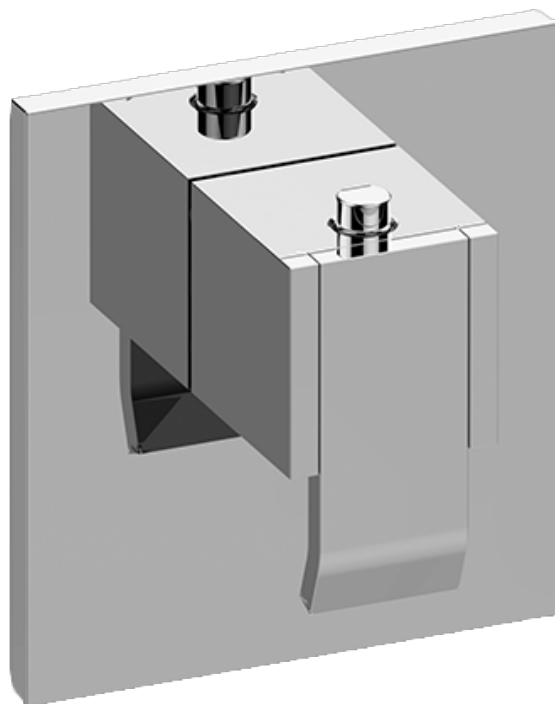

SHOWER
M-Series Full Thermostatic
Shower System with LED
GM3.124SE-LM38E0

GRAFF®

Information

- 3/4" thermostatic valve and trim
- 3/4" 2-way diverter valve and trim (2 pieces)
- G-8201 dual-function, stainless steel showerhead, with rainfall and cascade settings, features 134 no-clog, easy-clean spray nozzles
- Single LED light with 6 color variations
- Flush-mounted swivel body sprays (3 pieces)
- Handshower set with wall bracket and 59" hose
- Optional extension kit
- Flow rates: rainfall ≤ 2.0 max gpm, cascade ≤ 2.0 max gpm, handshower ≤ 1.5 max gpm, body sprays ≤ 1.5 max gpm each
- ADA

Finishes

Polished
Chrome

G-8006

M-Series

3/4" Concealed Thermostatic Rough Valve

Product Features

- 12.9 gpm @ 60 psi
- 3/4" universal inlets
- Built-in service stops
- Stacking outlet feature
- Complete serviceability from front of all units
- Supplied with protective plastic cover
- CalGreen compliant dependent on functions

www.graff-faucets.com | phone: 800-954-4723

SHOWER
Qubic M-Series Thermostatic
Valve Trim with Handle
G-8043-LM38E-T

GRAFF[®]

Information

- Single metal handle and decorative trim plate
- Use with G-8006 thermostatic rough valve
- ADA

Finishes

Polished
Chrome

G-8043-LM38E

QUBIC Series

SHOWER
Two-Way Diverter Volume Control
Valve WITH Off Function and Pass-
Through
G-8052

GRAFF®

Information

- 11.7 gpm @ 60 psi
- 3/4" universal inlets/outlets with female threads
- Operates one function at a time
- Stacking inlet and pass-through port feature
- Supplied with protective plastic cover
- CALGreen compliant depending on functions