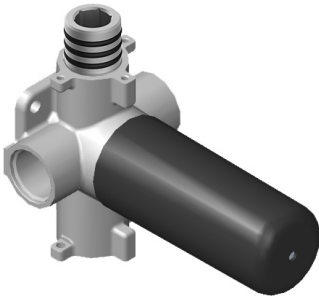

SHOWER
M-Series Full Thermostatic
Shower System with LED
GM3.124SE-LM38E0

GRAFF®

Information

- 3/4" thermostatic valve and trim
- 3/4" 2-way diverter valve and trim (2 pieces)
- G-8201 dual-function, stainless steel showerhead, with rainfall and cascade settings, features 134 no-clog, easy-clean spray nozzles
- Single LED light with 6 color variations
- Flush-mounted swivel body sprays (3 pieces)
- Handshower set with wall bracket and 59" hose
- Optional extension kit
- Flow rates: rainfall ≤ 2.0 max gpm, cascade ≤ 2.0 max gpm, handshower ≤ 1.5 max gpm, body sprays ≤ 1.5 max gpm each
- ADA

www.graff-faucets.com | phone: 800-954-4723

SHOWER
Qubic M-Series Thermostatic
Valve Trim with Handle
G-8043-LM38E-T

GRAFF[®]

Information

- Single metal handle and decorative trim plate
- Use with G-8006 thermostatic rough valve
- ADA

Finishes

Polished
Chrome

G-8043-LM38E

QUBIC Series

SHOWER
Two-Way Diverter Volume Control
Valve WITH Off Function and Pass-
Through
G-8052

GRAFF®

Information

- 11.7 gpm @ 60 psi
- 3/4" universal inlets/outlets with female threads
- Operates one function at a time
- Stacking inlet and pass-through port feature
- Supplied with protective plastic cover
- CALGreen compliant depending on functions

Finishes

Polished
Chrome

G-8052 M-Series
2-Way Diverter Volume Control Valve
WITH Off Function and Pass-Through

Product Features

- 12.1 gpm @ 60 psi
- 3/4" universal inlets/outlets with female threads
- Stacking inlet and pass-through port feature
- Supplied with protective plastic cover
- CalGreen compliant dependent on functions