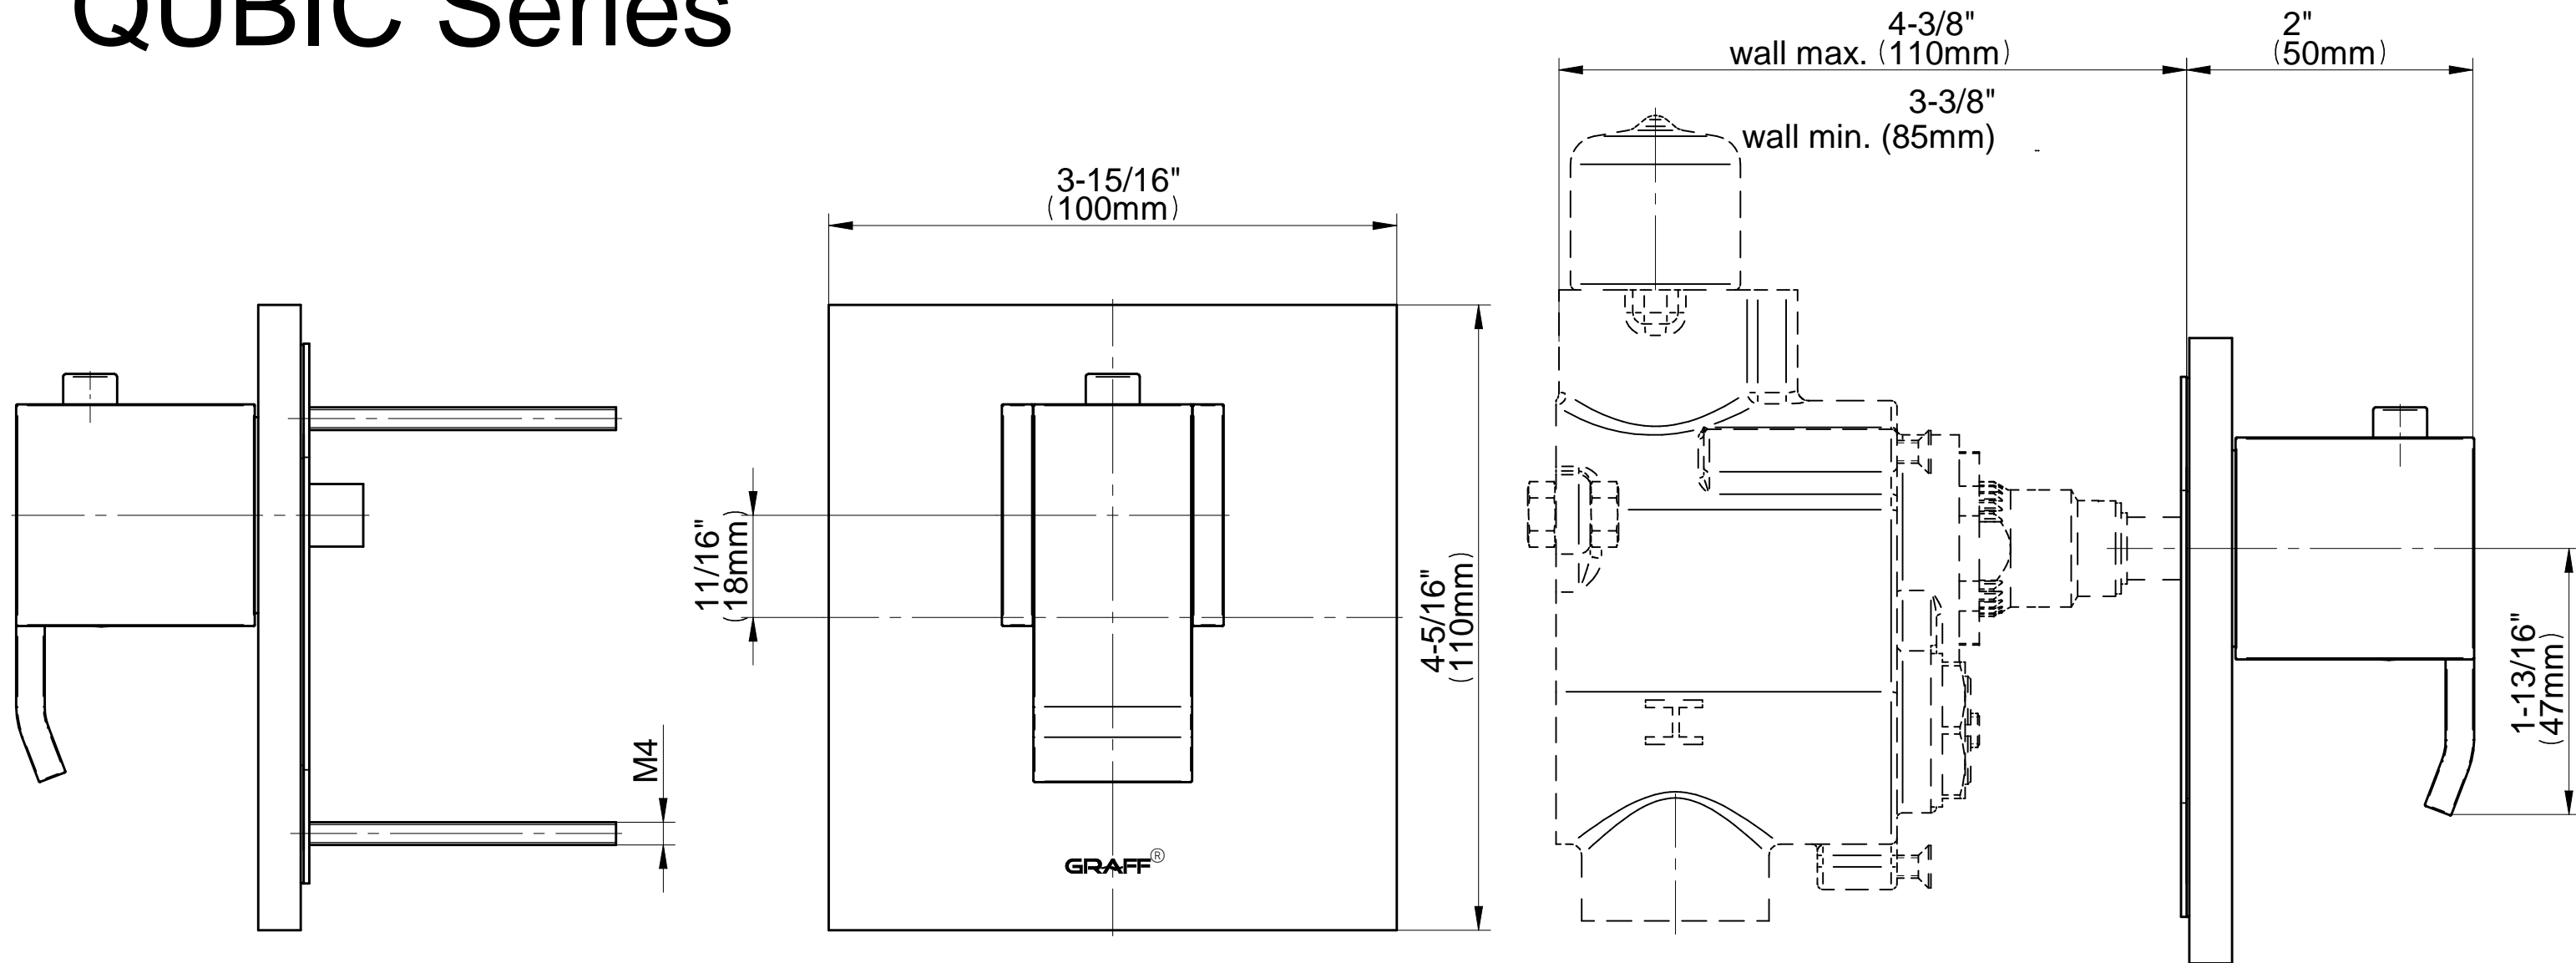

SHOWER
M-Series Full Thermostatic
Shower System with LED
GM3.124SE-LM38E0

GRAFF®

Information

- 3/4" thermostatic valve and trim
- 3/4" 2-way diverter valve and trim (2 pieces)
- G-8201 dual-function, stainless steel showerhead, with rainfall and cascade settings, features 134 no-clog, easy-clean spray nozzles
- Single LED light with 6 color variations
- Flush-mounted swivel body sprays (3 pieces)
- Handshower set with wall bracket and 59" hose
- Optional extension kit
- Flow rates: rainfall ≤ 2.0 max gpm, cascade ≤ 2.0 max gpm, handshower ≤ 1.5 max gpm, body sprays ≤ 1.5 max gpm each
- ADA

www.graff-faucets.com | phone: 800-954-4723

SHOWER
Qubic M-Series Thermostatic
Valve Trim with Handle
G-8043-LM38E-T

GRAFF[®]

Information

- Single metal handle and decorative trim plate
- Use with G-8006 thermostatic rough valve
- ADA

Finishes

Polished
Chrome

G-8043-LM38E

QUBIC Series

SHOWER
Two-Way Diverter Volume Control
Valve WITH Off Function and Pass-
Through
G-8052

GRAFF®

Information

- 11.7 gpm @ 60 psi
- 3/4" universal inlets/outlets with female threads
- Operates one function at a time
- Stacking inlet and pass-through port feature
- Supplied with protective plastic cover
- CALGreen compliant depending on functions