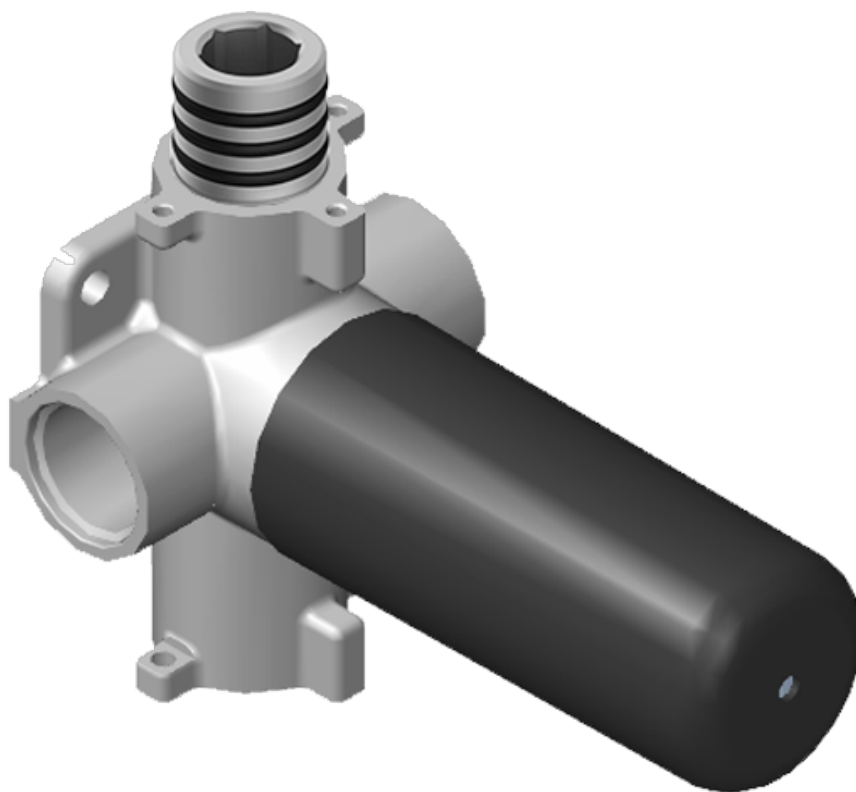

SHOWER
M-Series Full Thermostatic
Shower System with LED
GM3.124SE-LM38E0

GRAFF®

Information

- 3/4" thermostatic valve and trim
- 3/4" 2-way diverter valve and trim (2 pieces)
- G-8201 dual-function, stainless steel showerhead, with rainfall and cascade settings, features 134 no-clog, easy-clean spray nozzles
- Single LED light with 6 color variations
- Flush-mounted swivel body sprays (3 pieces)
- Handshower set with wall bracket and 59" hose
- Optional extension kit
- Flow rates: rainfall ≤ 2.0 max gpm, cascade ≤ 2.0 max gpm, handshower ≤ 1.5 max gpm, body sprays ≤ 1.5 max gpm each
- ADA

www.graff-faucets.com | phone: 800-954-4723

SHOWER
Qubic M-Series Thermostatic
Valve Trim with Handle
G-8043-LM38E-T

GRAFF[®]

Information

- Single metal handle and decorative trim plate
- Use with G-8006 thermostatic rough valve
- ADA

Finishes

Polished
Chrome

G-8043-LM38E

QUBIC Series

SHOWER
Two-Way Diverter Volume Control
Valve WITH Off Function and Pass-
Through
G-8052

GRAFF®

Information

- 11.7 gpm @ 60 psi
- 3/4" universal inlets/outlets with female threads
- Operates one function at a time
- Stacking inlet and pass-through port feature
- Supplied with protective plastic cover
- CALGreen compliant depending on functions

Finishes

Polished
Chrome

G-8052 M-Series
2-Way Diverter Volume Control Valve
WITH Off Function and Pass-Through

Product Features

- 12.1 gpm @ 60 psi
- 3/4" universal inlets/outlets with female threads
- Stacking inlet and pass-through port feature
- Supplied with protective plastic cover
- CalGreen compliant dependent on functions