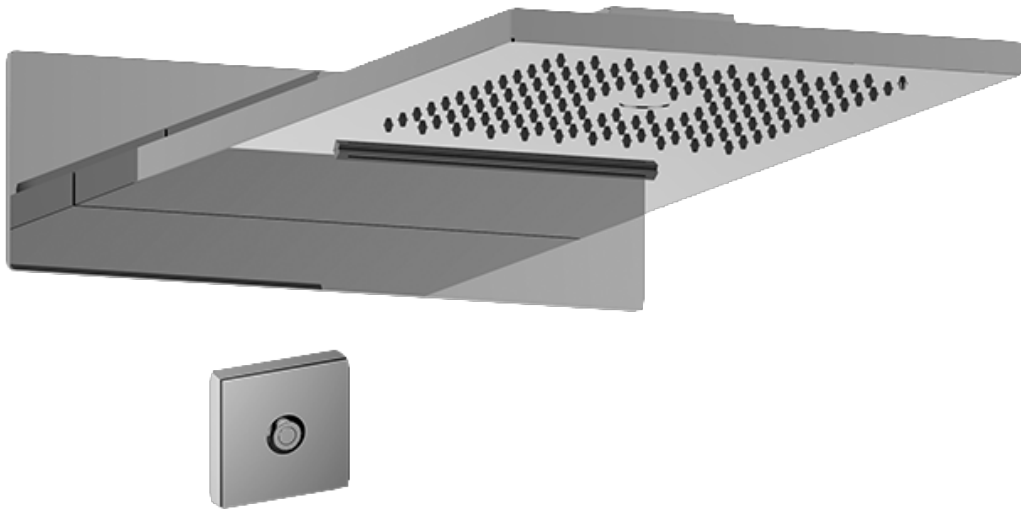

SHOWER
M-Series Full Thermostatic
Shower System with LED
GM3.124SE-LM38E0

GRAFF®

Information

- 3/4" thermostatic valve and trim
- 3/4" 2-way diverter valve and trim (2 pieces)
- G-8201 dual-function, stainless steel showerhead, with rainfall and cascade settings, features 134 no-clog, easy-clean spray nozzles
- Single LED light with 6 color variations
- Flush-mounted swivel body sprays (3 pieces)
- Handshower set with wall bracket and 59" hose
- Optional extension kit
- Flow rates: rainfall ≤ 2.0 max gpm, cascade ≤ 2.0 max gpm, handshower ≤ 1.5 max gpm, body sprays ≤ 1.5 max gpm each
- ADA

www.graff-faucets.com | phone: 800-954-4723

SHOWER
Qubic M-Series 2-Way Diverter
Valve Trim with Handle
G-8071-LM38E1-T

GRAFF[®]

Information

- Single metal handle and decorative trim plate
- Use with G-8052 2-Way Diverter Volume Control Valve WITH Off Function and Pass-Through
- ADA

Finishes

Polished
Chrome

SHOWER
Dual-Function Water Feature with
LED
G-8201

GRAFF®

Information

- Stainless Steel
- Rainfall and Cascade functions
- Functions may be used separately or simultaneously
- Single LED light with 6 color variations
- Rainfall flow rate ≤ 2.0 max gpm
- Cascade flow rate ≤ 2.0 max gpm
- 134 no-clog, easy-clean rubber water nozzles
- Includes wall-mount button for LED control box
- CALGreen

Finishes

Polished
Chrome

G-8201

Aqua-Sense Collection

Dual-Function Water Feature with LED

GRAFF[®]
CUTTING EDGE DESIGN

Product Features

- Stainless steel
- Wall-mounted installation
- Rainfall and cascade functions
- Functions may be used separately or simultaneously
- Single LED light with 6 color variations
- Rainfall flow rate ≤ 1.8 max gpm
- Cascade flow rate ≤ 1.8 max gpm
- 134 no-clog, easy-clean rubber water nozzles
- Includes wall-mount button for LED control box