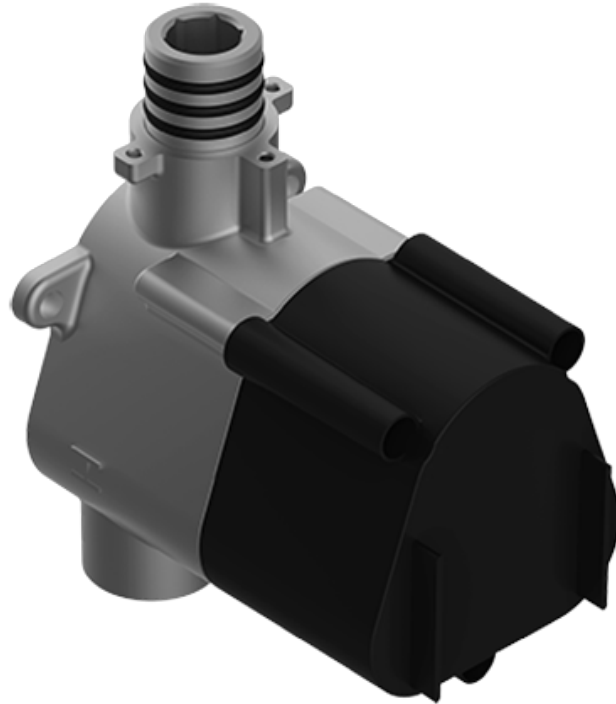

SHOWER
M-Series Thermostatic Shower
System - Tub and Shower with
Handshower
GL3.612WV-LM58E0

GRAFF®

Information

- 3/4" thermostatic valve and trim
- 3/4" stop/volume control and 3-way shared diverter valve
- 8" showerhead with 12" wall-mounted shower arm
- Showerhead features no-clog, easy-clean spray nozzles
- Handshower set with wall-mounted slide bar and 59" hose (PVD finishes use 59" flex hose)
- 6" contemporary tub spout
- Optional extension kit
- Flow rates: showerhead \leq 1.8 max gpm, handshower \leq 1.5 max gpm
- ADA

SHOWER
Sento M-Series Valve Trim with
Three Handles

GRAFF®

Information

- Three metal handles
- Decorative trim plate
- Use with M-Series rough valves
- ADA

Finishes

24K Gold

24K Brushed
Gold

Brushed Brass
PVD

SHOWER
Thermostatic Rough Valve
G-8006

GRAFF®

Information

- 12.9 gpm @ 60 psi
- 3/4" universal inlets
- Built-in service stops
- Stacking outlet feature
- Complete serviceability from front of all units
- Supplied with protective plastic cover
- CalGreen compliant dependent on functions

Finishes

G-8006

M-Series

3/4" Concealed Thermostatic Rough Valve

Product Features

- 12.9 gpm @ 60 psi
- 3/4" universal inlets
- Built-in service stops
- Stacking outlet feature
- Complete serviceability from front of all units
- Supplied with protective plastic cover
- CalGreen compliant dependent on functions