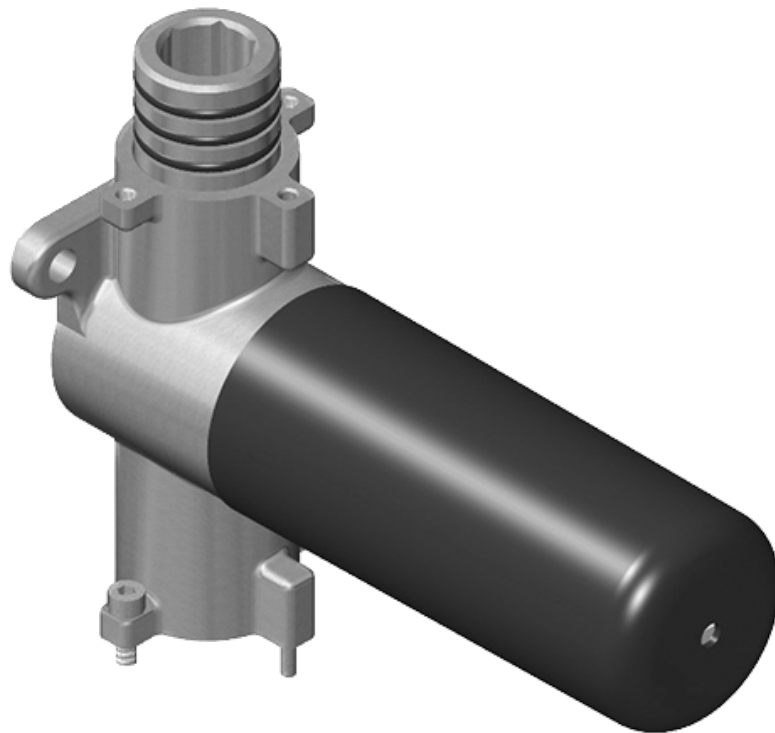

Finishes

G-8006

M-Series

3/4" Concealed Thermostatic Rough Valve

Product Features

- 12.9 gpm @ 60 psi
- 3/4" universal inlets
- Built-in service stops
- Stacking outlet feature
- Complete serviceability from front of all units
- Supplied with protective plastic cover
- CalGreen compliant dependent on functions

www.graff-faucets.com | phone: 800-954-4723

SHOWER
 Three-Way Shared Function
 Diverter Control Valve WITHOUT
 Off Function (No Pass-Through)
G-8053S

Information

- ~11 gpm @ 60 psi
- 3/4" universal inlets/outlets with female threads
- Operates one function separately or two functions together
- Recommended to use with G-8077 Stop/Volume Control Valve
- Stacking inlet feature
- Supplied with protective plastic cover

Finishes

Architectural
White

G-8053S

3-way Diverter Valve - Rough - M-Series

SHOWER
Stop/Volume Control Rough Valve
G-8077

Information

- 18.1 gpm @ 60 psi
- 3/4" universal inlets/outlets with female threads
- Stacking inlet and outlet feature
- Supplied with protective plastic cover
- CalGreen compliant dependent on functions

Finishes

G-8077

M-Series

Stop/Volume Control Rough Valve

GRAFF[®]
CUTTING EDGE DESIGN

Product Features

- 3/4" universal inlets/outlets with female threads
- 18.1 gpm @ 60 psi
- Stacking inlet and outlet feature
- Supplied with protective plastic cover
- CalGreen compliant dependent on functions