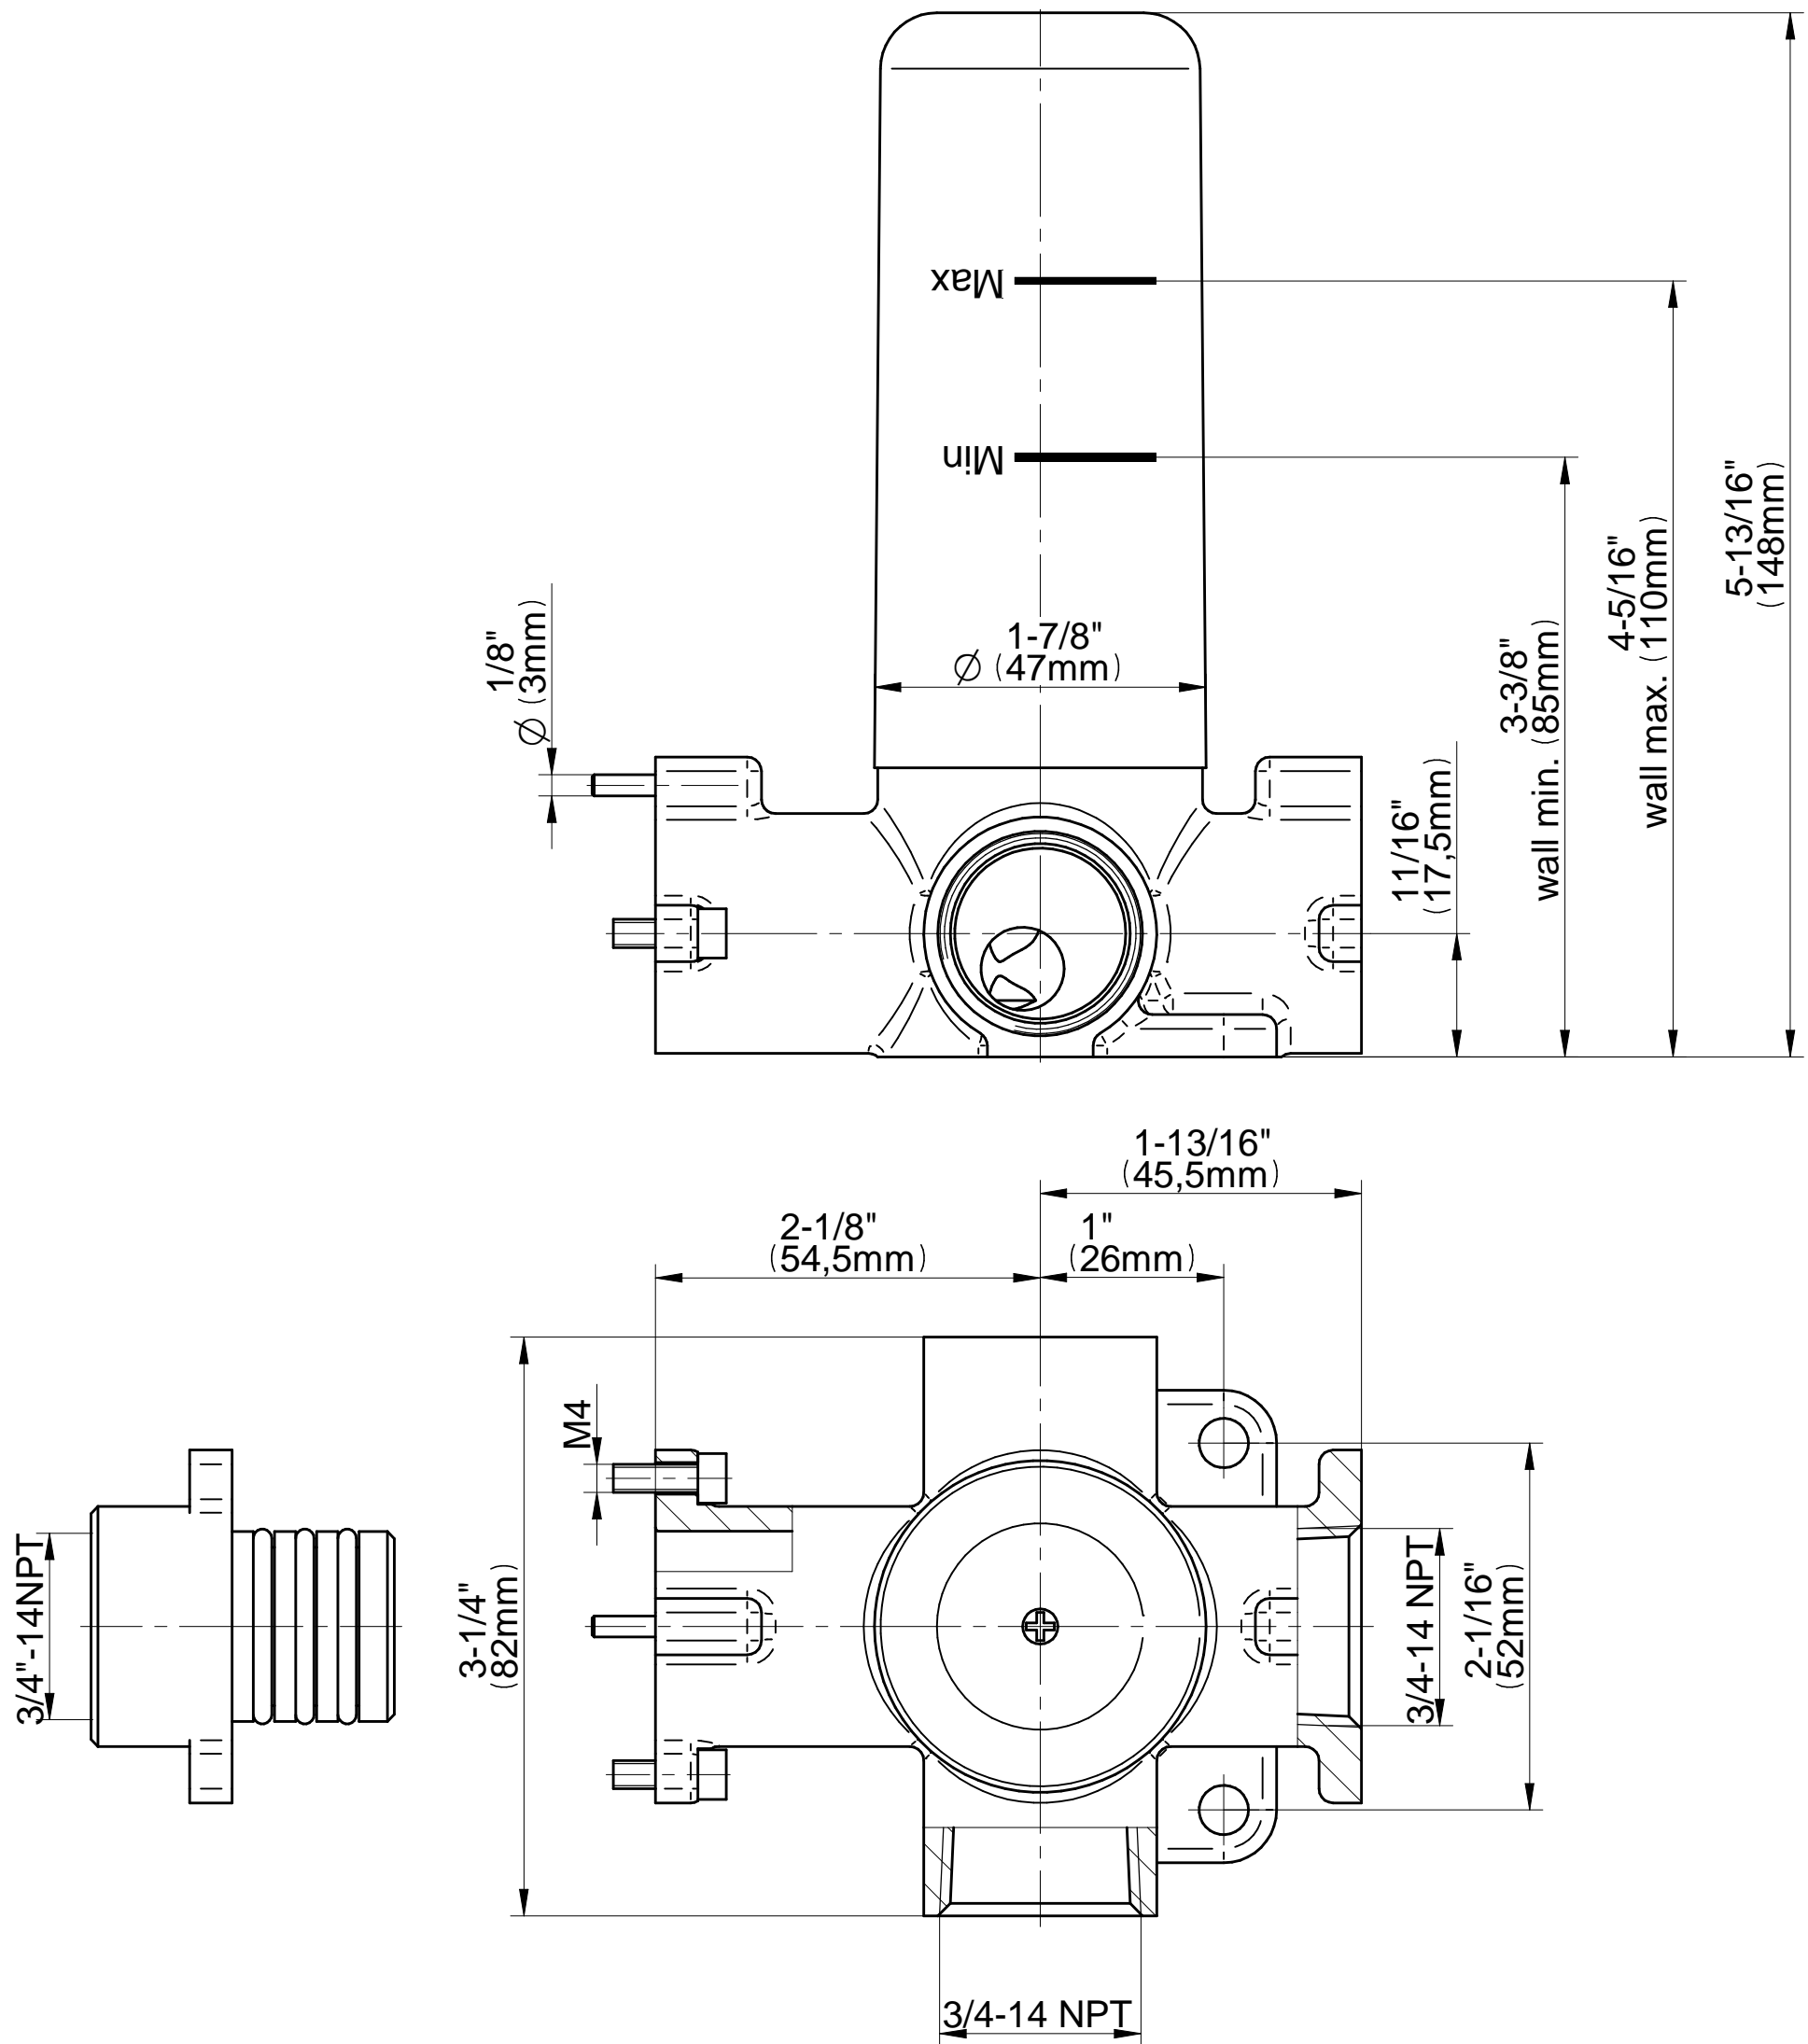

SHOWER
M-Series Thermostatic Shower
System - Tub and Shower with
Handshower
GL3.612WV-LM58E0

GRAFF®

Information

- 3/4" thermostatic valve and trim
- 3/4" stop/volume control and 3-way shared diverter valve
- 8" showerhead with 12" wall-mounted shower arm
- Showerhead features no-clog, easy-clean spray nozzles
- Handshower set with wall-mounted slide bar and 59" hose (PVD finishes use 59" flex hose)
- 6" contemporary tub spout
- Optional extension kit
- Flow rates: showerhead \leq 1.8 max gpm, handshower \leq 1.5 max gpm
- ADA

www.graff-faucets.com | phone: 800-954-4723

SHOWER
 Three-Way Shared Function
 Diverter Control Valve WITHOUT
 Off Function (No Pass-Through)
G-8053S

Information

- ~11 gpm @ 60 psi
- 3/4" universal inlets/outlets with female threads
- Operates one function separately or two functions together
- Recommended to use with G-8077 Stop/Volume Control Valve
- Stacking inlet feature
- Supplied with protective plastic cover

Finishes

Architectural
White

G-8053S

3-way Diverter Valve - Rough - M-Series

SHOWER
Stop/Volume Control Rough Valve
G-8077

Information

- 18.1 gpm @ 60 psi
- 3/4" universal inlets/outlets with female threads
- Stacking inlet and outlet feature
- Supplied with protective plastic cover
- CalGreen compliant dependent on functions