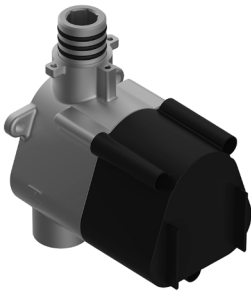

SHOWER
M-Series Thermostatic Shower
System - Tub and Shower with
Handshower
GL3.612WV-LM58E0

GRAFF®

Information

- 3/4" thermostatic valve and trim
- 3/4" stop/volume control and 3-way shared diverter valve
- 8" showerhead with 12" wall-mounted shower arm
- Showerhead features no-clog, easy-clean spray nozzles
- Handshower set with wall-mounted slide bar and 59" hose (PVD finishes use 59" flex hose)
- 6" contemporary tub spout
- Optional extension kit
- Flow rates: showerhead \leq 1.8 max gpm, handshower \leq 1.5 max gpm
- ADA

SHOWER
Thermostatic Rough Valve
G-8006

GRAFF®

Information

- 12.9 gpm @ 60 psi
- 3/4" universal inlets
- Built-in service stops
- Stacking outlet feature
- Complete serviceability from front of all units
- Supplied with protective plastic cover
- CalGreen compliant dependent on functions

Finishes

G-8006

M-Series

3/4" Concealed Thermostatic Rough Valve

Product Features

- 12.9 gpm @ 60 psi
- 3/4" universal inlets
- Built-in service stops
- Stacking outlet feature
- Complete serviceability from front of all units
- Supplied with protective plastic cover
- CalGreen compliant dependent on functions

www.graff-faucets.com | phone: 800-954-4723

SHOWER
 Three-Way Shared Function
 Diverter Control Valve WITHOUT
 Off Function (No Pass-Through)
G-8053S

Information

- ~11 gpm @ 60 psi
- 3/4" universal inlets/outlets with female threads
- Operates one function separately or two functions together
- Recommended to use with G-8077 Stop/Volume Control Valve
- Stacking inlet feature
- Supplied with protective plastic cover