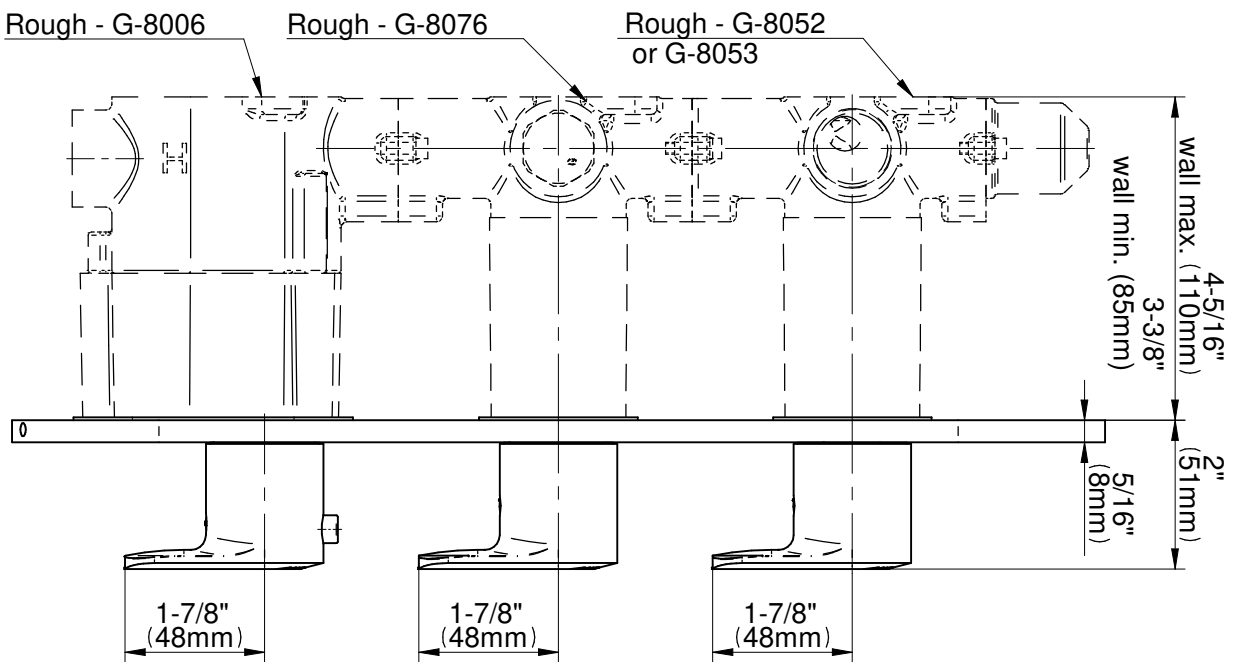

G-8056-LM58E0-T

Sento Series