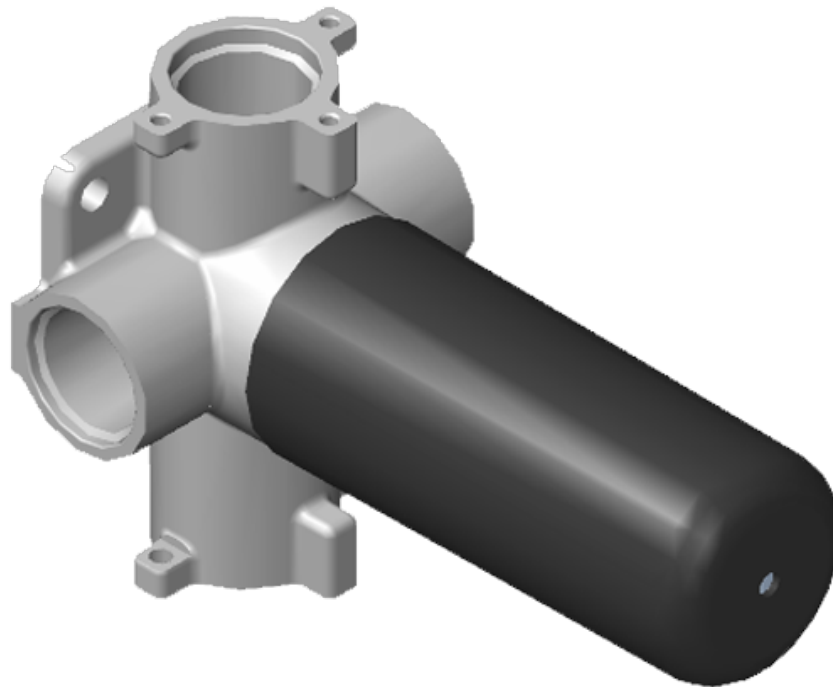

SHOWER
M-Series Thermostatic Shower
System - Tub and Shower with
Handshower
GL3.612WV-LM58E0

GRAFF®

Information

- 3/4" thermostatic valve and trim
- 3/4" stop/volume control and 3-way shared diverter valve
- 8" showerhead with 12" wall-mounted shower arm
- Showerhead features no-clog, easy-clean spray nozzles
- Handshower set with wall-mounted slide bar and 59" hose (PVD finishes use 59" flex hose)
- 6" contemporary tub spout
- Optional extension kit
- Flow rates: showerhead \leq 1.8 max gpm, handshower \leq 1.5 max gpm
- ADA

Finishes

G-8006

M-Series

3/4" Concealed Thermostatic Rough Valve

Product Features

- 12.9 gpm @ 60 psi
- 3/4" universal inlets
- Built-in service stops
- Stacking outlet feature
- Complete serviceability from front of all units
- Supplied with protective plastic cover
- CalGreen compliant dependent on functions

www.graff-faucets.com | phone: 800-954-4723

SHOWER
 Three-Way Shared Function
 Diverter Control Valve WITHOUT
 Off Function (No Pass-Through)
G-8053S

Information

- ~11 gpm @ 60 psi
- 3/4" universal inlets/outlets with female threads
- Operates one function separately or two functions together
- Recommended to use with G-8077 Stop/Volume Control Valve
- Stacking inlet feature
- Supplied with protective plastic cover

Finishes

Architectural
White

G-8053S

3-way Diverter Valve - Rough - M-Series

SHOWER
Stop/Volume Control Rough Valve
G-8077

Information

- 18.1 gpm @ 60 psi
- 3/4" universal inlets/outlets with female threads
- Stacking inlet and outlet feature
- Supplied with protective plastic cover
- CalGreen compliant dependent on functions