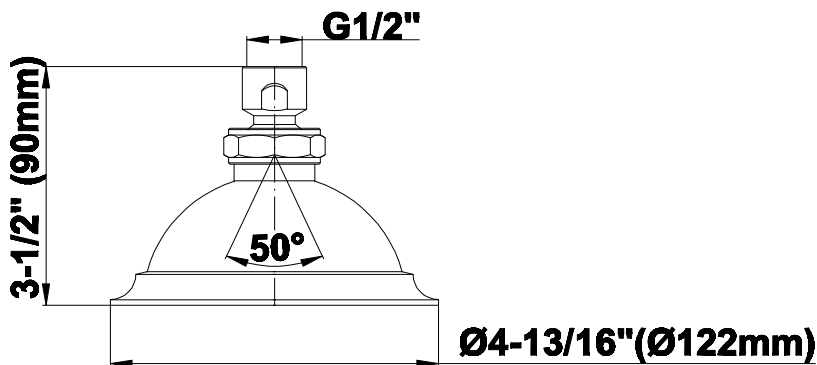

BATHROOM
Elegant Showerhead with Shower
Arm
G-8390

GRAFF[®]

Information

- 5" showerhead with 40 spray openings
- Metal ball-joint allows for easy showerhead angle adjustment
- Includes arm and flange
- Showerhead flow rate ≤ 1.8 max gpm
- CALGreen

G-8390

Information

- Original, unique shape
- 40 spray openings
- Metal ball-joint allows for showerhead angle adjustment
- Showerhead flow rate ≤ 1.8 max gpm
- CALGreen

Finishes

24K Gold

24K Brushed
Gold

Olive Bronze

Polished
Chrome

Polished
Nickel

Steelnox®
(Satin Nickel)

Vintage
Brushed Brass

G-8440

5" Elegant Showerhead

Product Features

- Original, unique shape, 40 spray openings
- Metal ball-joint allows for showerhead angle adjustment
- Showerhead flow rate ≤ 1.8 max gpm

* Special order finish- call for availability

BATHROOM
Traditional 5" Shower Arm
G-8520

GRAFF®

Information

- Includes arm and flange
- 1/2" NPT male thread inlet
- For use with all showerheads (especially G-8420, G-8440 and G-8450)