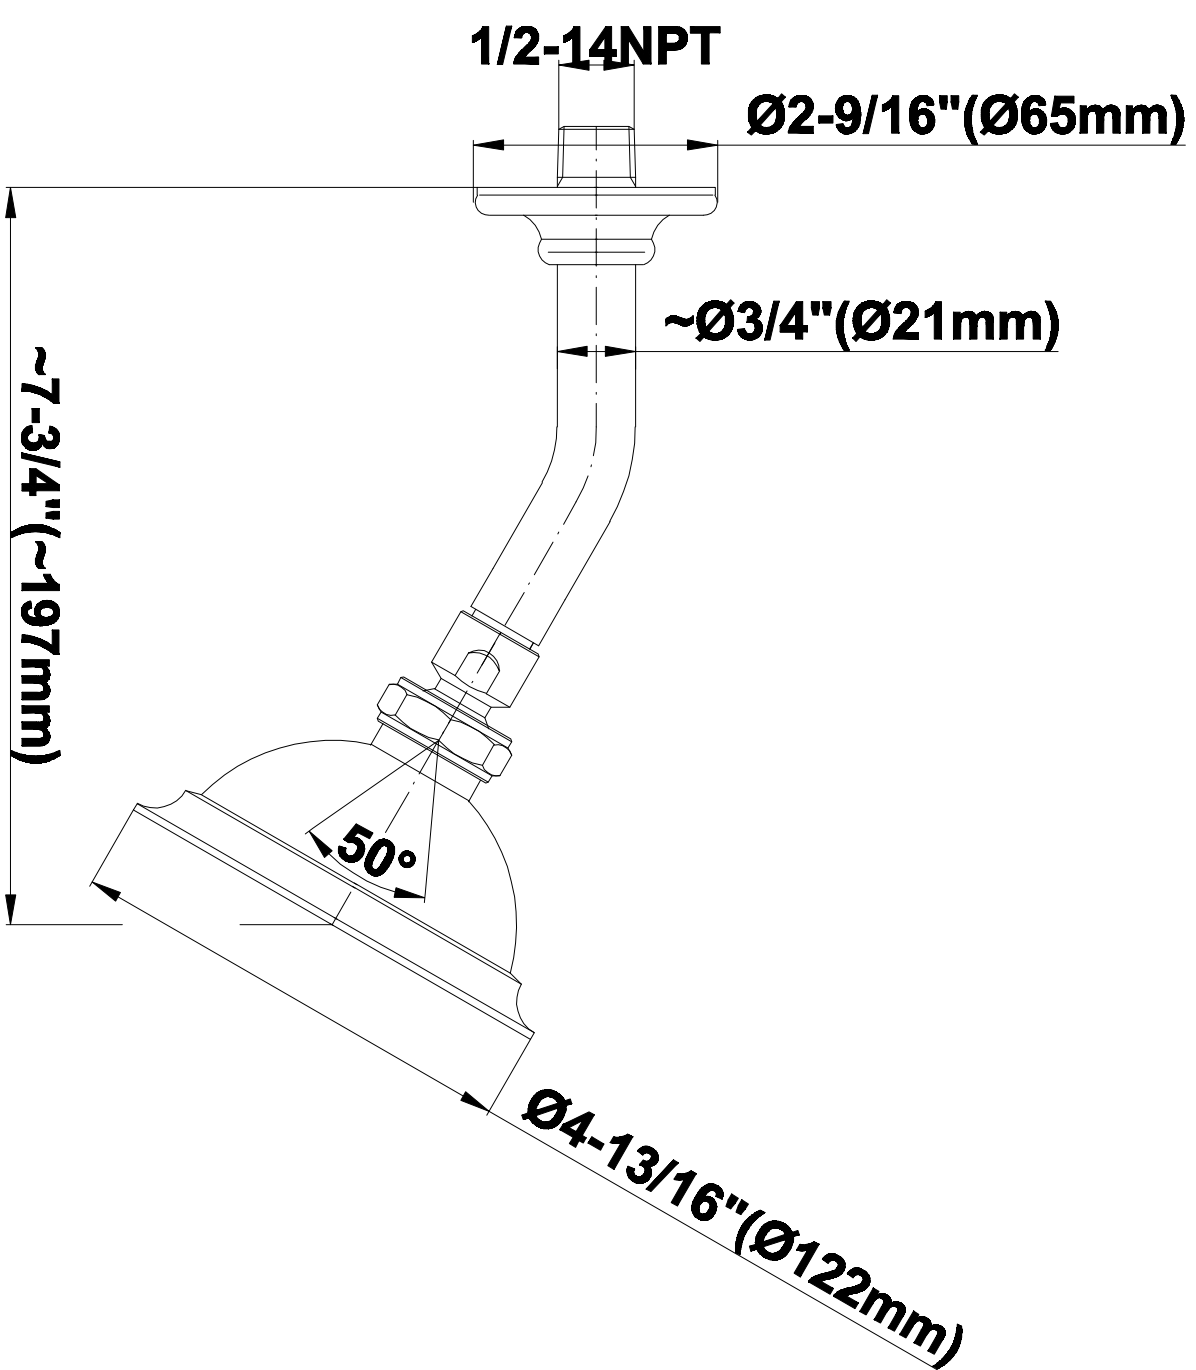

BATHROOM
Elegant Showerhead with Shower
Arm
G-8390

GRAFF[®]

Information

- 5" showerhead with 40 spray openings
- Metal ball-joint allows for easy showerhead angle adjustment
- Includes arm and flange
- Showerhead flow rate ≤ 1.8 max gpm
- CALGreen

G-8390

Information

- Original, unique shape
- 40 spray openings
- Metal ball-joint allows for showerhead angle adjustment
- Showerhead flow rate ≤ 1.8 max gpm
- CALGreen

Finishes

24K Gold

24K Brushed
Gold

Olive Bronze

Polished
Chrome

Polished
Nickel

Steelnox®
(Satin Nickel)

Vintage
Brushed Brass

G-8440

5" Elegant Showerhead

Product Features

- Original, unique shape, 40 spray openings
- Metal ball-joint allows for showerhead angle adjustment
- Showerhead flow rate ≤ 1.8 max gpm

* Special order finish- call for availability

BATHROOM
Traditional 5" Shower Arm
G-8520

GRAFF®

Information

- Includes arm and flange
- 1/2" NPT male thread inlet
- For use with all showerheads (especially G-8420, G-8440 and G-8450)