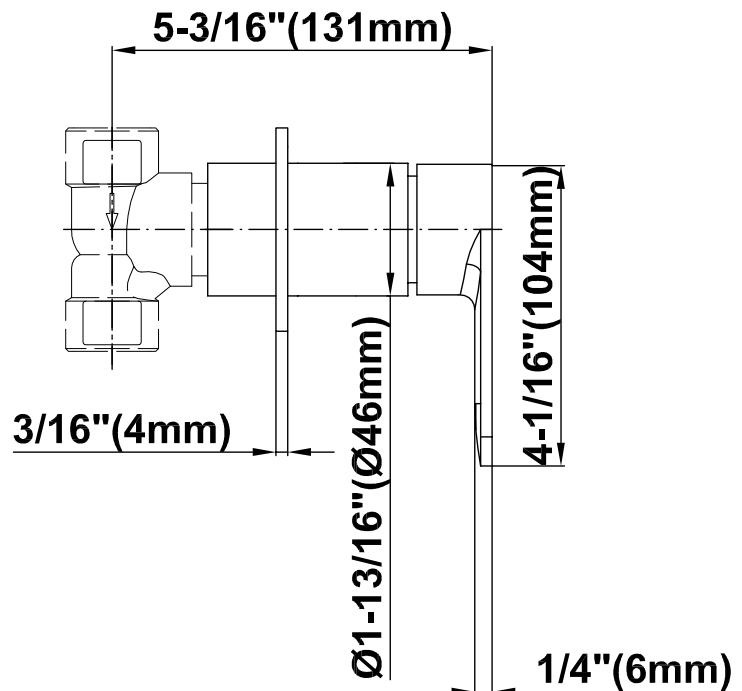

The measurements shown are for reference only. Products and specifications shown are subject to change without notice. Revised 07/2012.

www.graff-faucets.com | phone: 800-959-4723