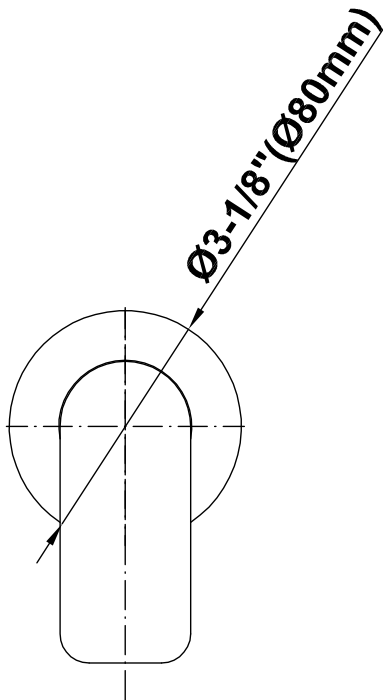

The measurements shown are for reference only. Products and specifications shown are subject to change without notice. Revised 07/2012.

www.graff-faucets.com | phone: 800-959-4723