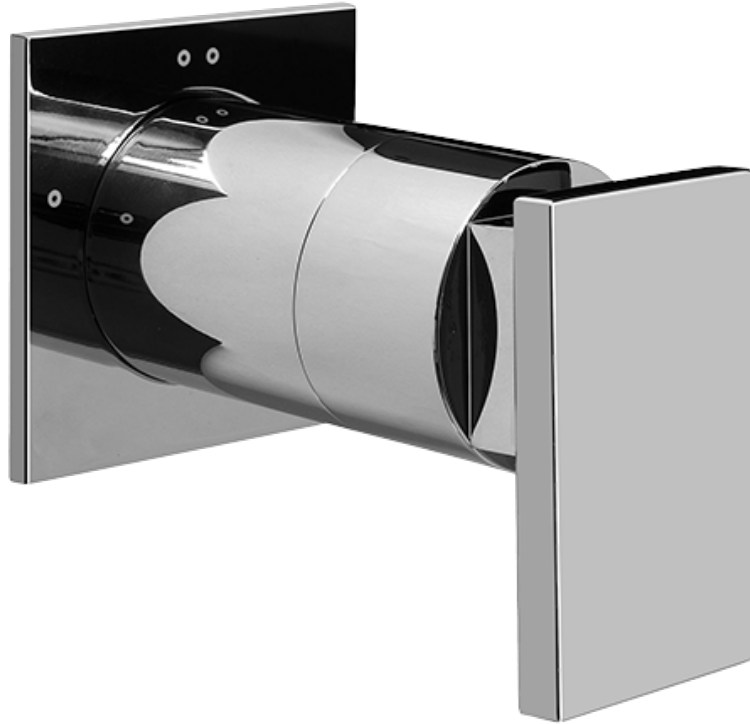

SHOWER  
Solar/Structure Transfer Valve  
Trim Plates and Handle  
**G-8067-LM31S-T**

---

**GRAFF®**

### Information

- Single metal lever handle
- Decorative trim plate WITHOUT off function
- Use with G-8051 (4-port thermostatic diverter valve) or G-7058 (4-port PBV diverter valve)
- To complete package, you must order rough diverter valve

### Finishes

Polished  
Chrome

Steelnox®  
(Satin Nickel)